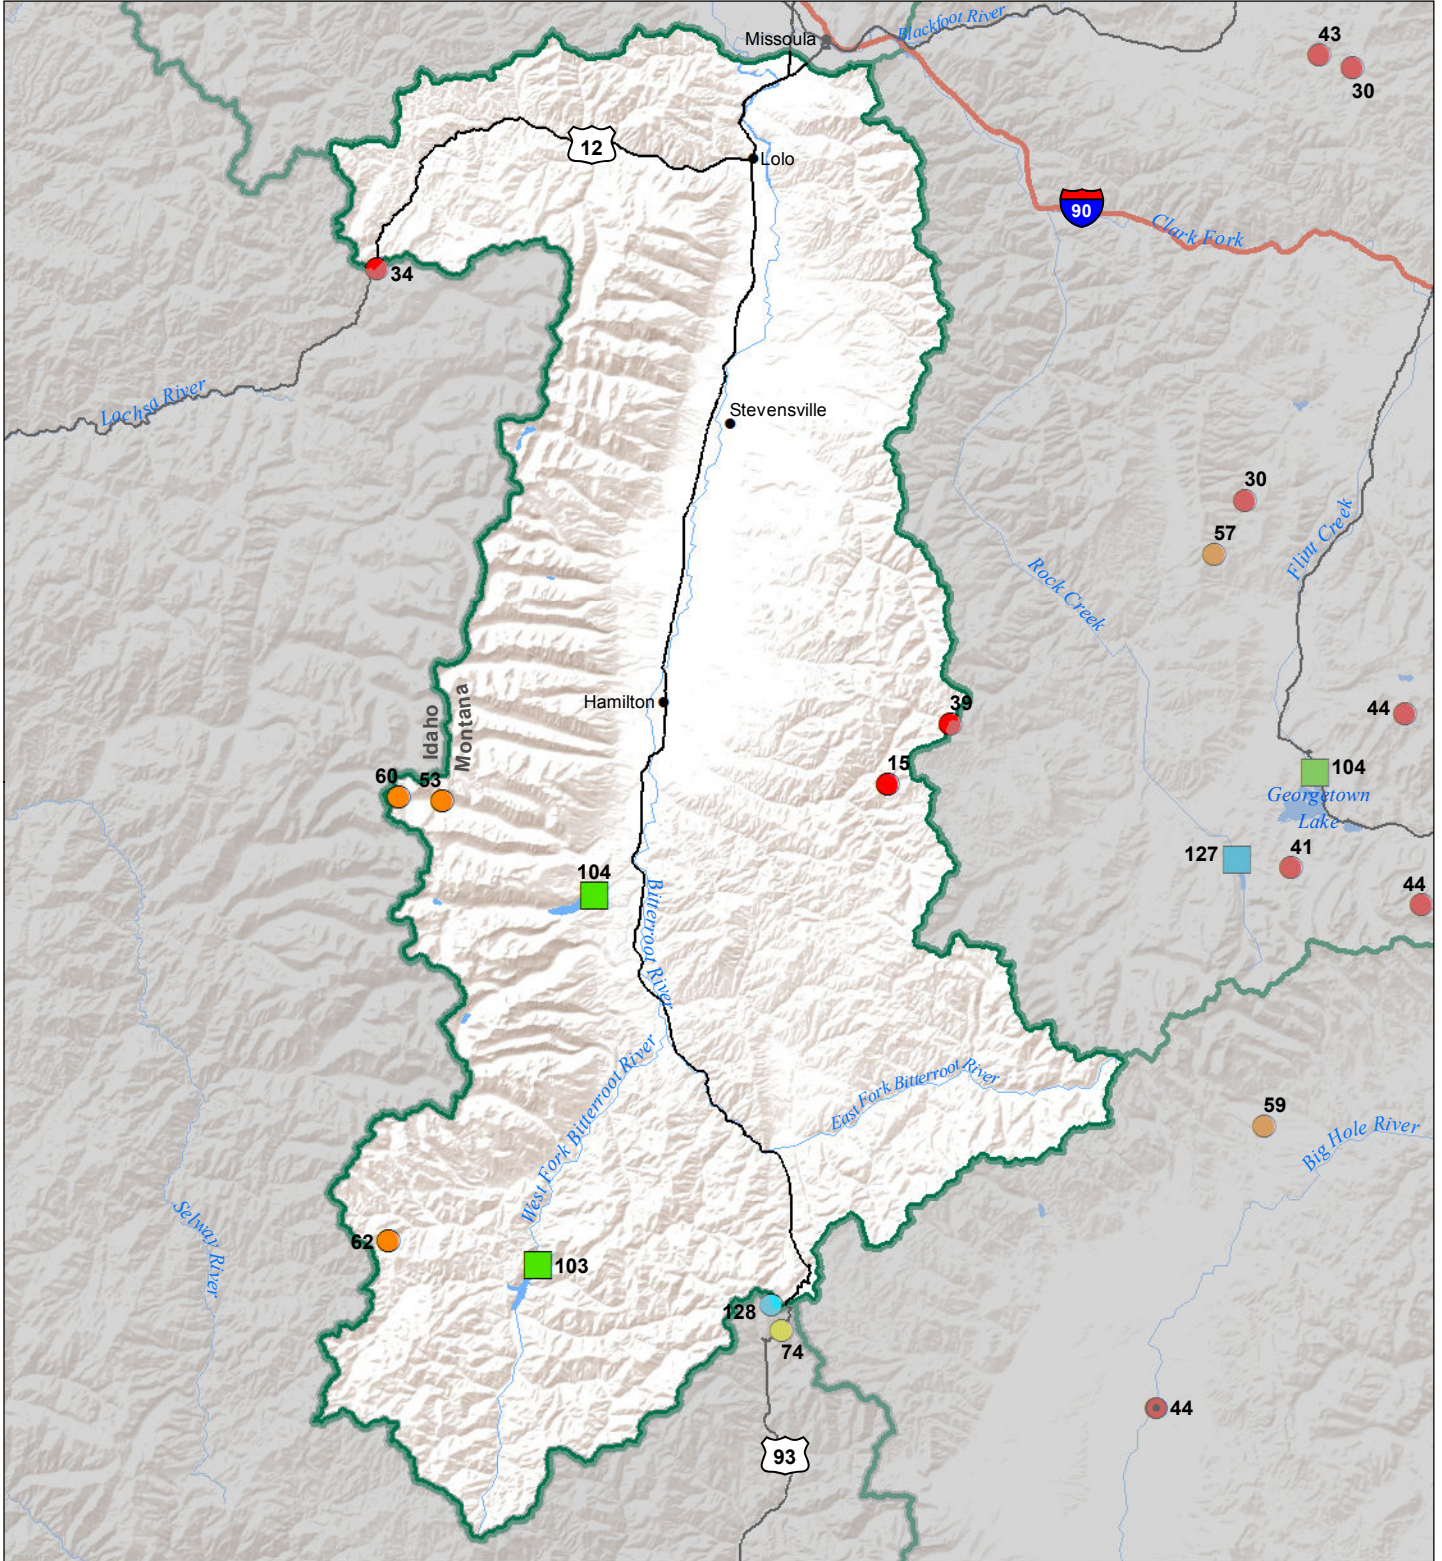

# Bitterroot River Basin Monthly Precipitation and Reservoir Levels Percentage of Normal July 1, 2019 (June 1, 2019 - July 1, 2019)

### Precipitation Percent of Normal

#### SNOTEL

- > 150%
- 131 - 150%
- 111 - 130%
- 91 - 110%
- 71 - 90%
- 51 - 70%
- 1 - 50%