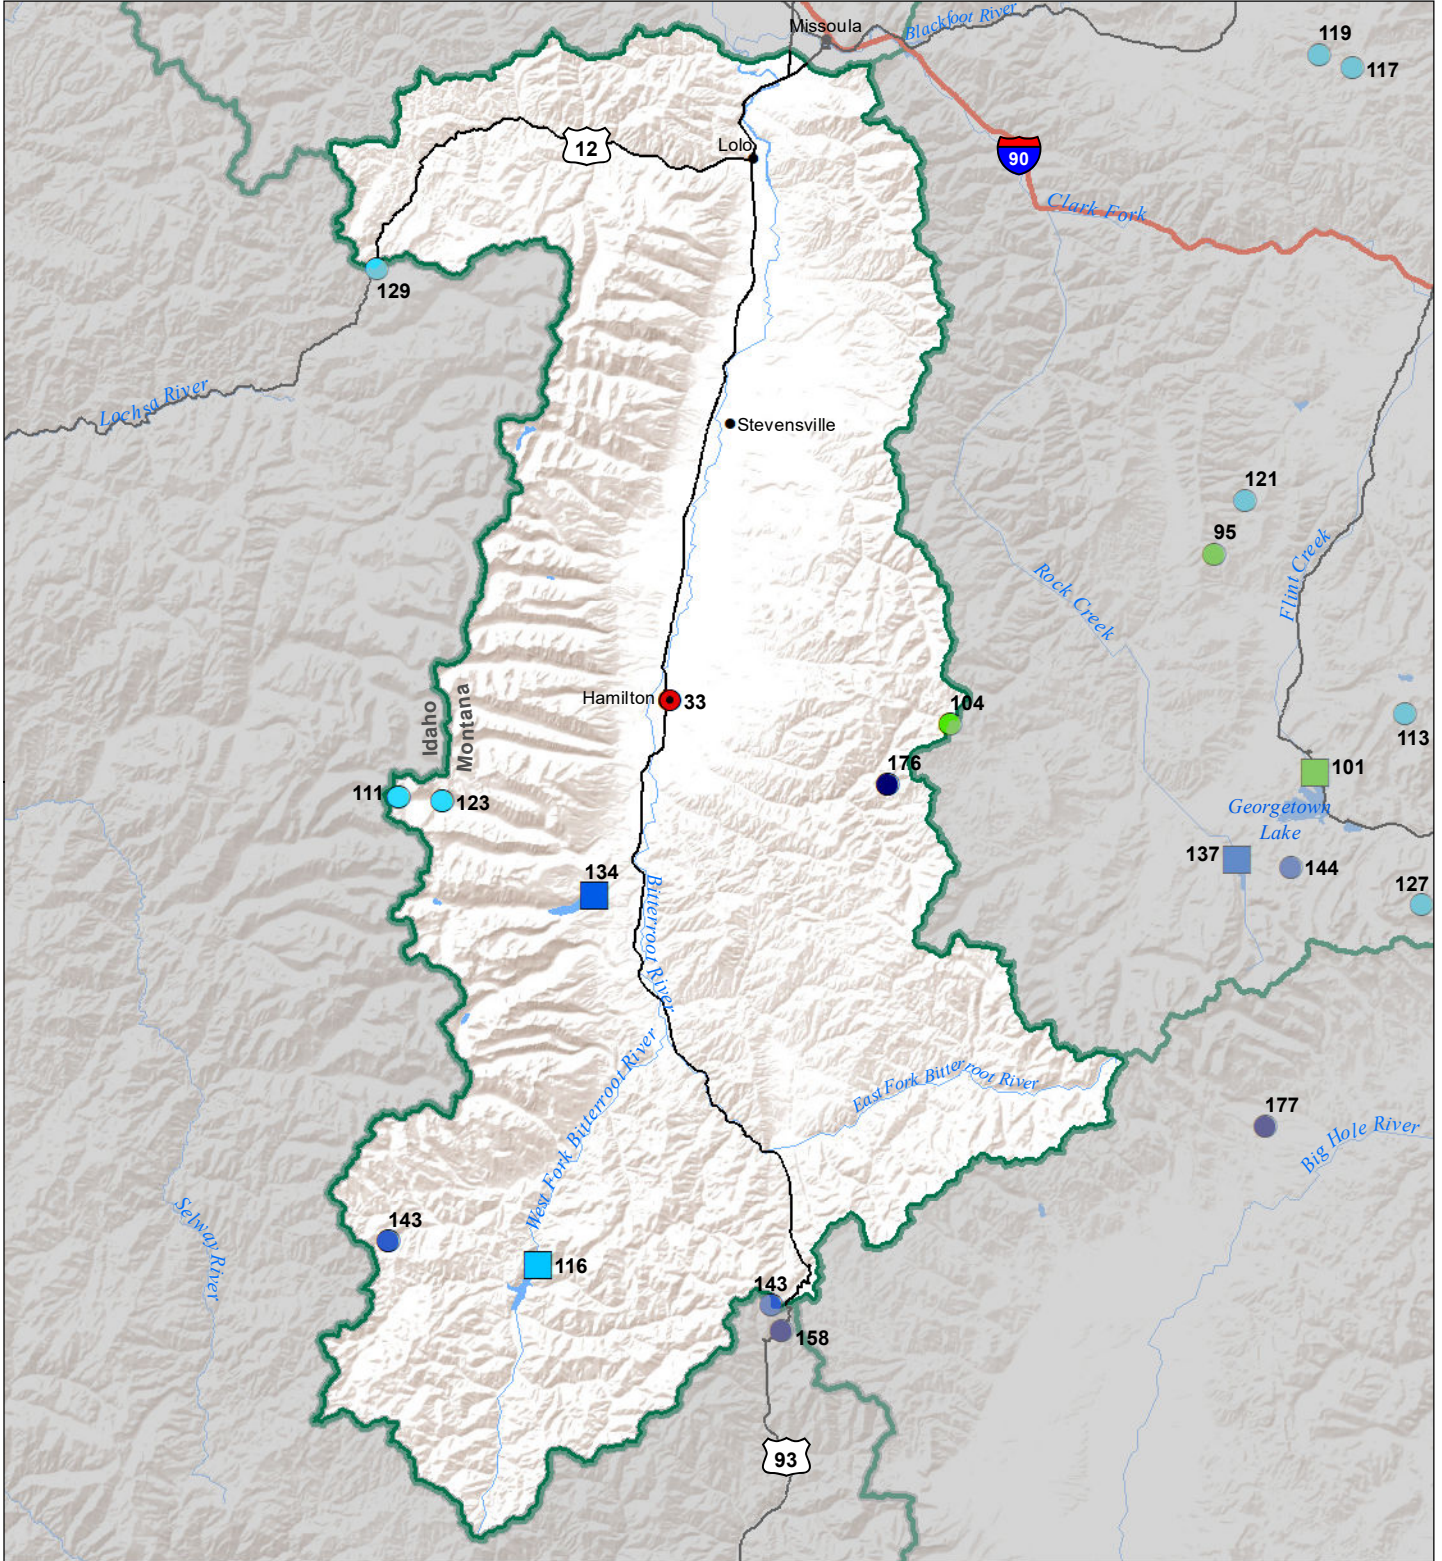

Bitterroot River Basin

Monthly Precipitation and Reservoir Levels

Percentage of Normal

November 1, 2019 (October 1, 2019 - November 1, 2019)

Precipitation Percent of Normal

SNOTEL		COOP/ACIS	
● > 150%	● 71 - 90%	● > 150%	● 71 - 90%
● 131 - 150%	● 51 - 70%	● 131 - 150%	● 51 - 70%
● 111 - 130%	● 1 - 50%	● 111 - 130%	● 1 - 50%
● 91 - 110%		● 91 - 110%	

Reservoirs Percent of Normal

■ > 150%
■ 131 - 150%
■ 111 - 130%
■ 91 - 110%
■ 71 - 90%
■ 51 - 70%
■ 1 - 50%