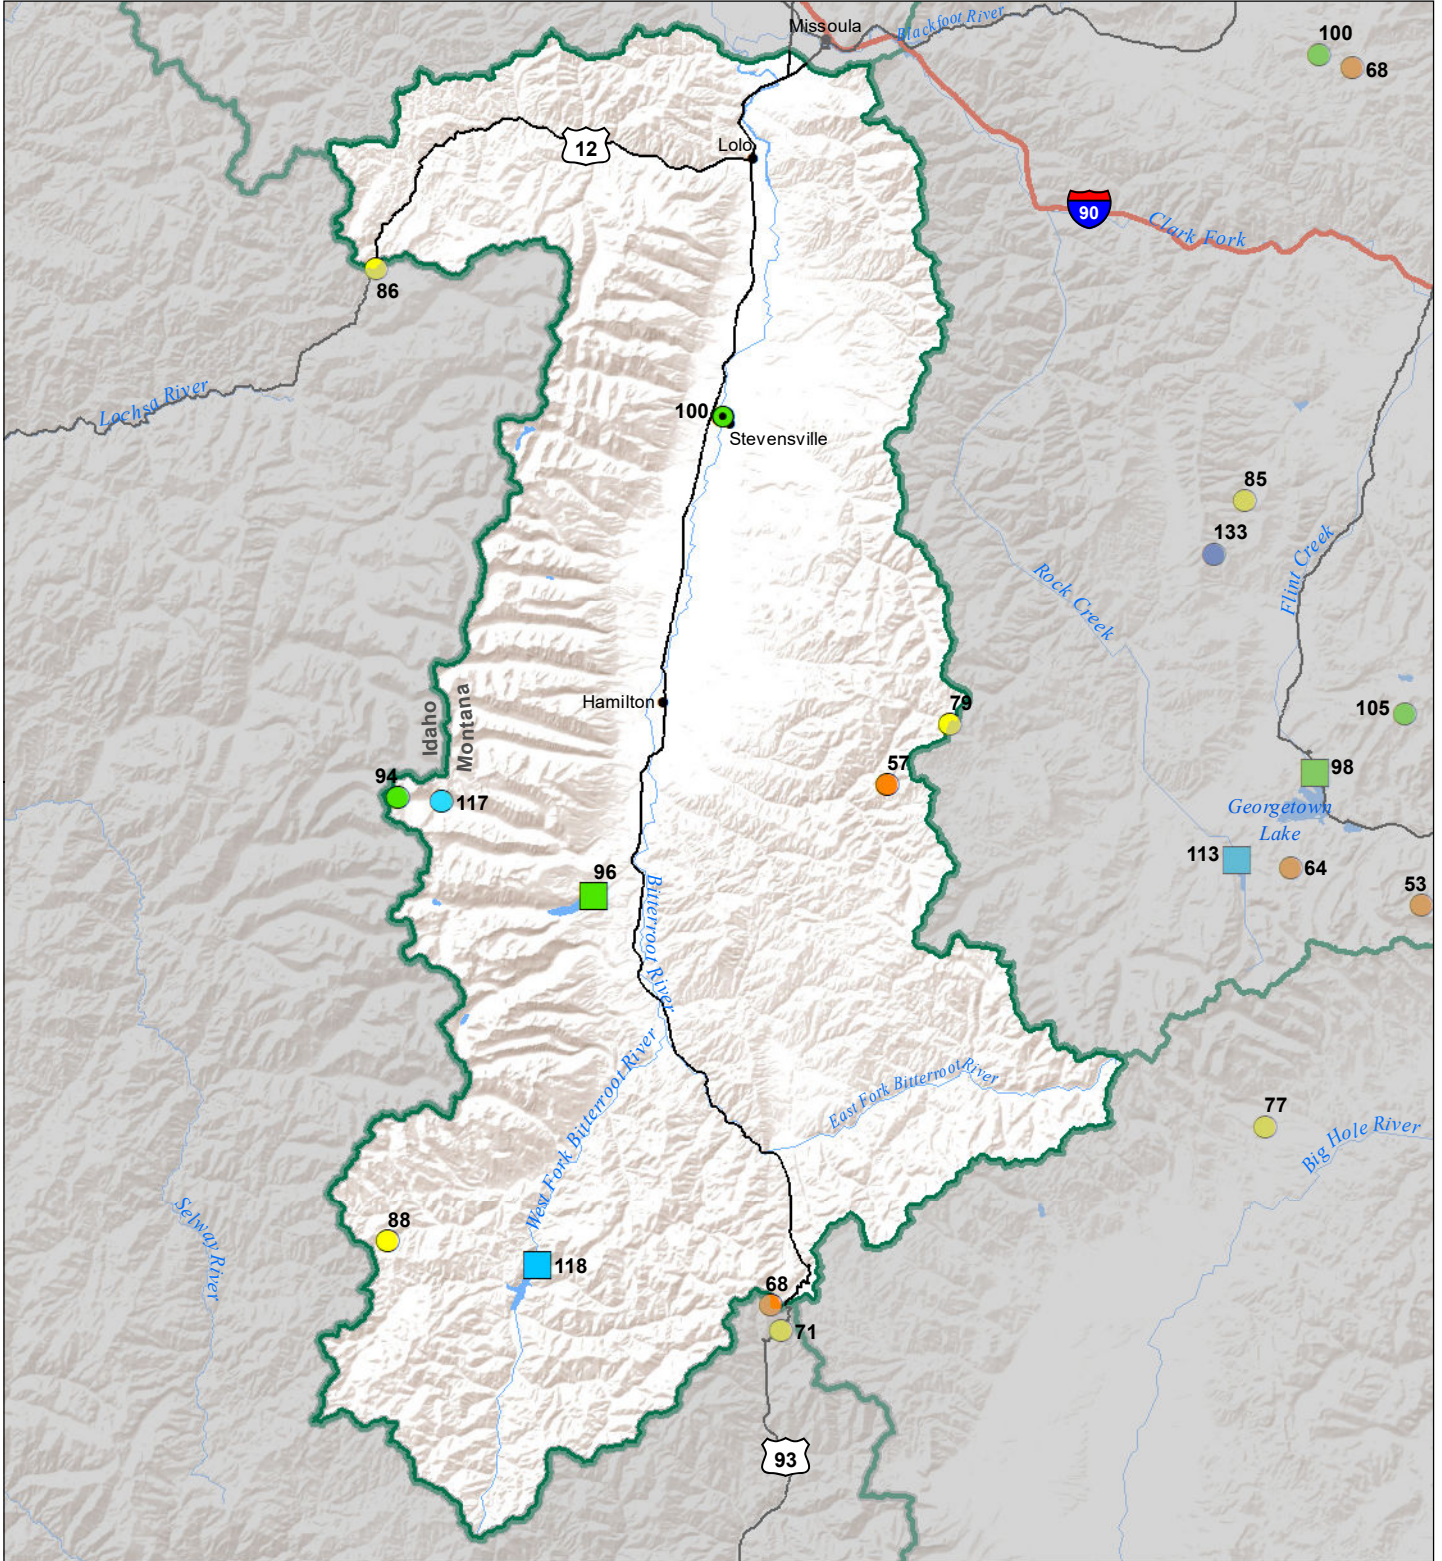

Bitterroot River Basin Monthly Precipitation and Reservoir Levels Percentage of Normal May 1, 2020 (April 1, 2020 - May 1, 2020)

Precipitation Percent of Normal

SNOTEL		COOP/ACIS	
● > 150%	● 71 - 90%	● > 150%	● 71 - 90%
● 131 - 150%	● 51 - 70%	● 131 - 150%	● 51 - 70%
● 111 - 130%	● 1 - 50%	● 111 - 130%	● 1 - 50%
● 91 - 110%		● 91 - 110%	

Reservoirs Percent of Normal

■ > 150%
■ 131 - 150%
■ 111 - 130%
■ 91 - 110%
■ 71 - 90%
■ 51 - 70%
■ 1 - 50%