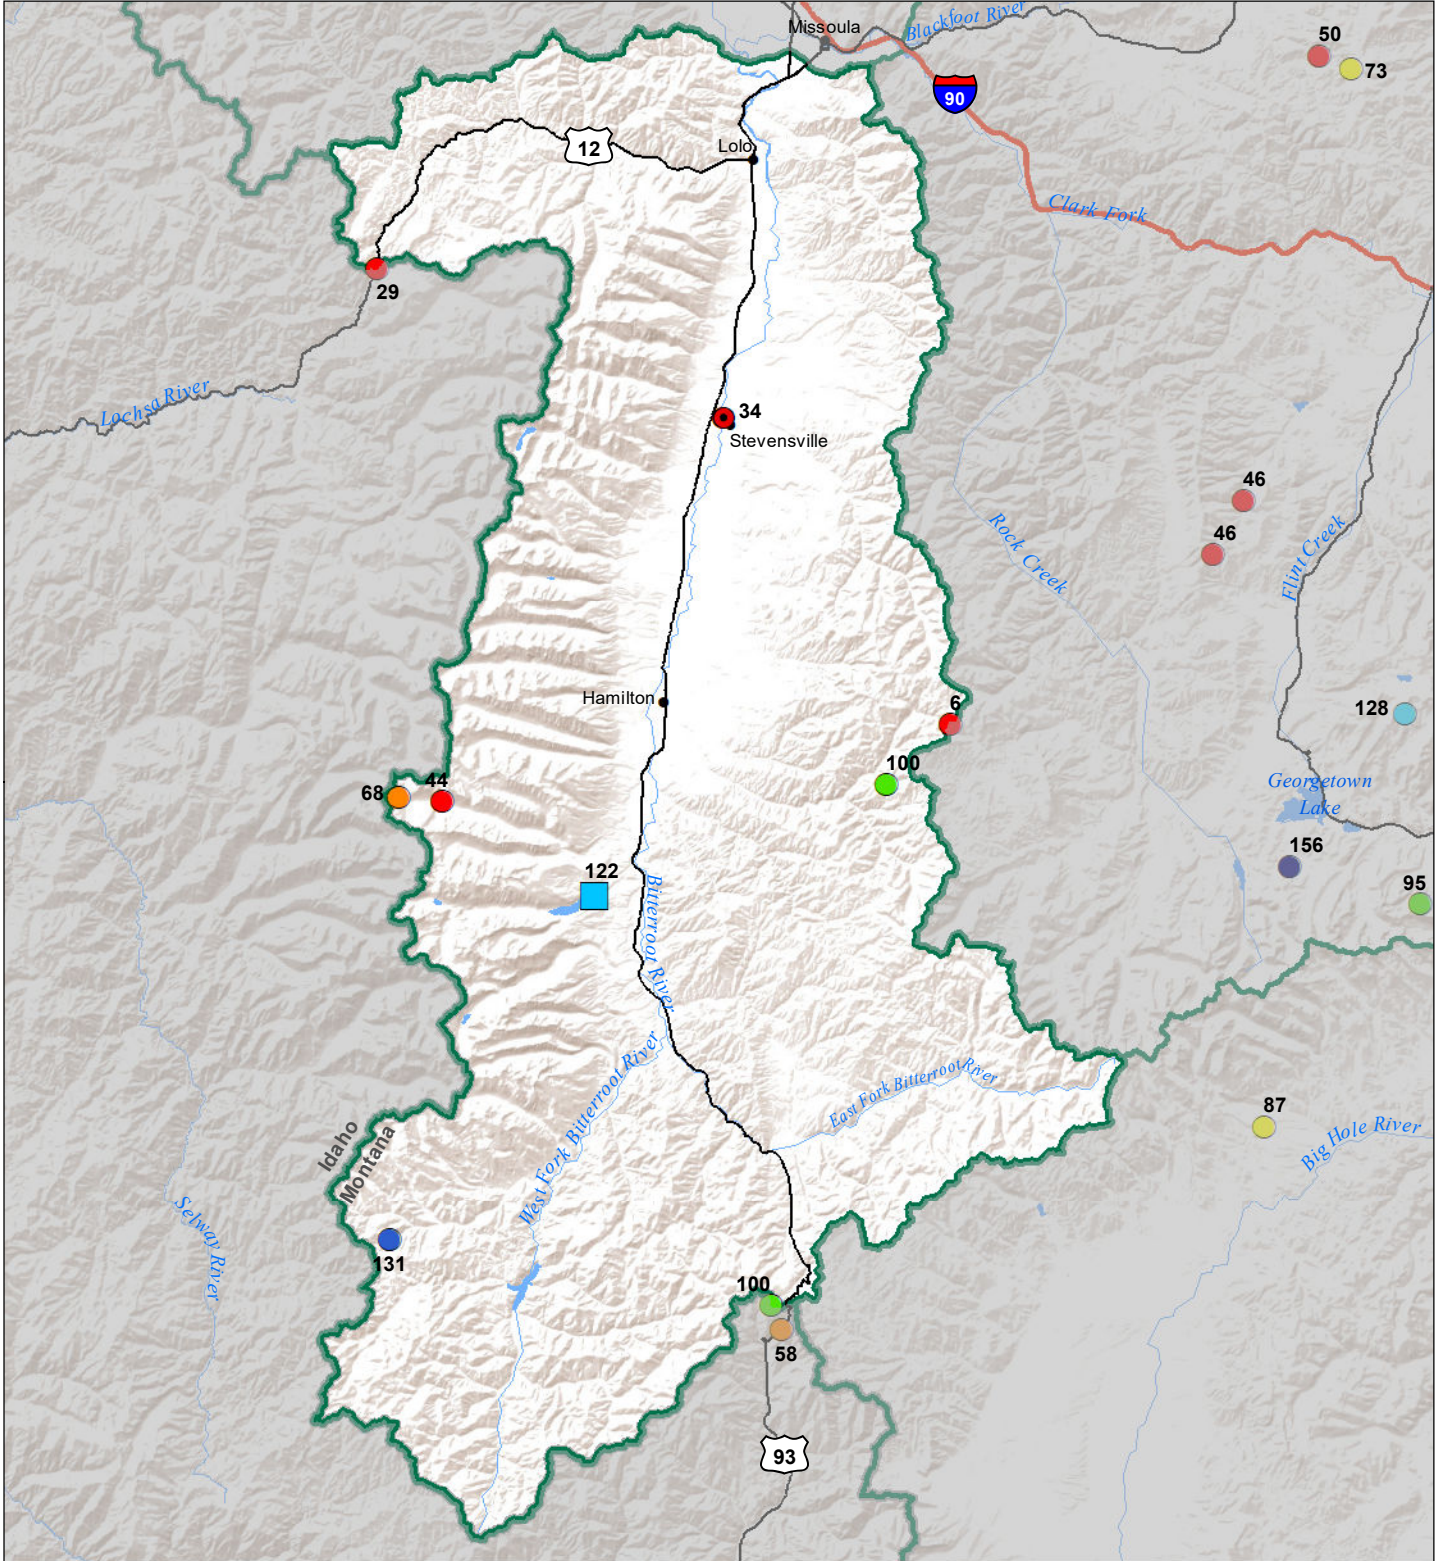

Bitterroot River Basin

Monthly Precipitation and Reservoir Levels

Percentage of Normal

August 1, 2020 (July 1, 2020 - August 1, 2020)

Precipitation Percent of Normal

SNOTEL

- > 150%
- 131 - 150%
- 111 - 130%
- 91 - 110%

COOP/ACIS

- > 150%
- 131 - 150%
- 111 - 130%
- 91 - 110%

- 71 - 90%
- 51 - 70%
- 1 - 50%

- 71 - 90%
- 51 - 70%
- 1 - 50%

Reservoirs Percent of Normal

- > 150%
- 131 - 150%
- 111 - 130%
- 91 - 110%
- 71 - 90%
- 51 - 70%
- 1 - 50%