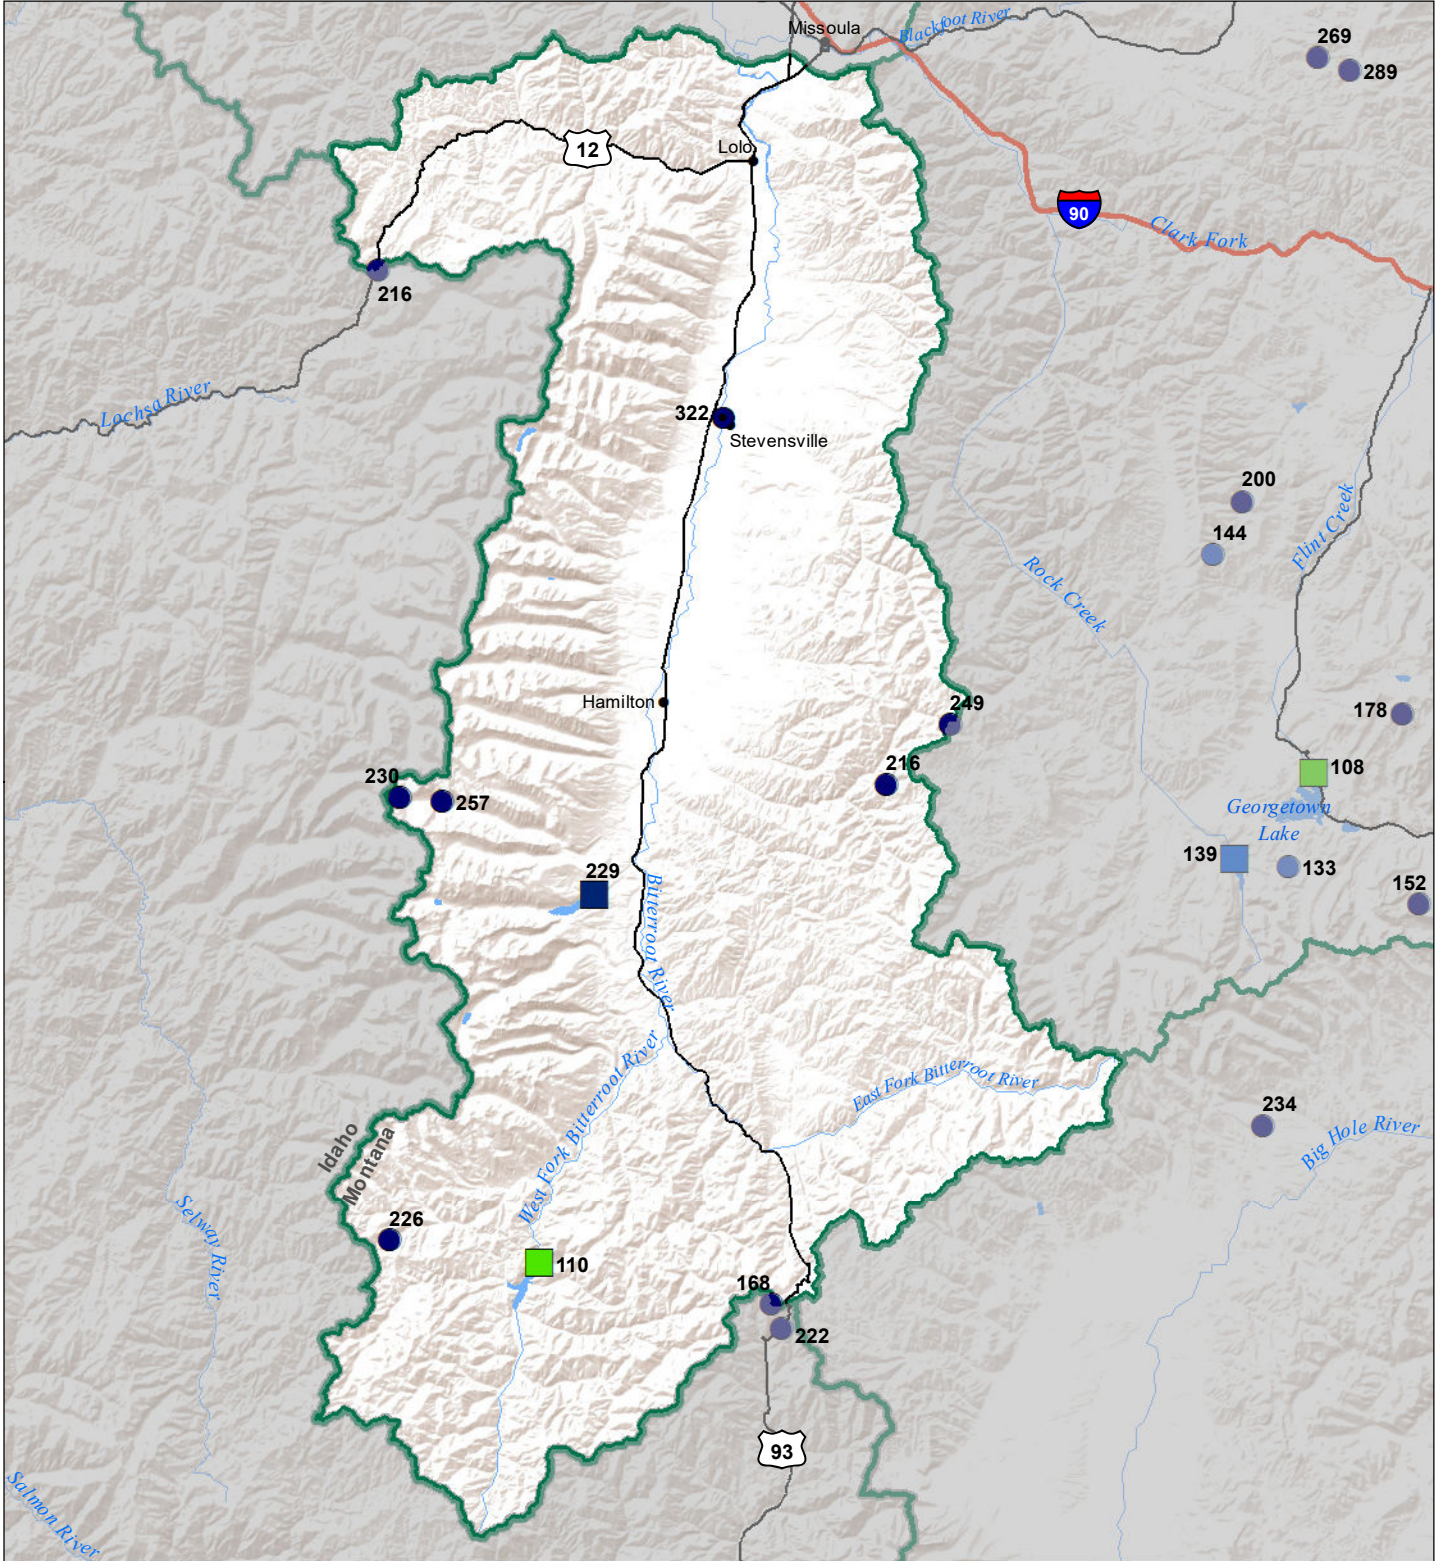

Bitterroot River Basin

Monthly Precipitation and Reservoir Levels

Percentage of Normal

November 1, 2020 (October 1, 2020 - November 1, 2020)

Precipitation Percent of Normal

SNOTEL

- > 150%
- 131 - 150%
- 111 - 130%
- 91 - 110%
- 71 - 90%
- 51 - 70%
- 1 - 50%

COOP/ACIS

- > 150%
- 131 - 150%
- 111 - 130%
- 91 - 110%
- 71 - 90%
- 51 - 70%
- 1 - 50%

Reservoirs Percent of Normal

- > 150%
- 131 - 150%
- 111 - 130%
- 91 - 110%
- 71 - 90%
- 51 - 70%
- 1 - 50%