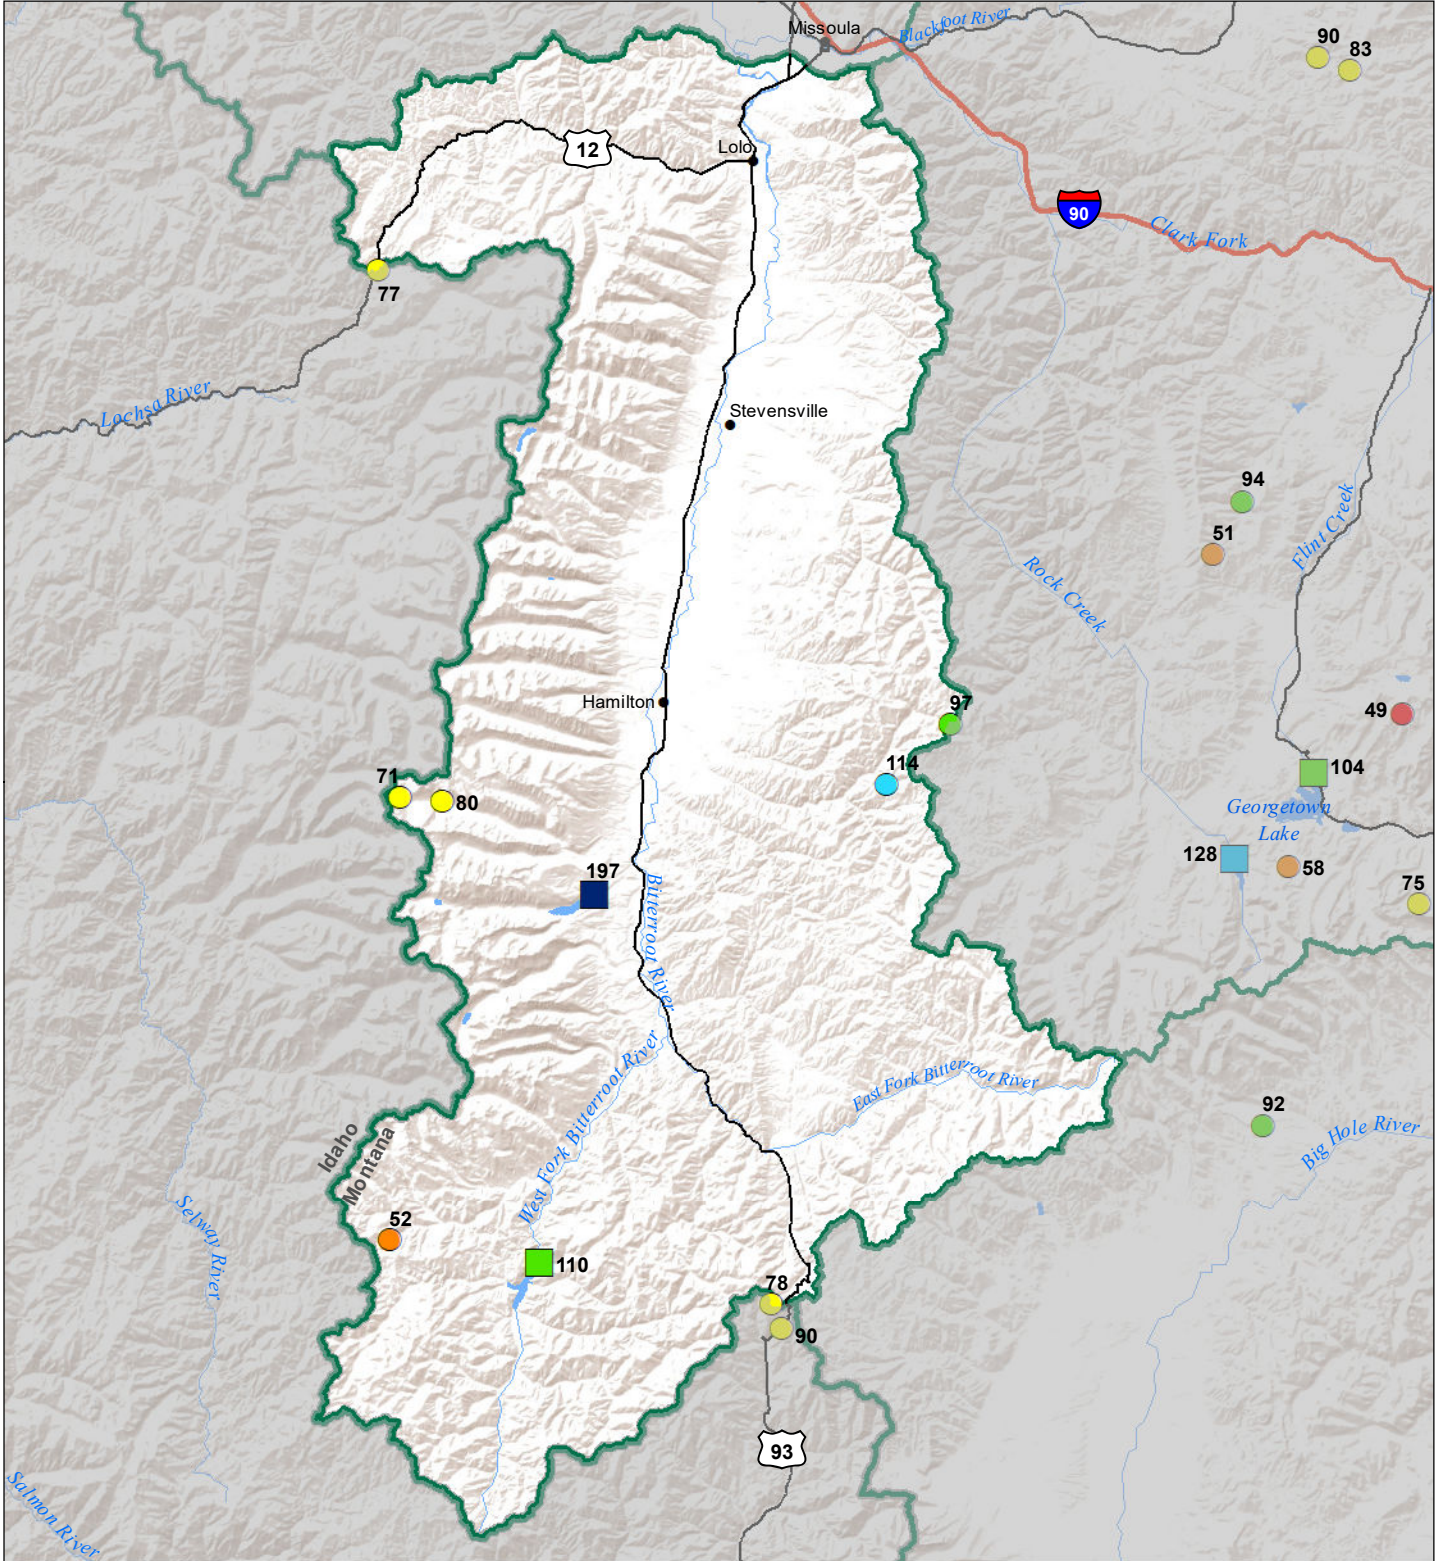

Bitterroot River Basin Monthly Precipitation and Reservoir Levels Percentage of Normal December 1, 2020 (November 1, 2020 - December 1, 2020)

Precipitation Percent of Normal

SNOTEL

- > 150%
- 131 - 150%
- 111 - 130%
- 91 - 110%
- 71 - 90%
- 51 - 70%
- 1 - 50%

COOP/ACIS

- > 150%
- 131 - 150%
- 111 - 130%
- 91 - 110%
- 71 - 90%
- 51 - 70%
- 1 - 50%

Reservoirs Percent of Normal

- > 150%
- 131 - 150%
- 111 - 130%
- 91 - 110%
- 71 - 90%
- 51 - 70%
- 1 - 50%