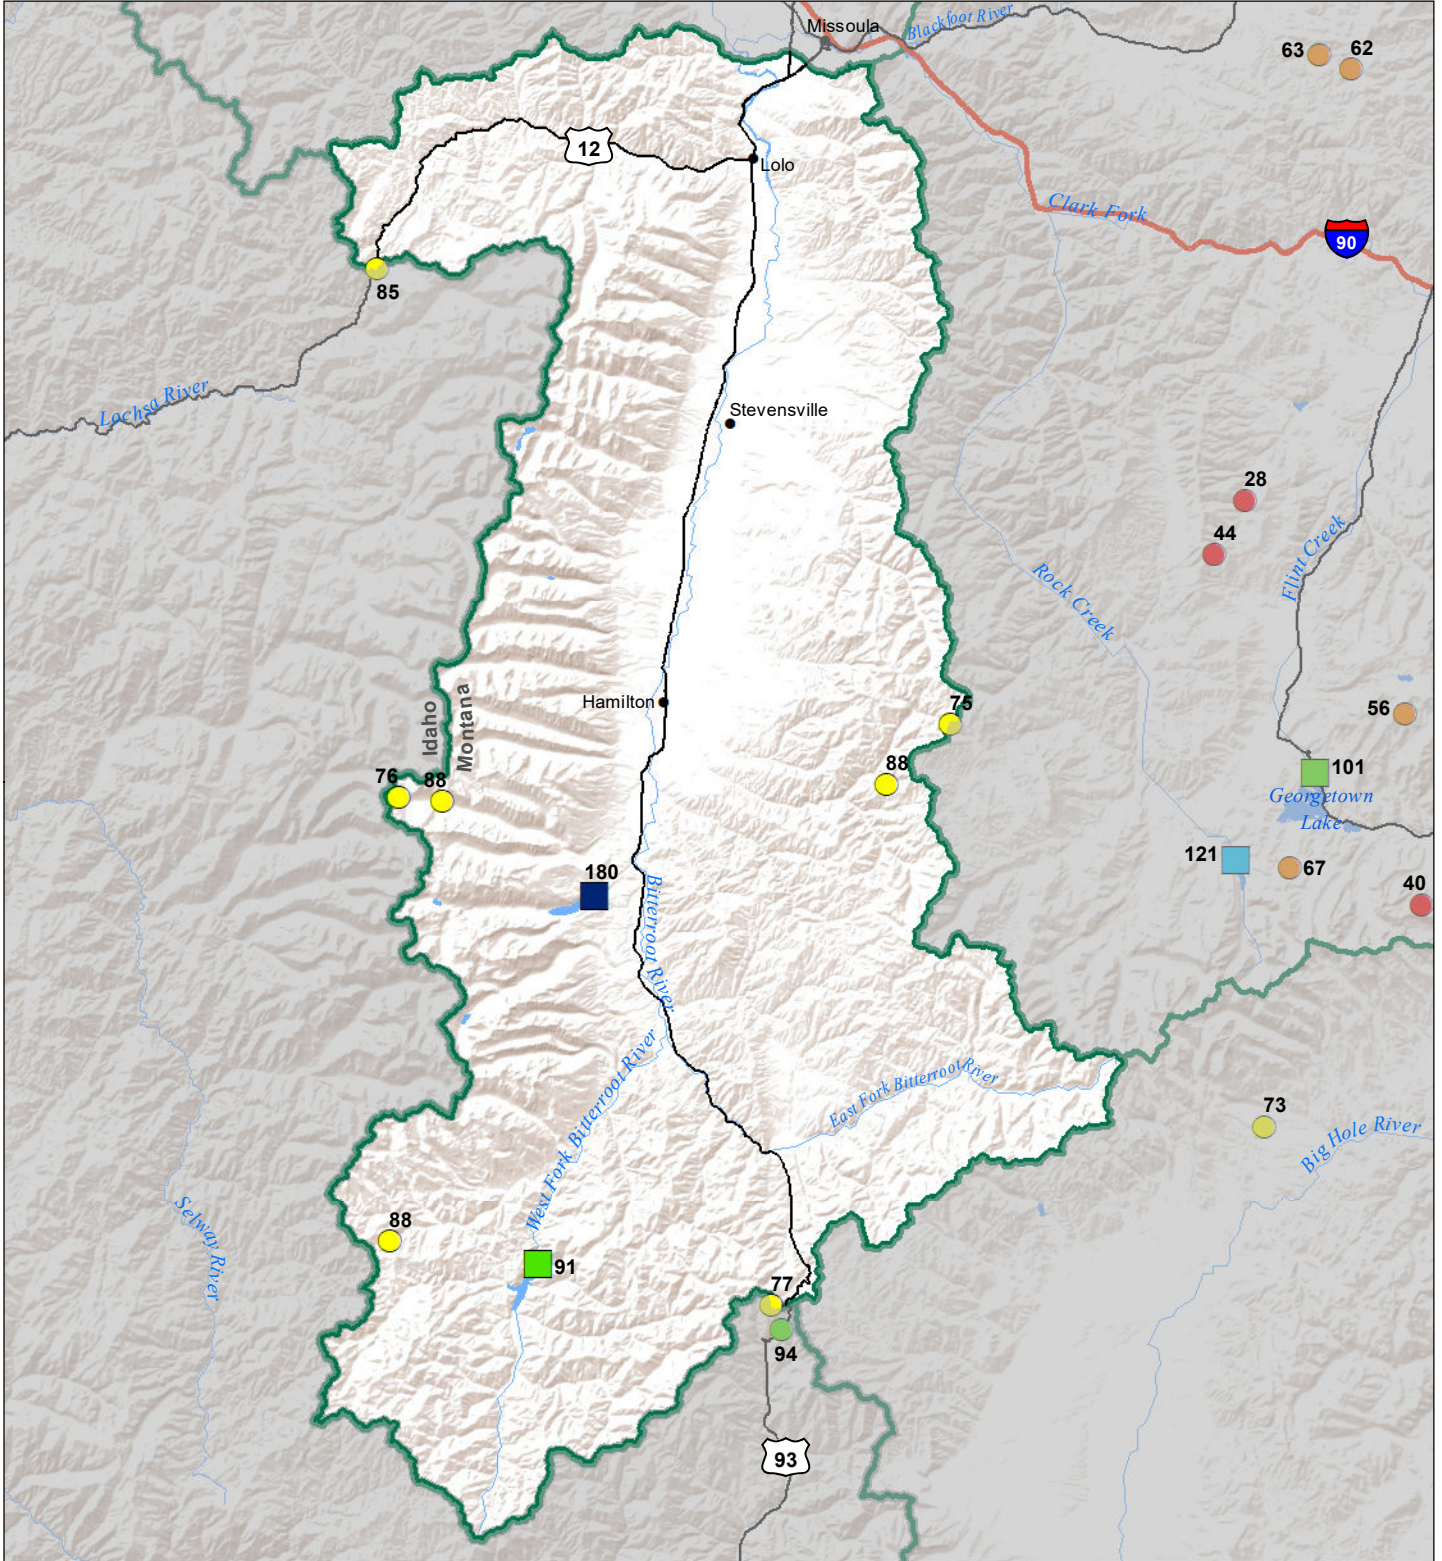

Bitterroot River Basin

Monthly Precipitation and Reservoir Levels Percentage of Normal

January 1, 2021 (December 1, 2020 - January 1, 2021)

Precipitation Percent of Normal

SNOTEL		COOP/ACIS	
● > 150%	● 71 - 90%	● > 150%	● 71 - 90%
● 131 - 150%	● 51 - 70%	● 131 - 150%	● 51 - 70%
● 111 - 130%	● 1 - 50%	● 111 - 130%	● 1 - 50%
● 91 - 110%		● 91 - 110%	

Reservoirs Percent of Normal

■ > 150%
■ 131 - 150%
■ 111 - 130%
■ 91 - 110%
■ 71 - 90%
■ 51 - 70%
■ 1 - 50%