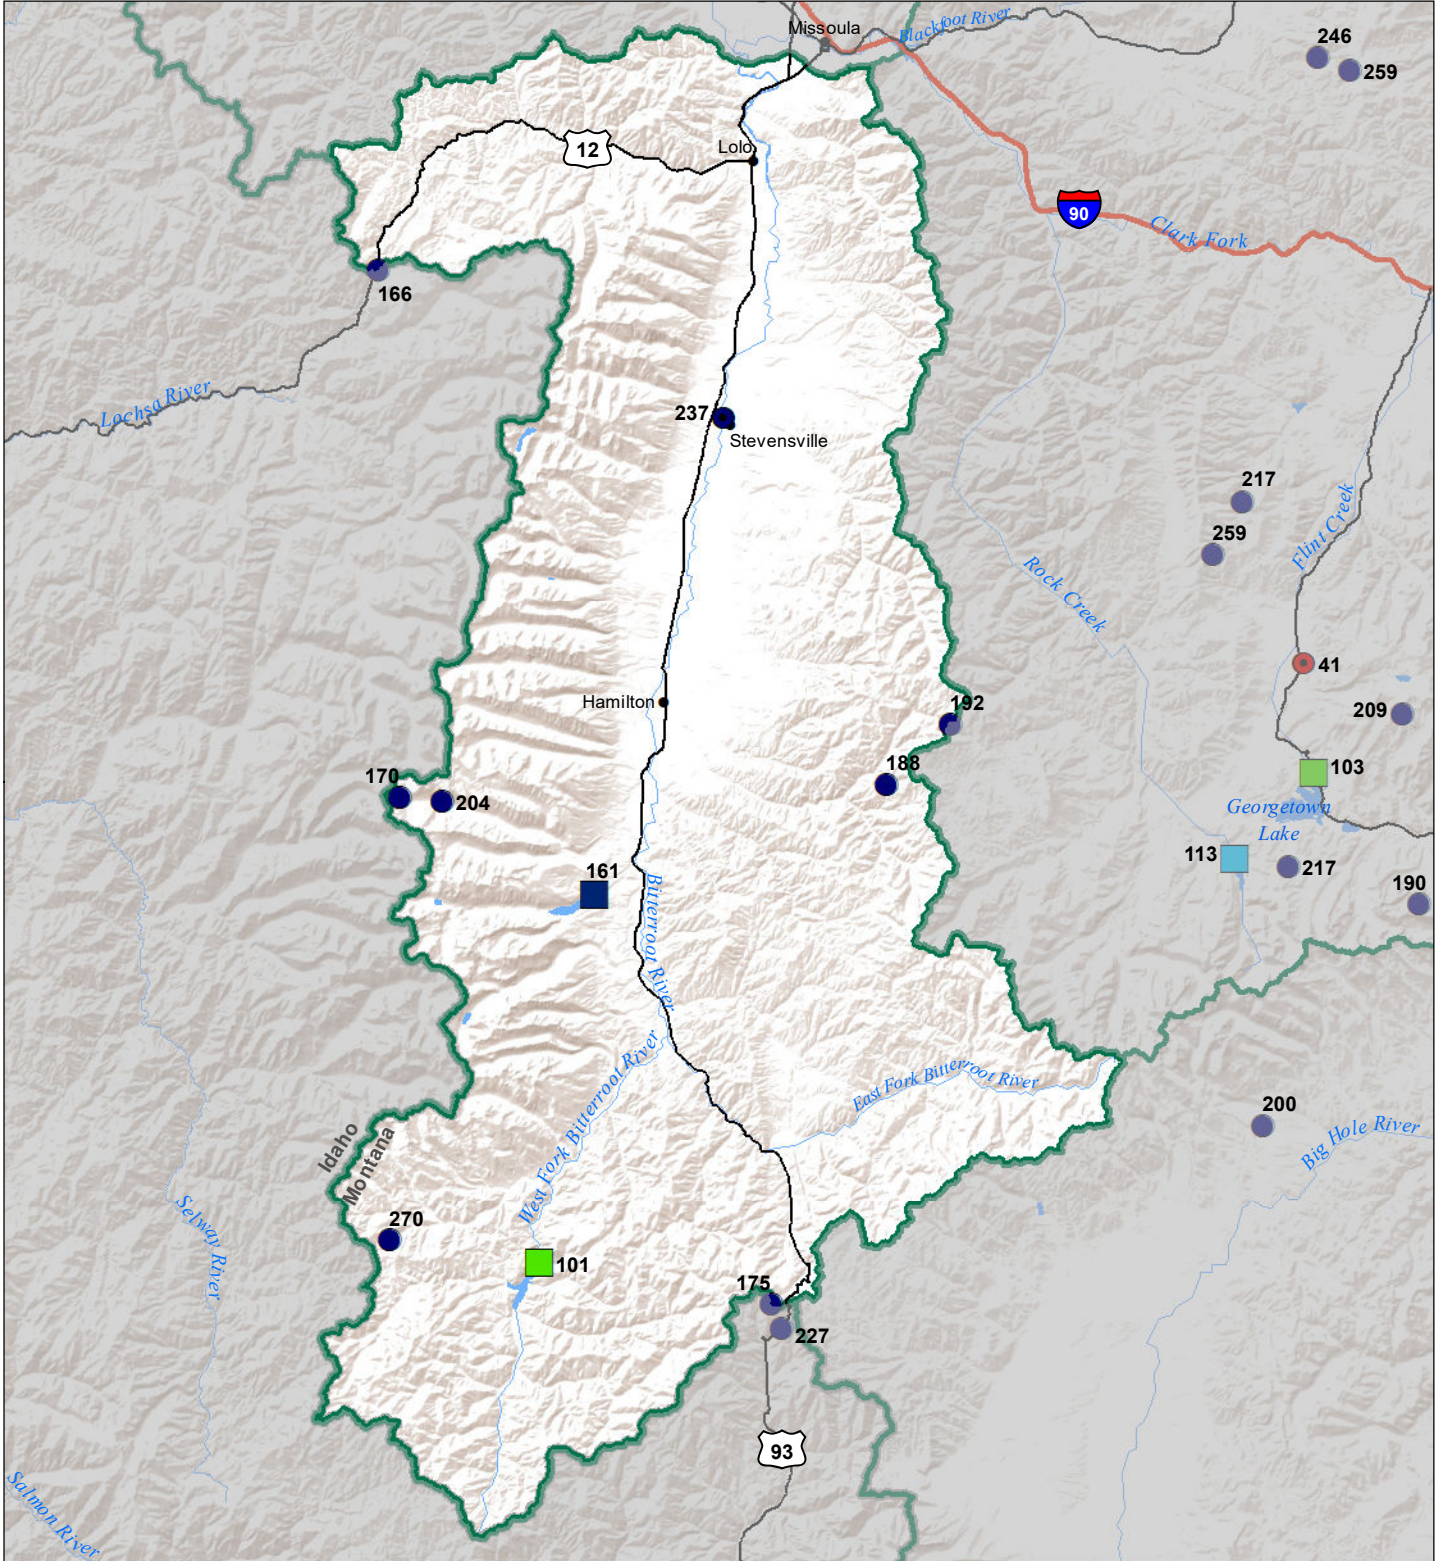

Bitterroot River Basin

Monthly Precipitation and Reservoir Levels

Percentage of Normal

March 1, 2021 (February 1, 2021 - March 1, 2021)

Precipitation Percent of Normal

SNOTEL

- > 150%
- 131 - 150%
- 111 - 130%
- 91 - 110%
- 71 - 90%
- 51 - 70%
- 1 - 50%

COOP/ACIS

- > 150%
- 131 - 150%
- 111 - 130%
- 91 - 110%
- 71 - 90%
- 51 - 70%
- 1 - 50%

Reservoirs Percent of Normal

- > 150%
- 131 - 150%
- 111 - 130%
- 91 - 110%
- 71 - 90%
- 51 - 70%
- 1 - 50%