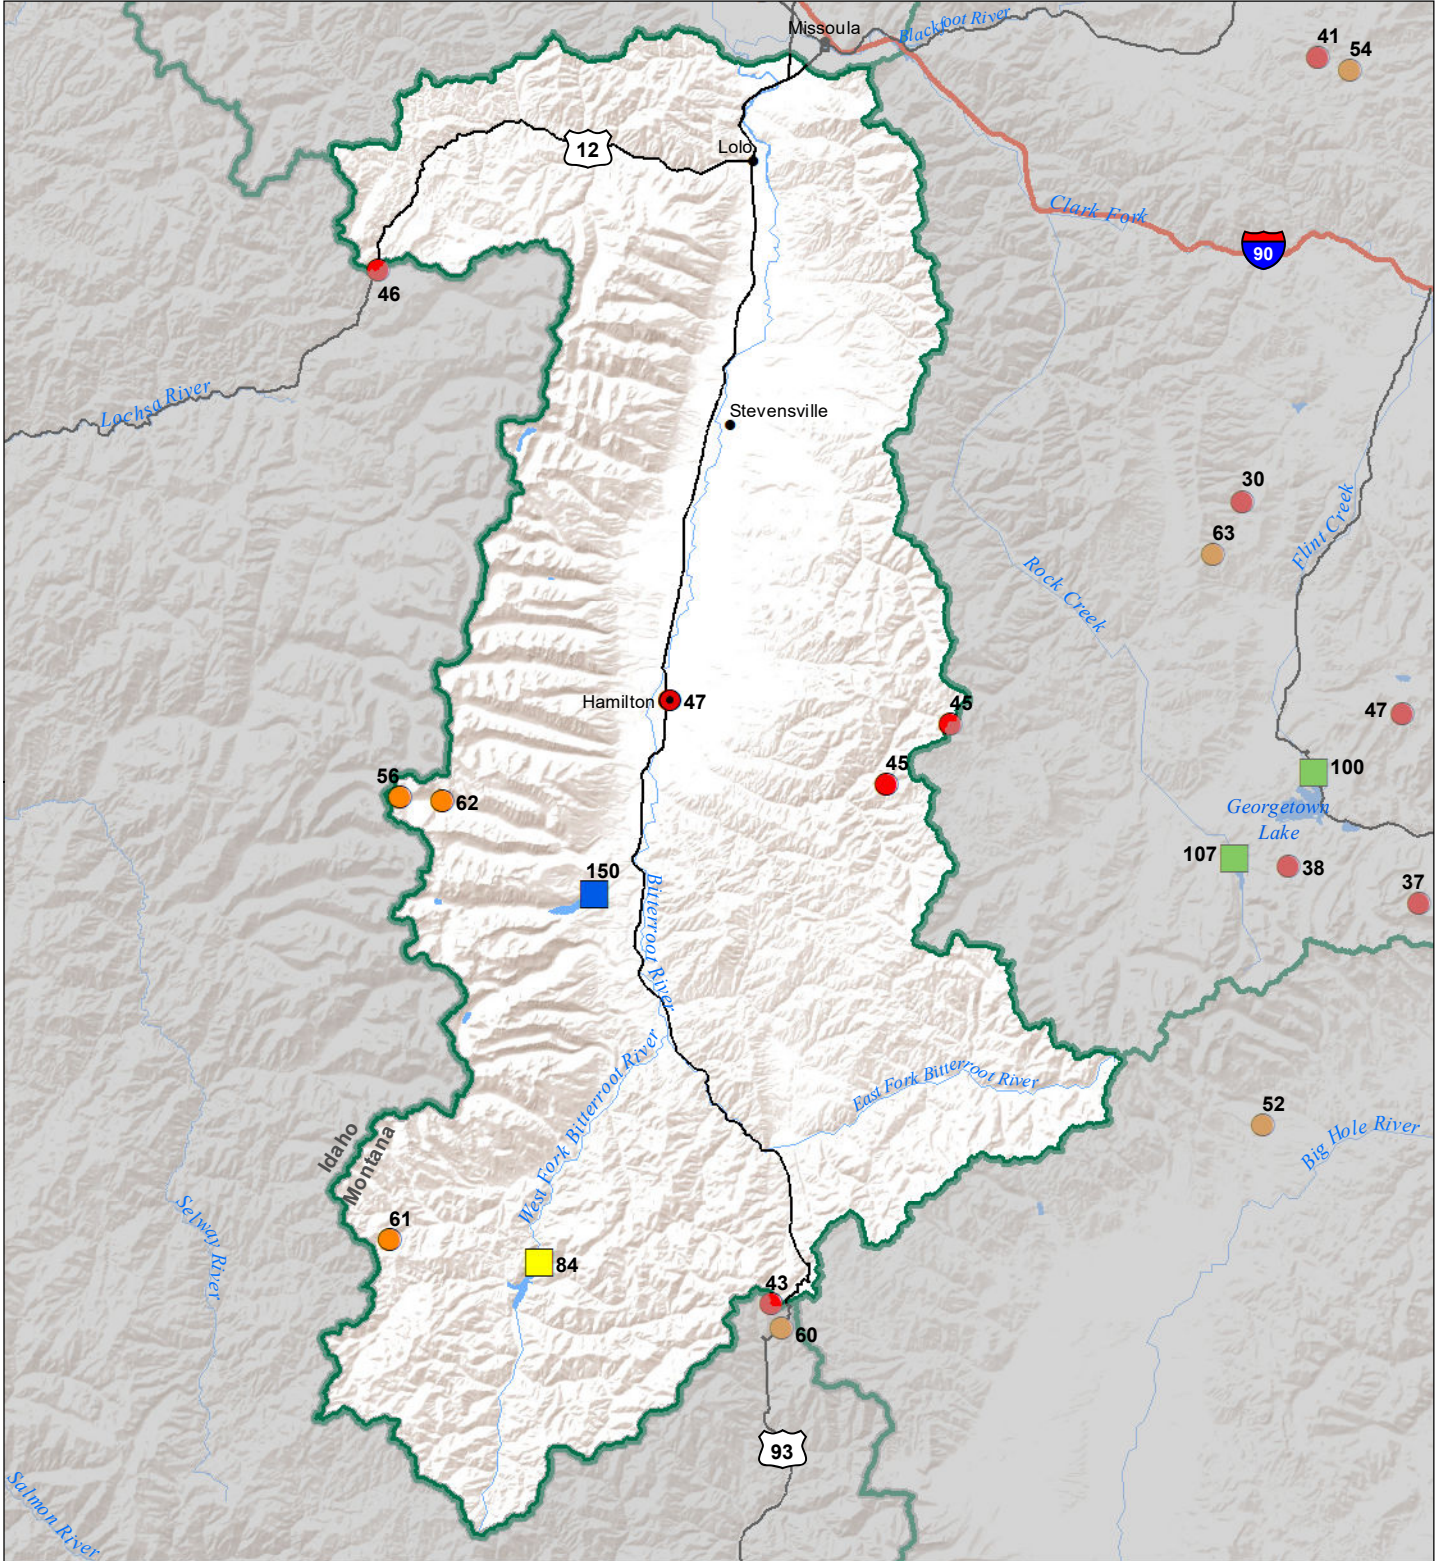

# Bitterroot River Basin

## Monthly Precipitation and Reservoir Levels

### Percentage of Normal

April 1, 2021 (March 1, 2021 - April 1, 2021)