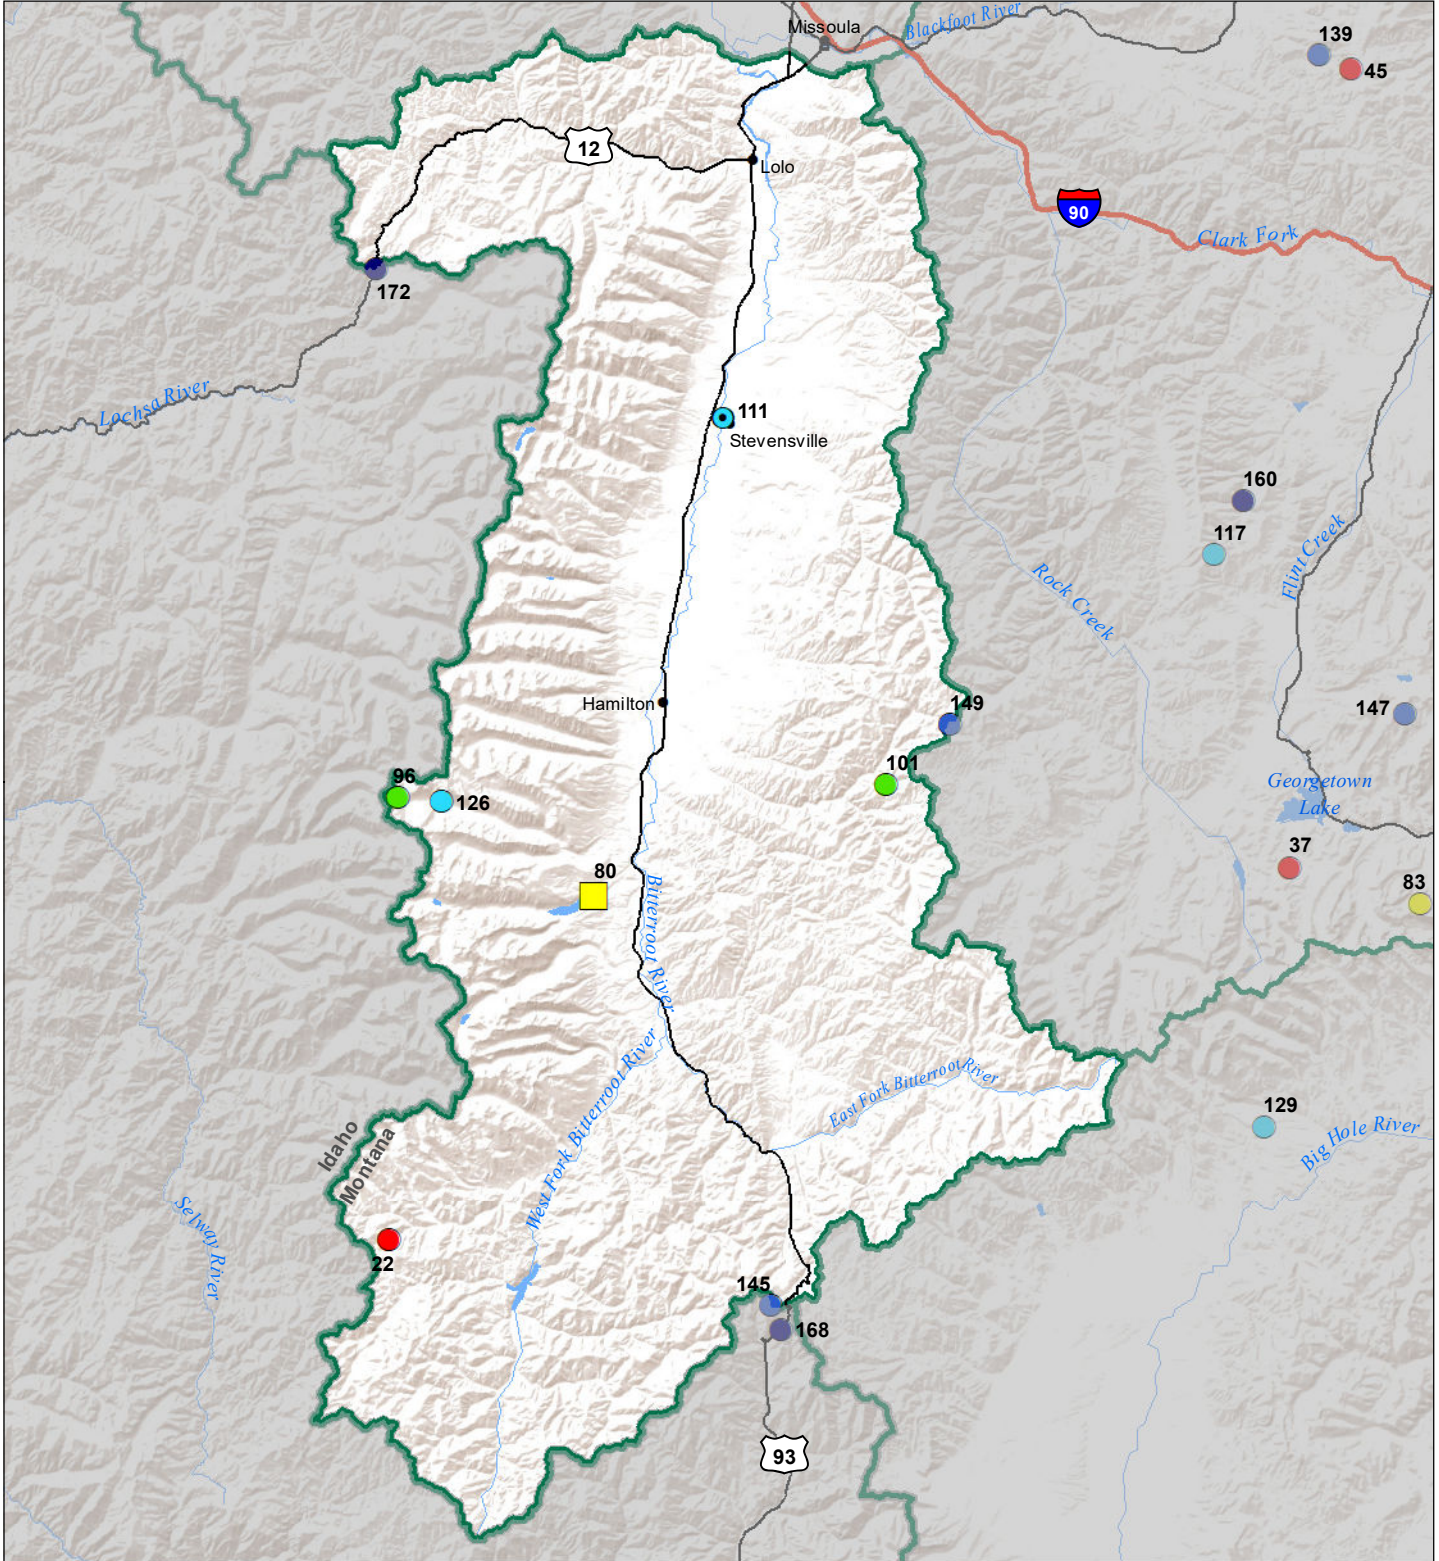

Bitterroot River Basin Monthly Precipitation and Reservoir Levels Percentage of Normal September 1, 2021 (August 1, 2021 - September 1, 2021)

Precipitation Percent of Normal

SNOTEL

- > 150%
- 131 - 150%
- 111 - 130%
- 91 - 110%
- 71 - 90%
- 51 - 70%
- 1 - 50%

COOP/ACIS

- > 150%
- 131 - 150%
- 111 - 130%
- 91 - 110%
- 71 - 90%
- 51 - 70%
- 1 - 50%

Reservoirs Percent of Normal

- > 150%
- 131 - 150%
- 111 - 130%
- 91 - 110%
- 71 - 90%
- 51 - 70%
- 1 - 50%