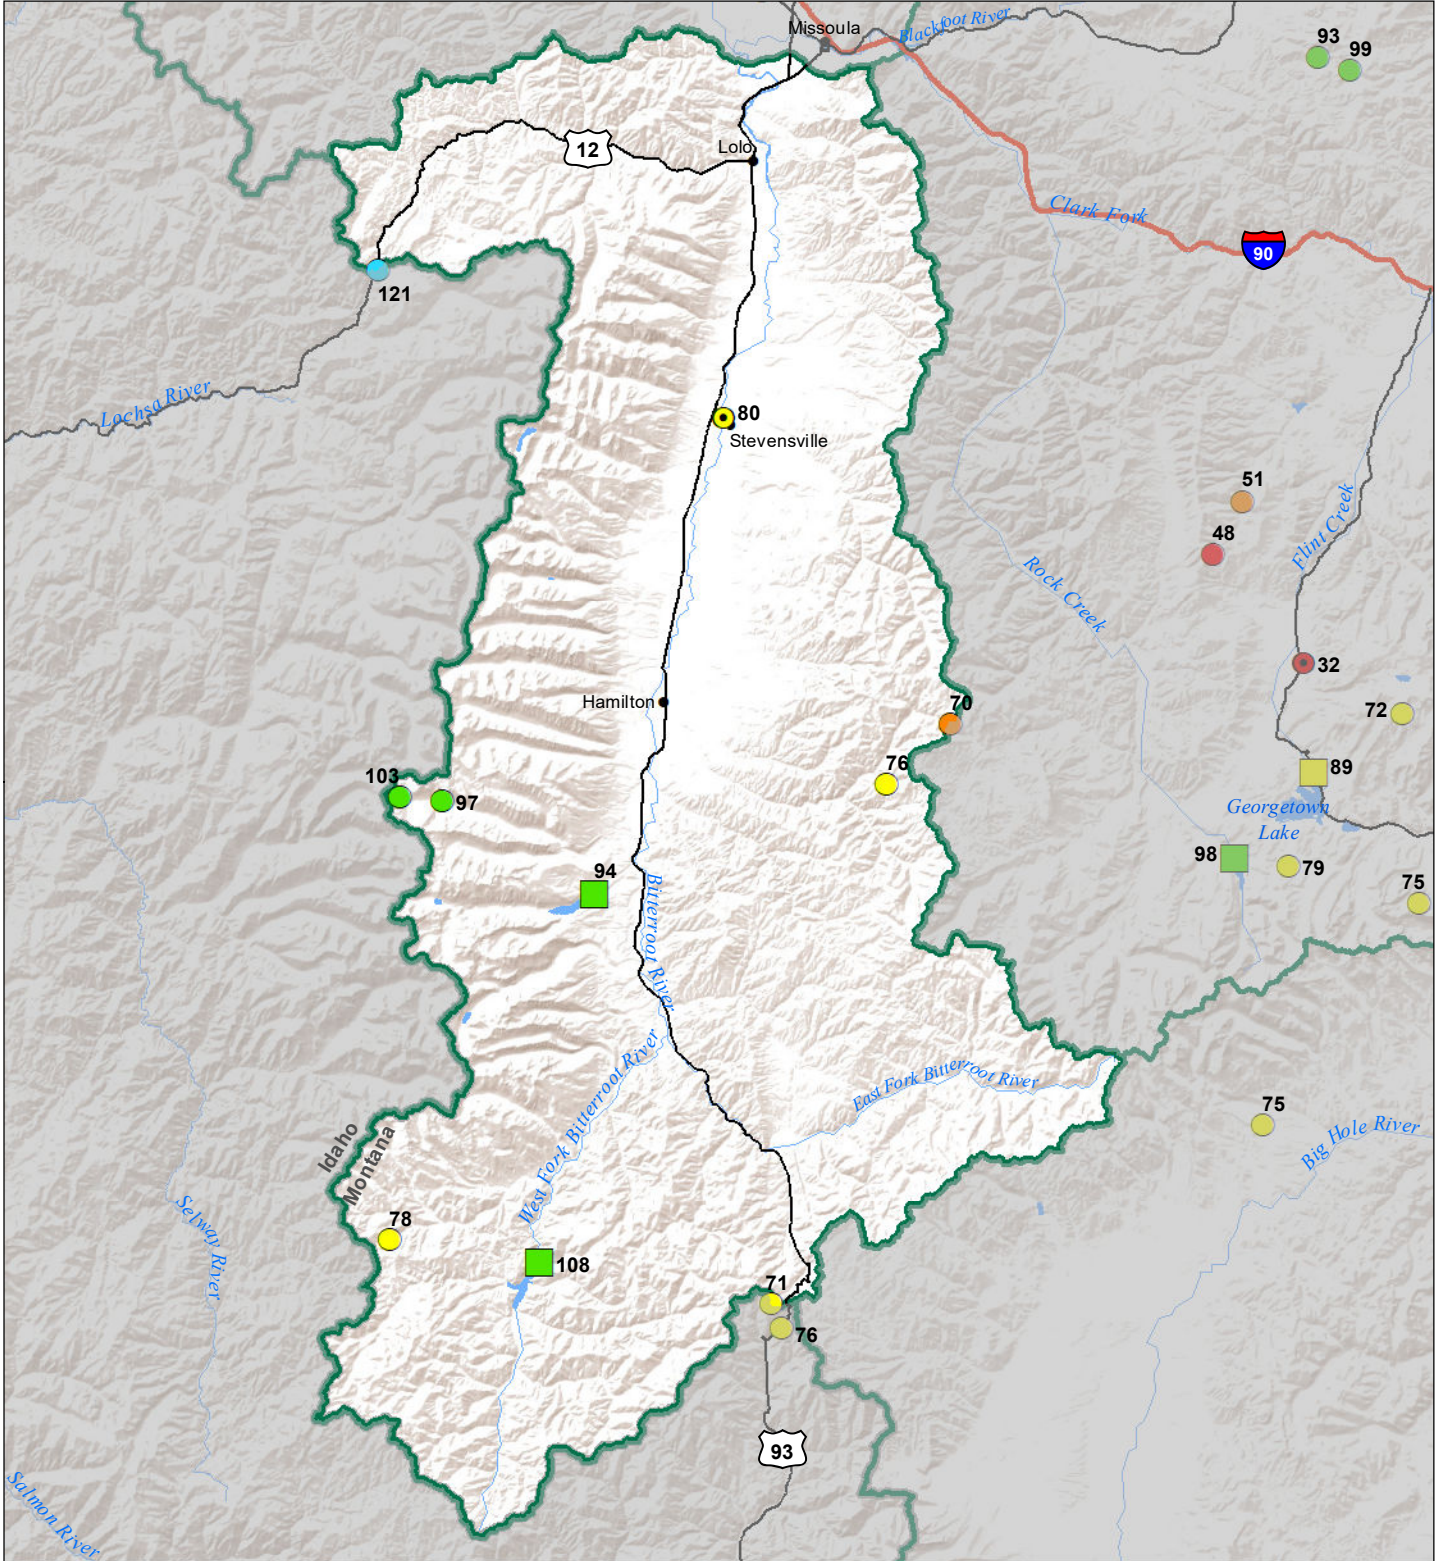

Bitterroot River Basin

Monthly Precipitation and Reservoir Levels

Percentage of Normal

December 1, 2021 (November 1, 2021 - December 1, 2021)

Precipitation Percent of Normal

SNOTEL

- > 150%
- 131 - 150%
- 111 - 130%
- 91 - 110%
- 71 - 90%
- 51 - 70%
- 1 - 50%

COOP/ACIS

- > 150%
- 131 - 150%
- 111 - 130%
- 91 - 110%
- 71 - 90%
- 51 - 70%
- 1 - 50%

Reservoirs Percent of Normal

- > 150%
- 131 - 150%
- 111 - 130%
- 91 - 110%
- 71 - 90%
- 51 - 70%
- 1 - 50%