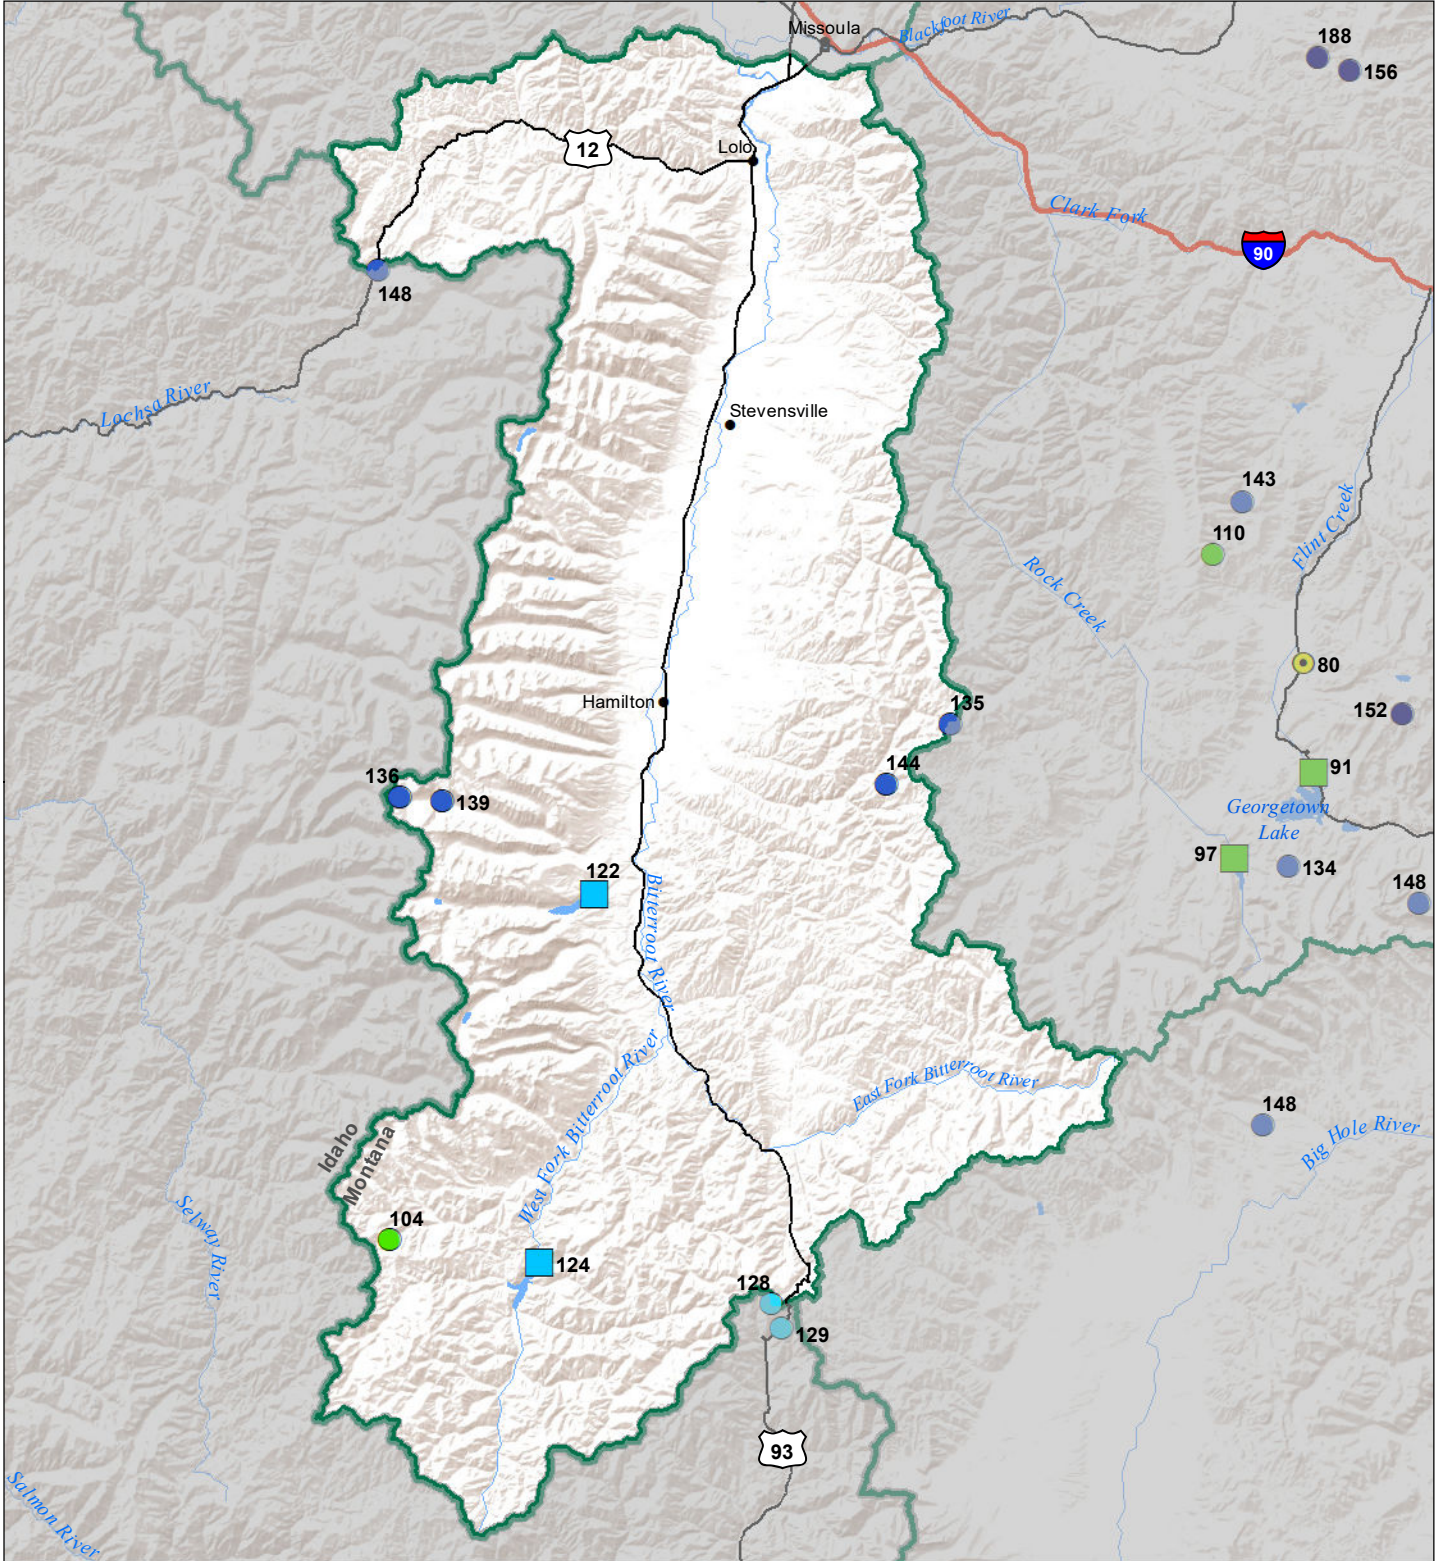

Bitterroot River Basin

Monthly Precipitation and Reservoir Levels

Percentage of Normal

January 1, 2022 (December 1, 2021 - January 1, 2022)

Precipitation Percent of Normal

SNOTEL

- > 150%
- 131 - 150%
- 111 - 130%
- 91 - 110%
- 71 - 90%
- 51 - 70%
- 1 - 50%

COOP/ACIS

- > 150%
- 131 - 150%
- 111 - 130%
- 91 - 110%
- 71 - 90%
- 51 - 70%
- 1 - 50%

Reservoirs Percent of Normal

- > 150%
- 131 - 150%
- 111 - 130%
- 91 - 110%
- 71 - 90%
- 51 - 70%
- 1 - 50%