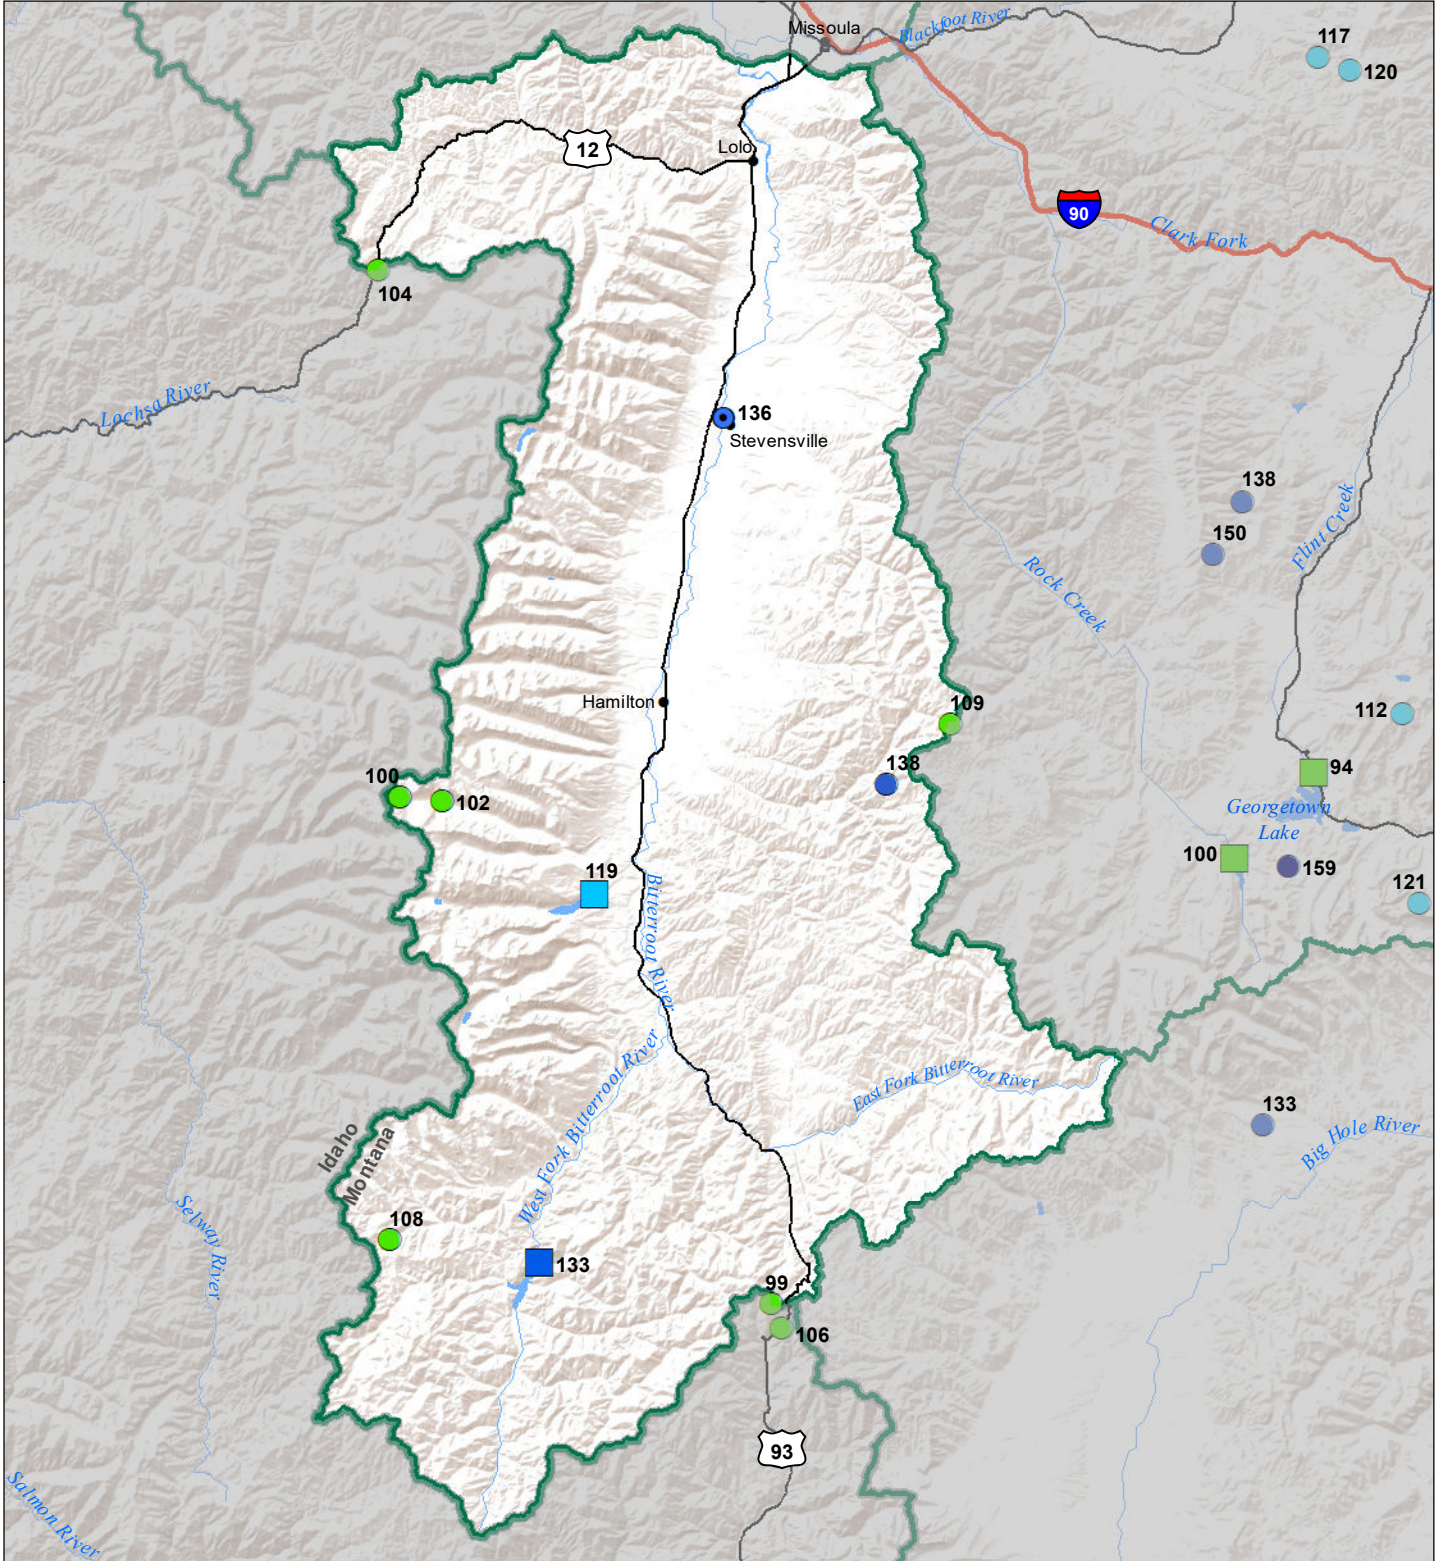

# Bitterroot River Basin

## Monthly Precipitation and Reservoir Levels

### Percentage of Normal

February 1, 2022 (January 1, 2022 - February 1, 2022)

#### SNOTEL

- > 150%
- 131 - 150%
- 111 - 130%
- 91 - 110%
- 71 - 90%
- 51 - 70%
- 1 - 50%