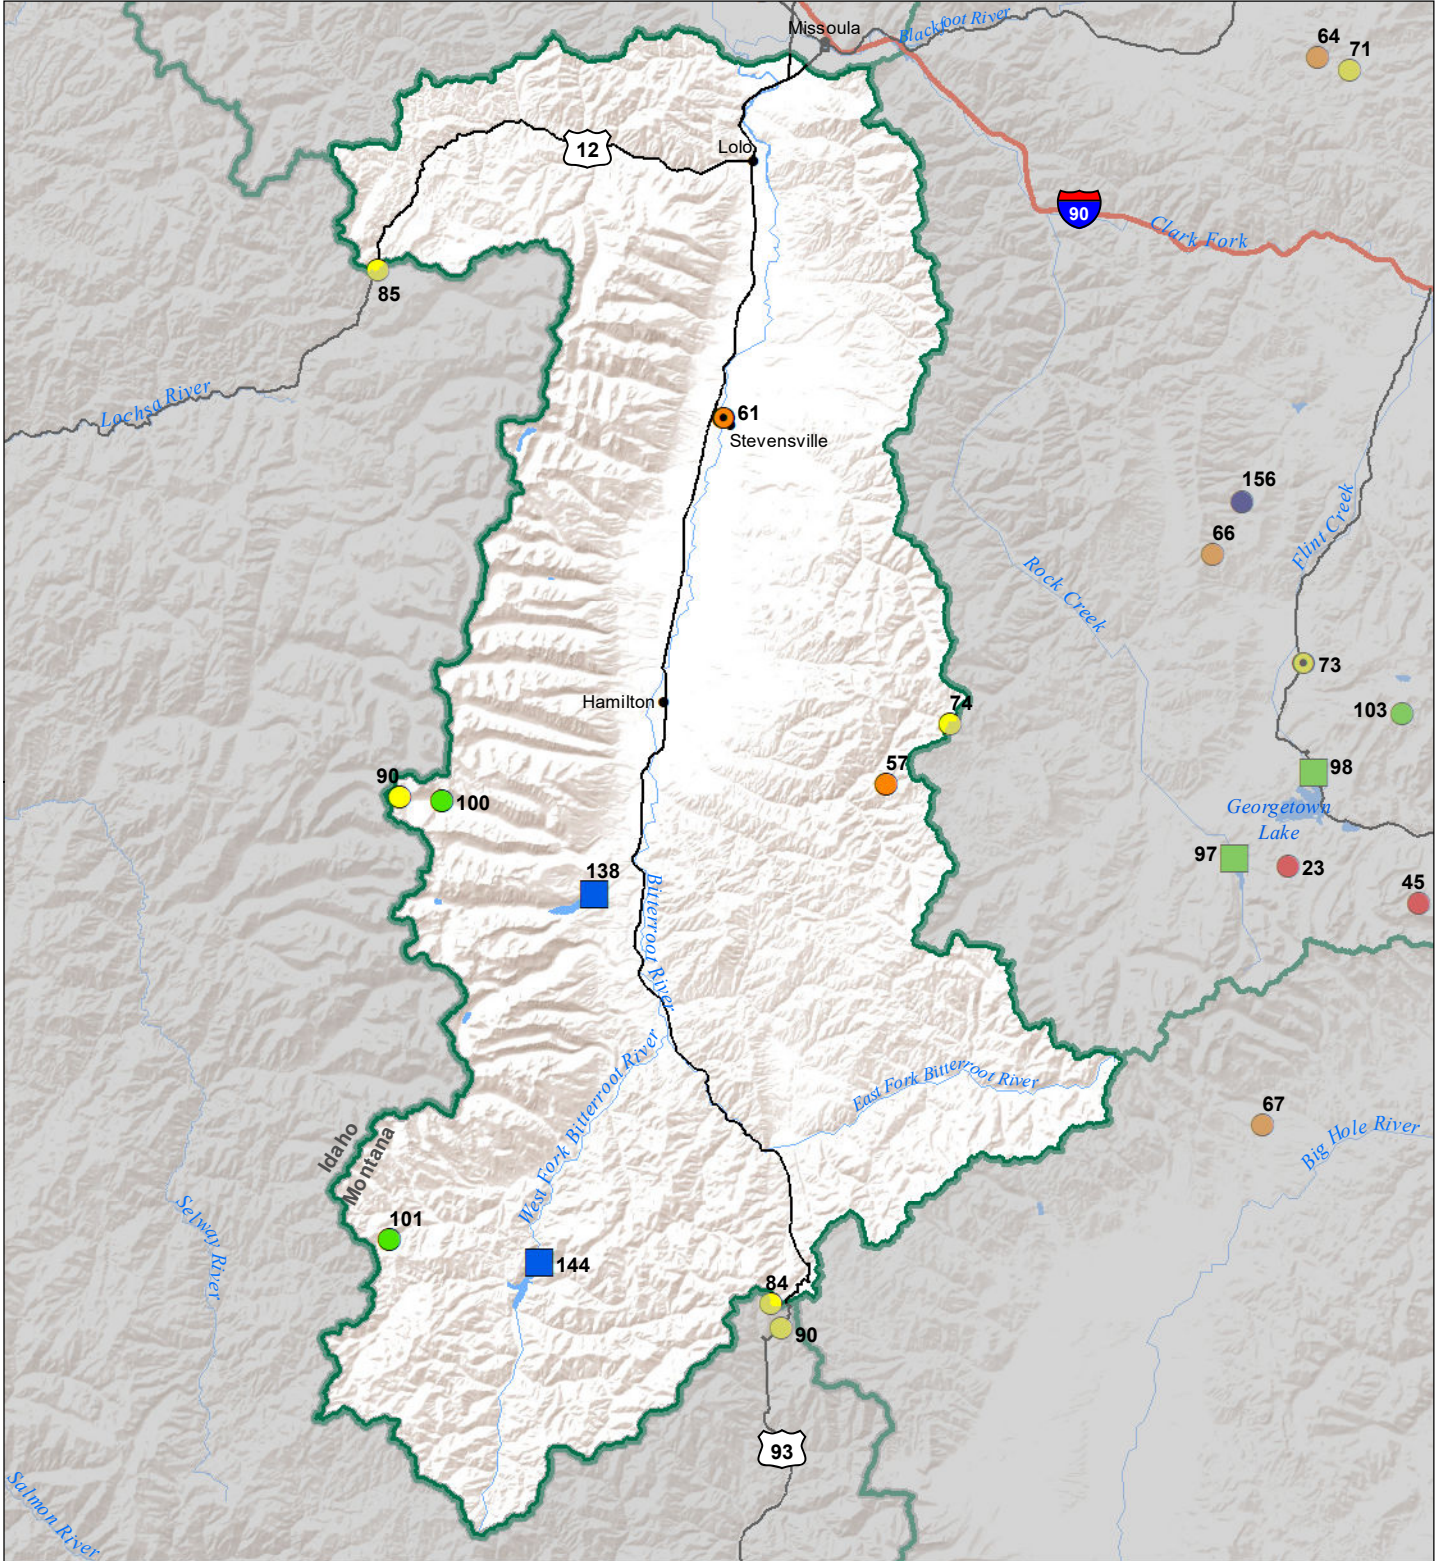

Bitterroot River Basin Monthly Precipitation and Reservoir Levels Percentage of Normal April 1, 2022 (March 1, 2022 - April 1, 2022)

Precipitation Percent of Normal

SNOTEL

- > 150%
- 131 - 150%
- 111 - 130%
- 91 - 110%
- 71 - 90%
- 51 - 70%
- 1 - 50%

COOP/ACIS

- > 150%
- 131 - 150%
- 111 - 130%
- 91 - 110%
- 71 - 90%
- 51 - 70%
- 1 - 50%

Reservoirs Percent of Normal

- > 150%
- 131 - 150%
- 111 - 130%
- 91 - 110%
- 71 - 90%
- 51 - 70%
- 1 - 50%