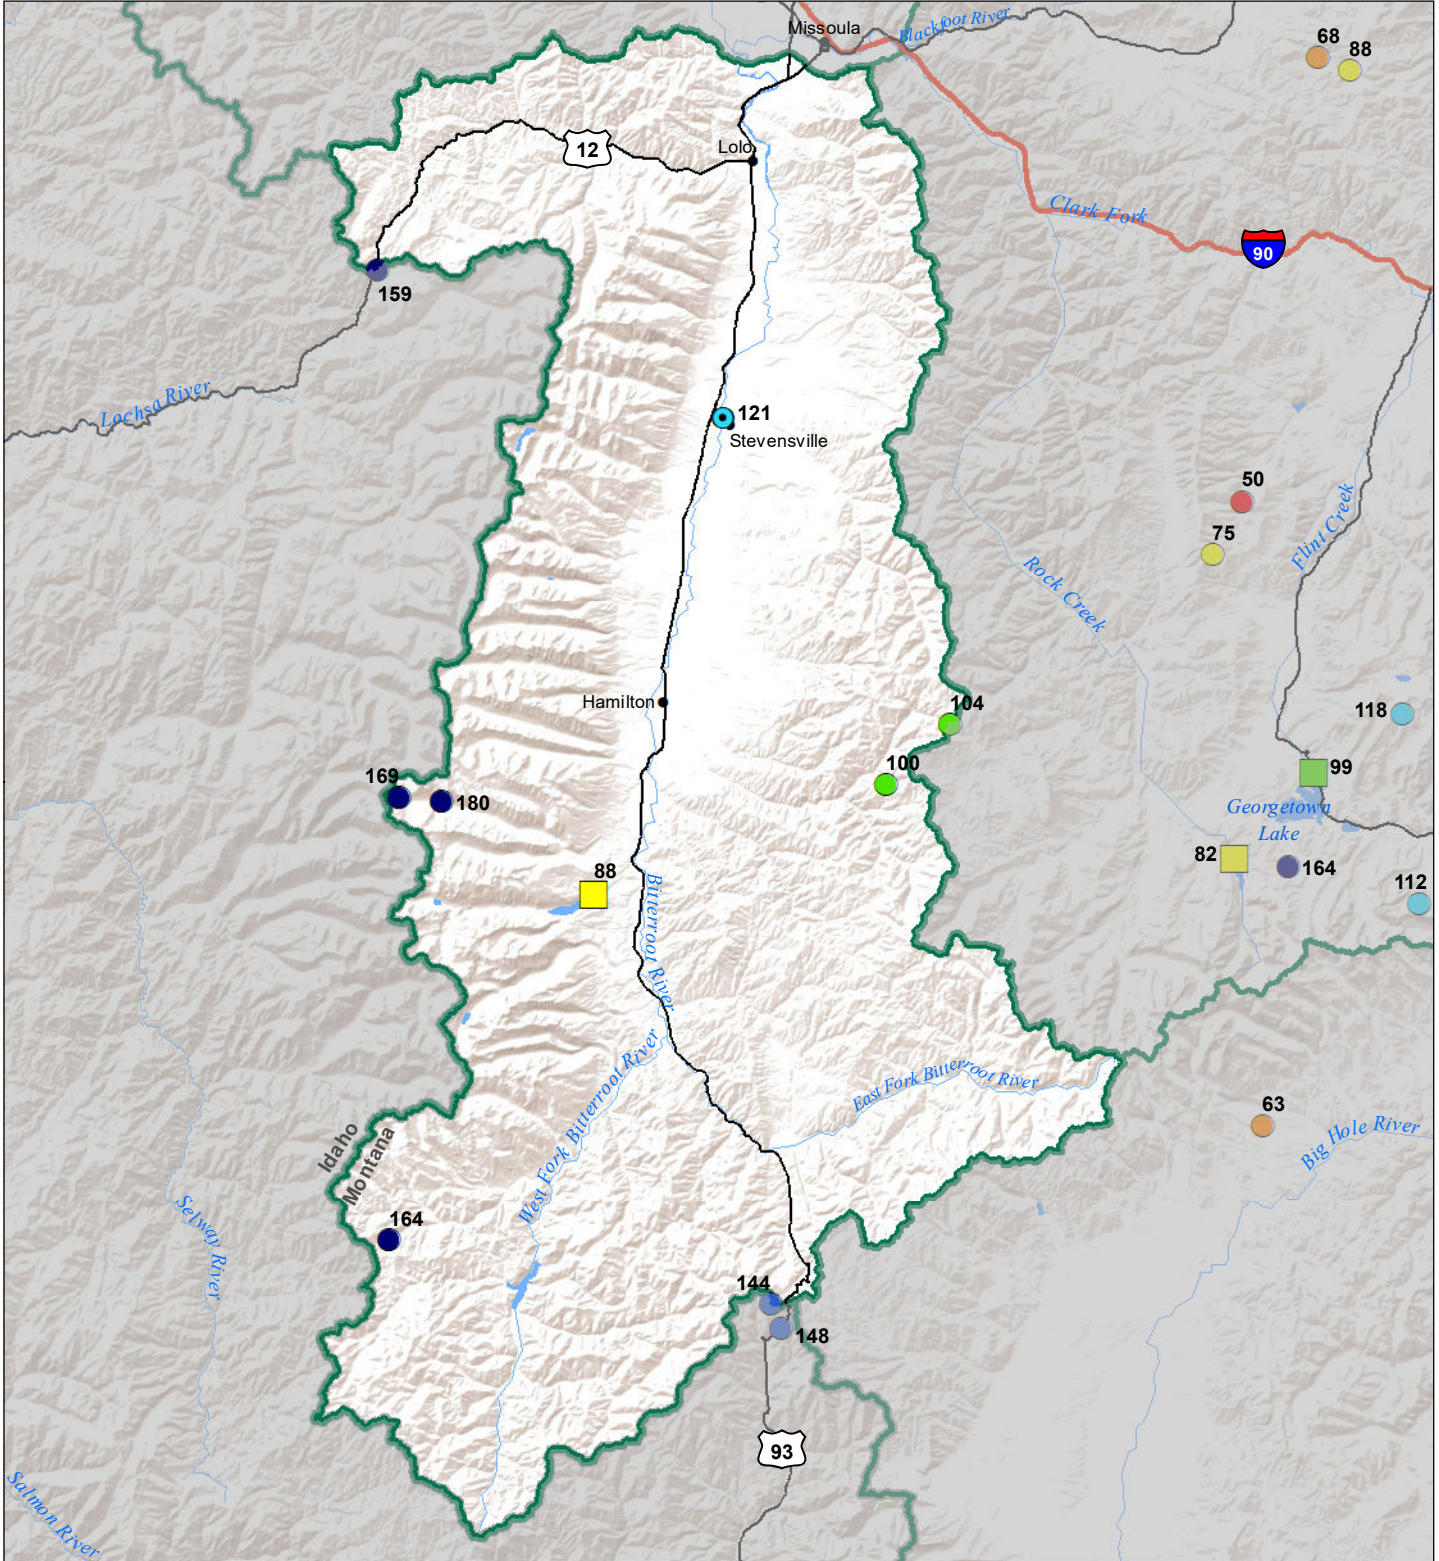

Bitterroot River Basin

Monthly Precipitation and Reservoir Levels

Percentage of Normal

June 1, 2022 (May 1, 2022 - June 1, 2022)

Precipitation Percent of Normal

SNOTEL

- > 150%
- 131 - 150%
- 111 - 130%
- 91 - 110%
- 71 - 90%
- 51 - 70%
- 1 - 50%

COOP/ACIS

- > 150%
- 131 - 150%
- 111 - 130%
- 91 - 110%
- 71 - 90%
- 51 - 70%
- 1 - 50%

Reservoirs Percent of Normal

- > 150%
- 131 - 150%
- 111 - 130%
- 91 - 110%
- 71 - 90%
- 51 - 70%
- 1 - 50%

Montana State Library
Natural Resource
Information System

Data source: USDA NRCS National Water and Climate Center, Air and Water Database