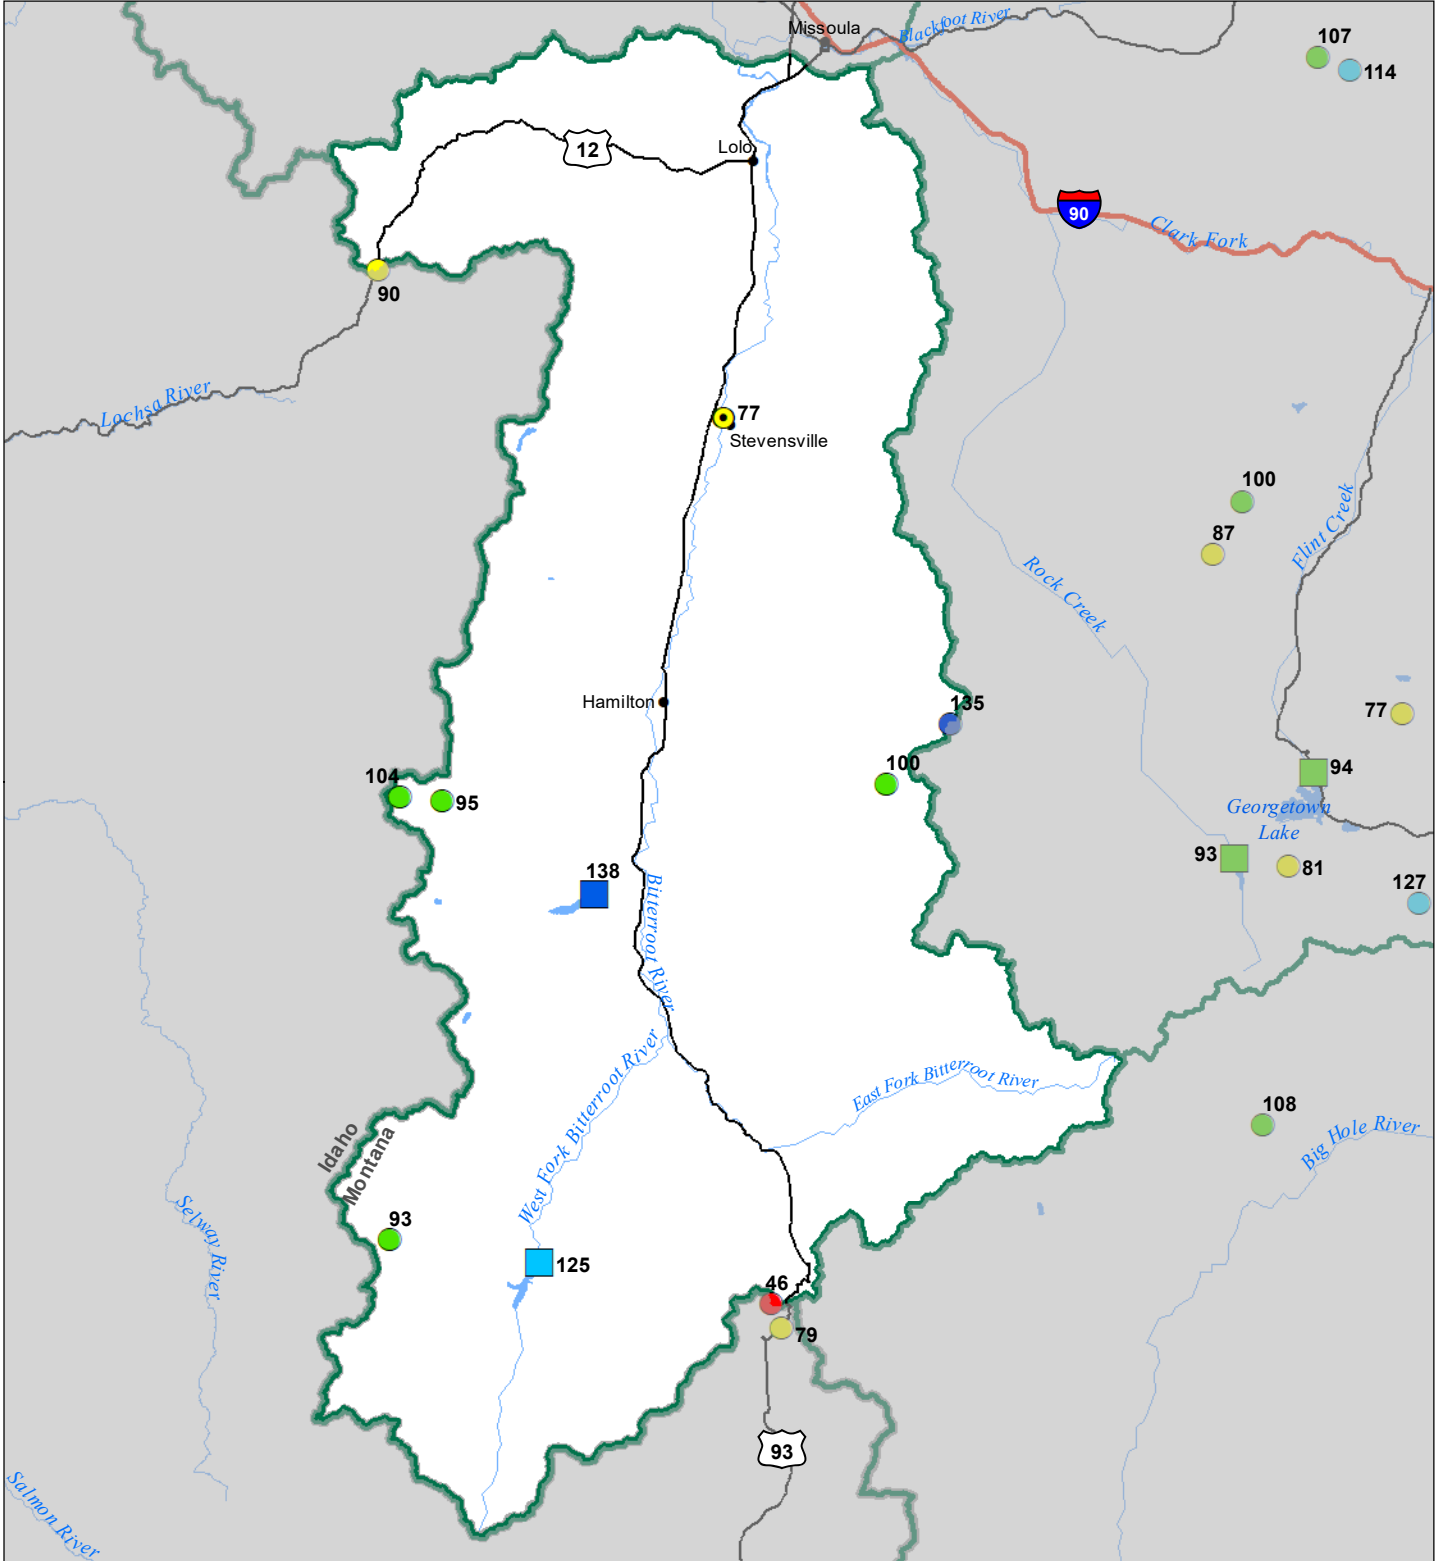

Bitterroot River Basin

Monthly Precipitation and Reservoir Levels

Percentage of Normal

October 1, 2022 (September 1, 2022 - October 1, 2022)

Precipitation Percent of Normal

SNOTEL

- > 150%
- 131 - 150%
- 111 - 130%
- 91 - 110%
- 71 - 90%
- 51 - 70%
- 1 - 50%

COOP/ACIS

- > 150%
- 131 - 150%
- 111 - 130%
- 91 - 110%
- 71 - 90%
- 51 - 70%
- 1 - 50%

Reservoirs Percent of Normal

- > 150%
- 131 - 150%
- 111 - 130%
- 91 - 110%
- 71 - 90%
- 51 - 70%
- 1 - 50%