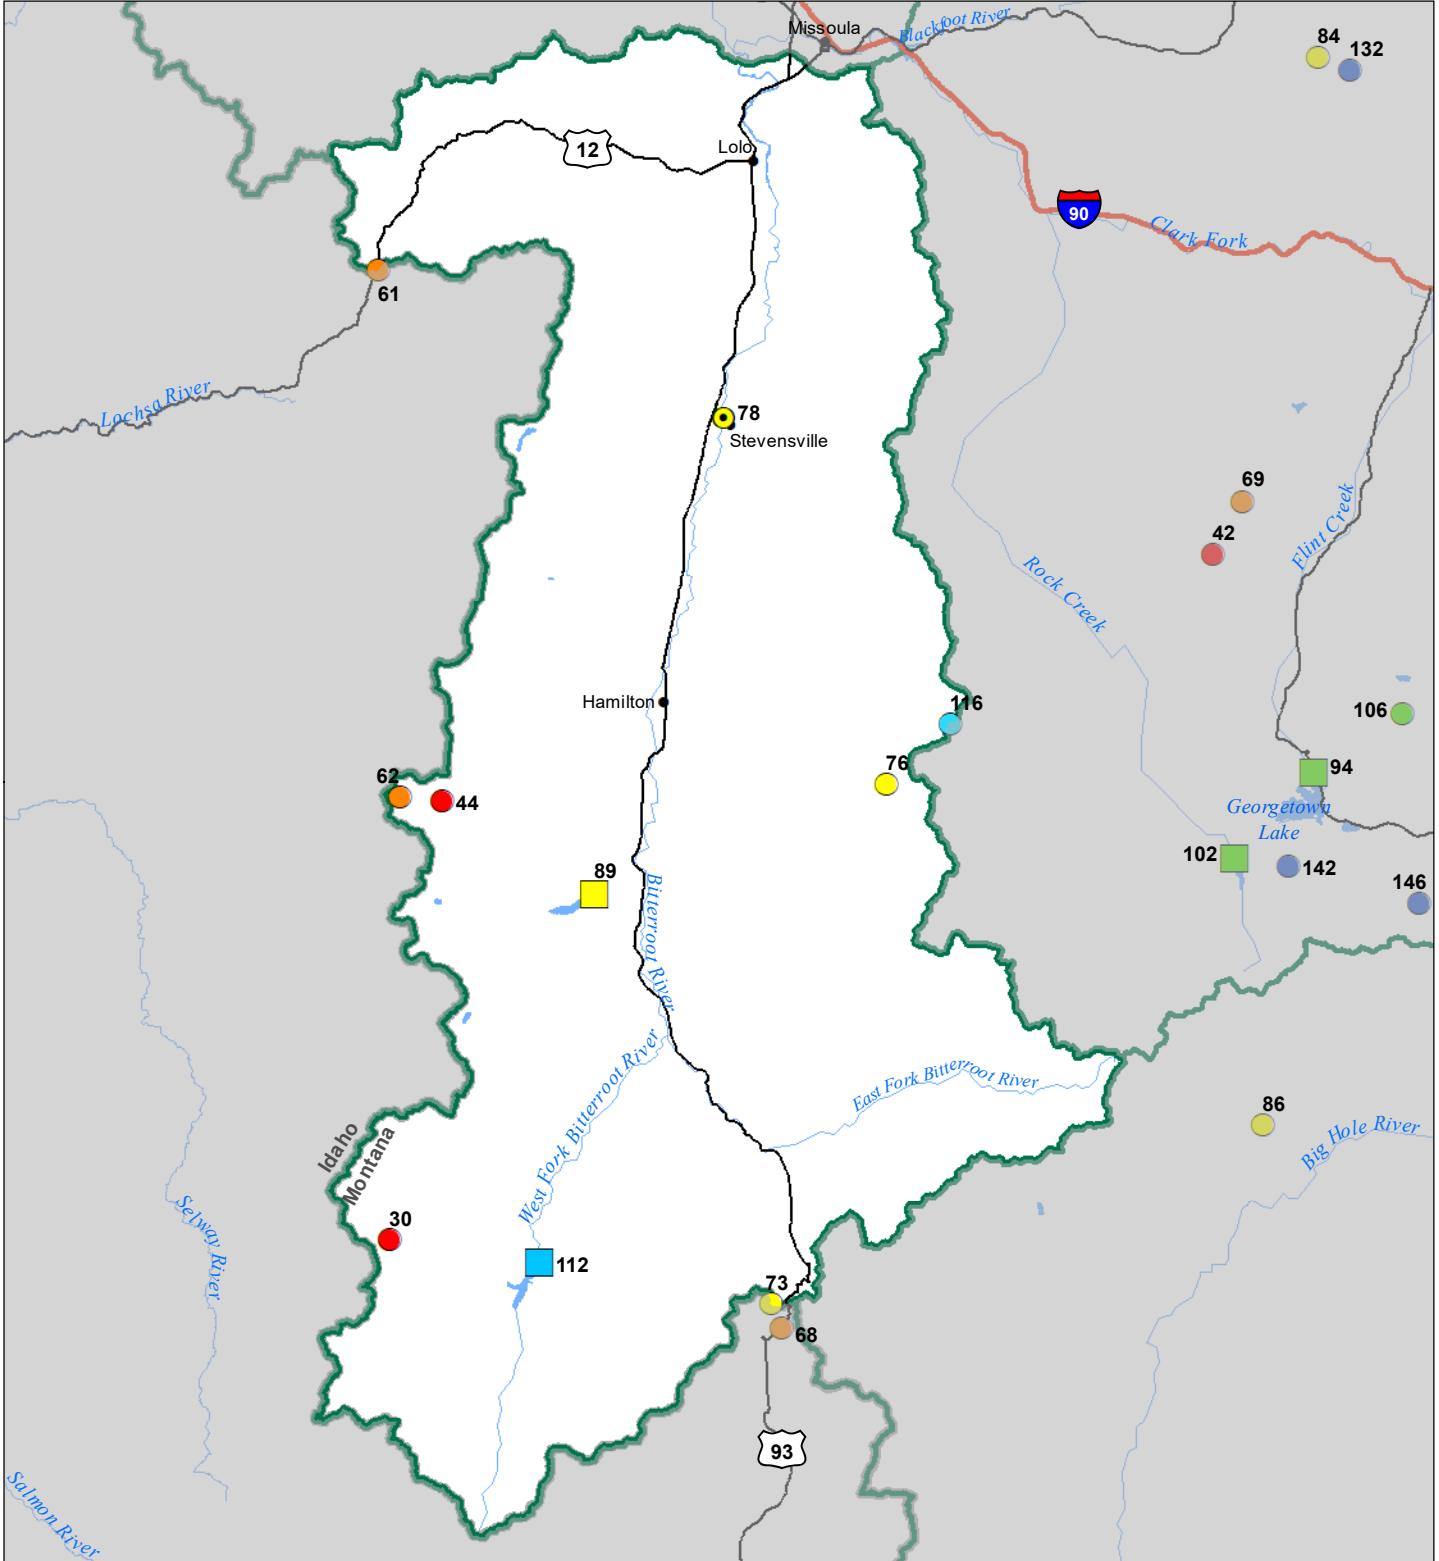

# Bitterroot River Basin

## Monthly Precipitation and Reservoir Levels

### Percentage of Normal

November 1, 2022 (October 1, 2022 - November 1, 2022)