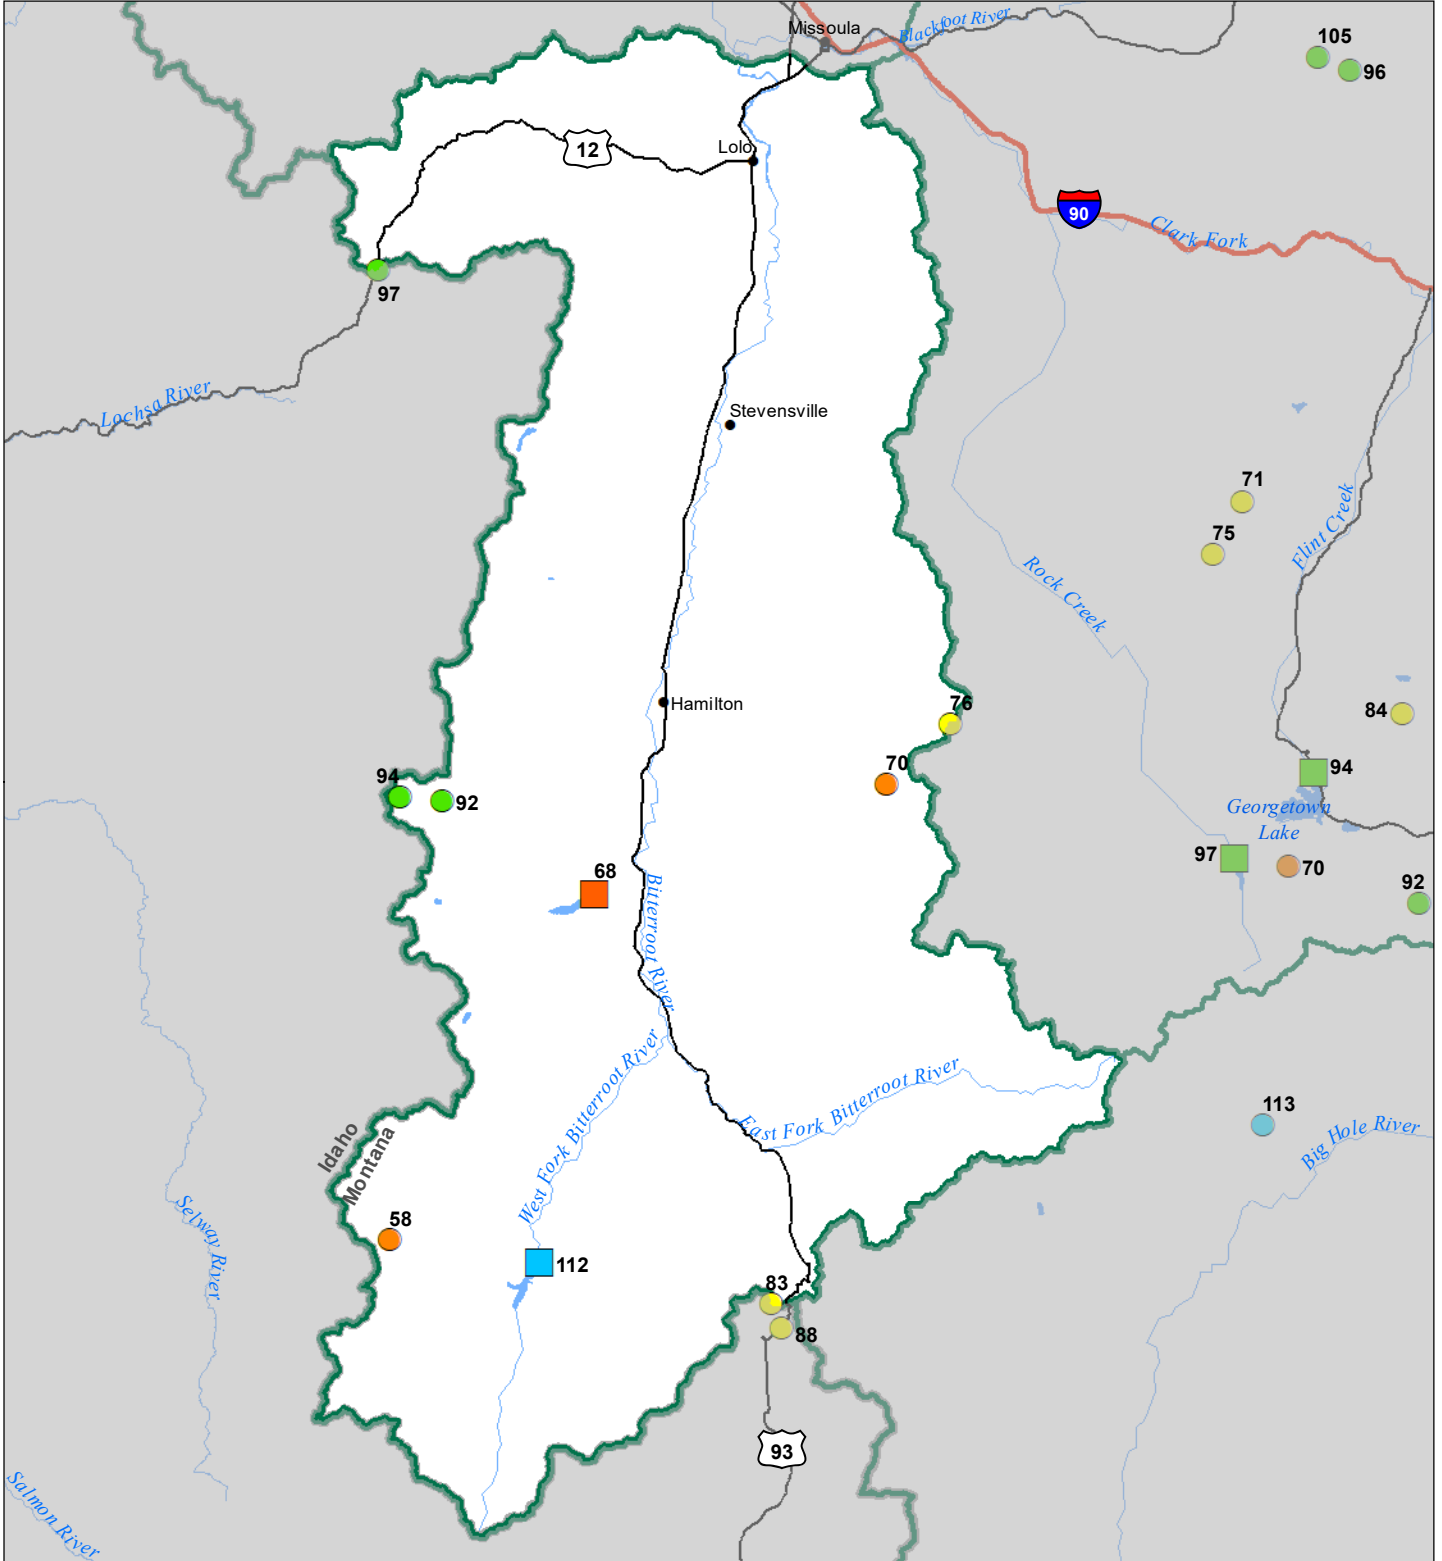

# Bitterroot River Basin Monthly Precipitation and Reservoir Levels Percentage of Normal January 1, 2023 (December 1, 2022 - January 1, 2023)

### Precipitation Percent of Normal

#### SNOTEL

- > 150%
- 131 - 150%
- 111 - 130%
- 91 - 110%
- 71 - 90%
- 51 - 70%
- 1 - 50%