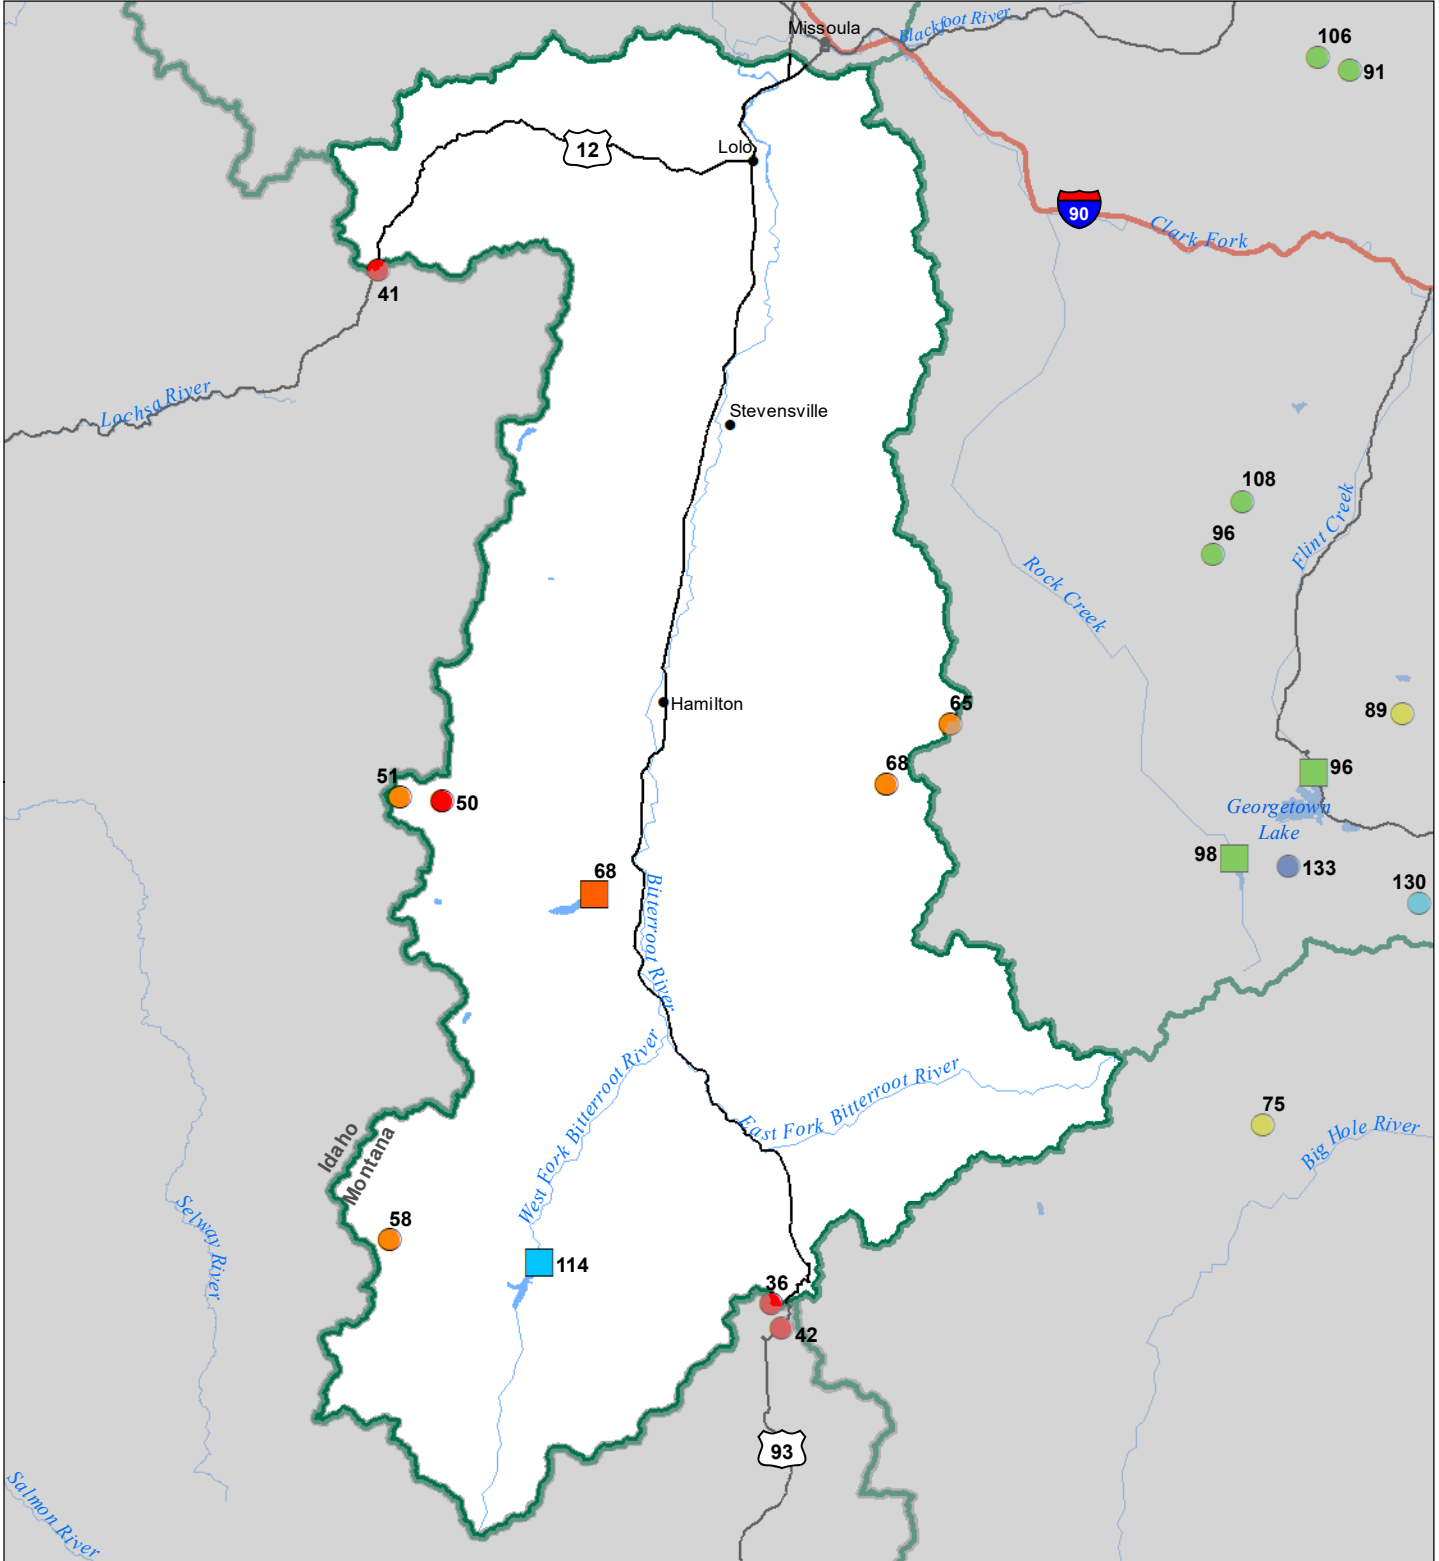

# Bitterroot River Basin Monthly Precipitation and Reservoir Levels Percentage of Normal February 1, 2023 (January 1, 2022 - February 1, 2023)

### Precipitation Percent of Normal

#### SNOTEL

- > 150%
- 131 - 150%
- 111 - 130%
- 91 - 110%
- 71 - 90%
- 51 - 70%
- 1 - 50%