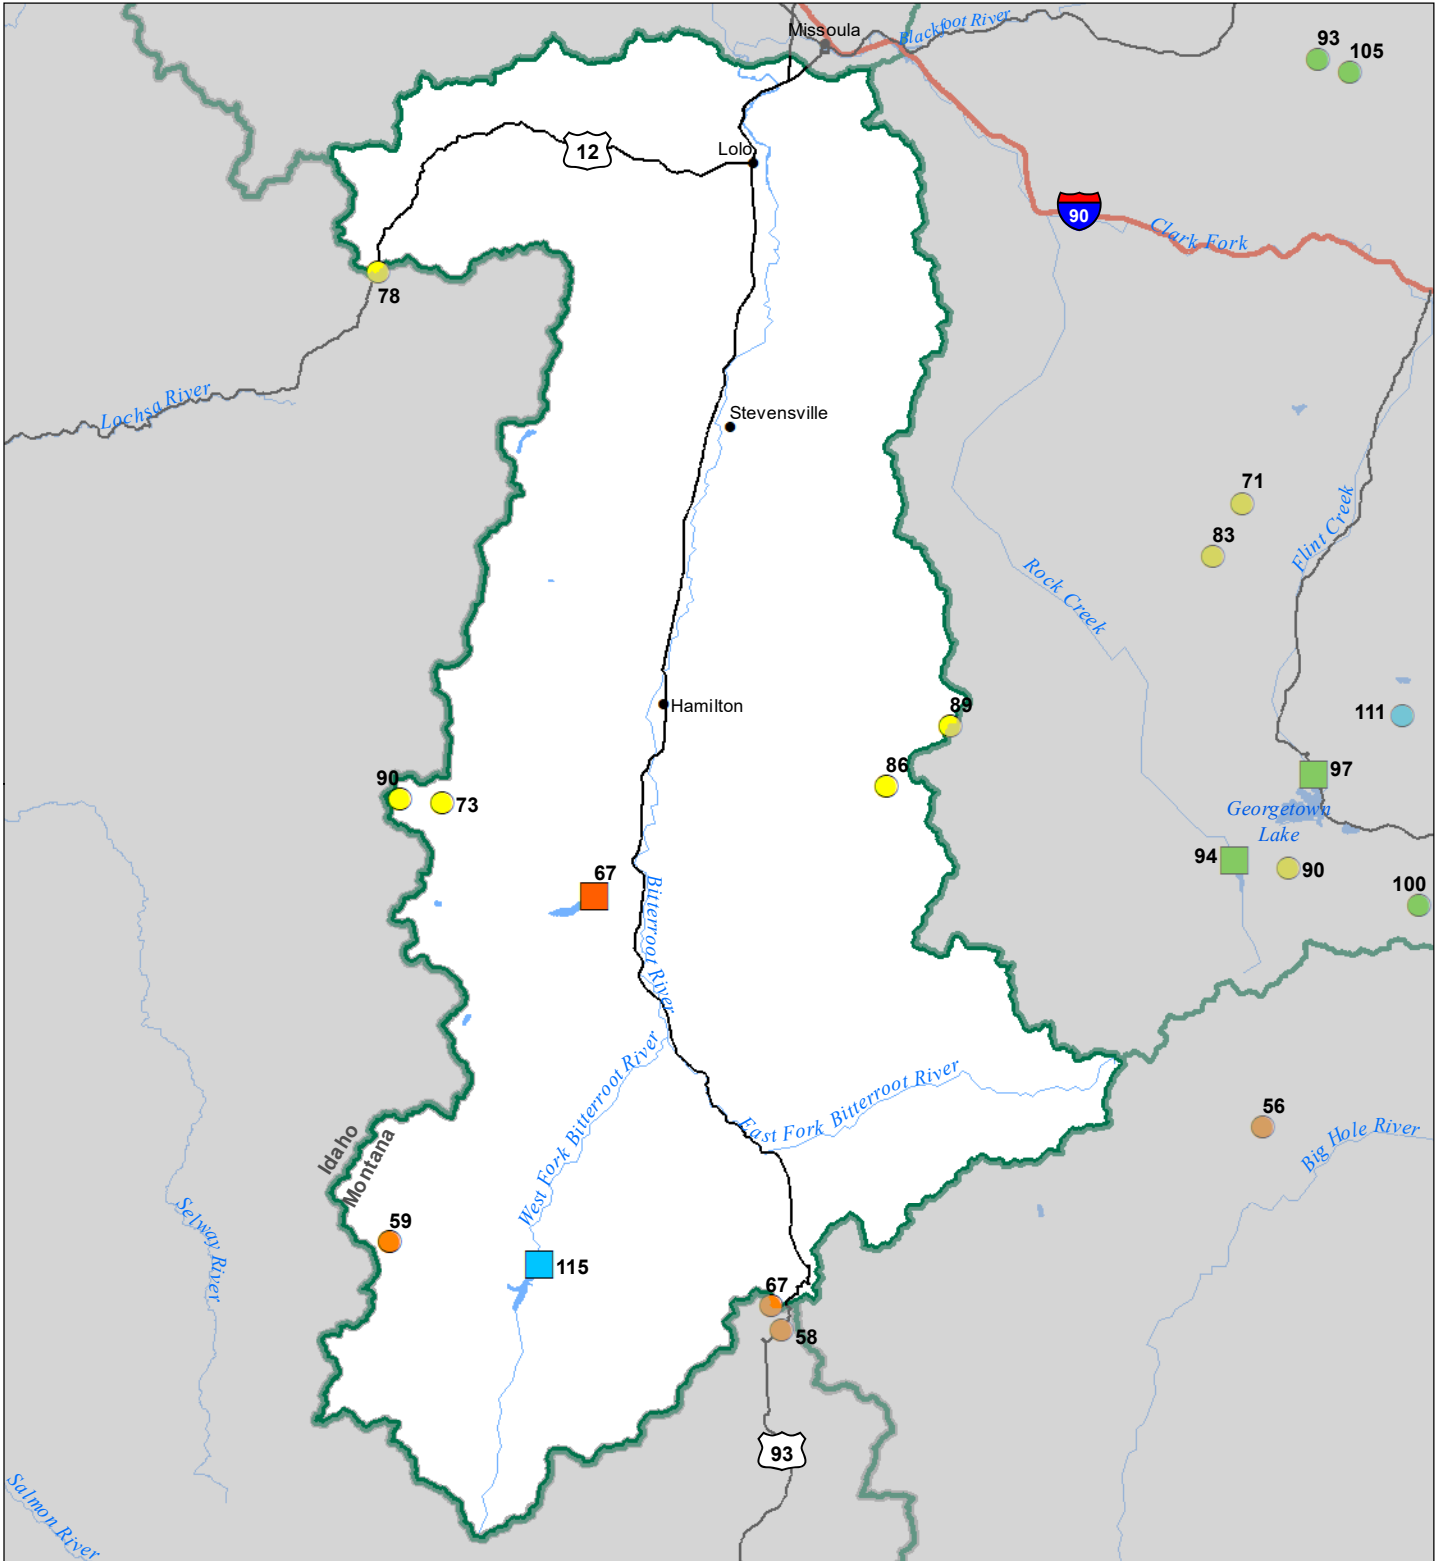

Bitterroot River Basin Monthly Precipitation and Reservoir Levels Percentage of Normal March 1, 2023 (February 1, 2022 - March 1, 2023)

Precipitation Percent of Normal

SNOTEL

- > 150%
- 131 - 150%
- 111 - 130%
- 91 - 110%
- 71 - 90%
- 51 - 70%
- 1 - 50%

COOP/ACIS

- > 150%
- 131 - 150%
- 111 - 130%
- 91 - 110%
- 71 - 90%
- 51 - 70%
- 1 - 50%

Reservoirs Percent of Normal

- > 150%
- 131 - 150%
- 111 - 130%
- 91 - 110%
- 71 - 90%
- 51 - 70%
- 1 - 50%