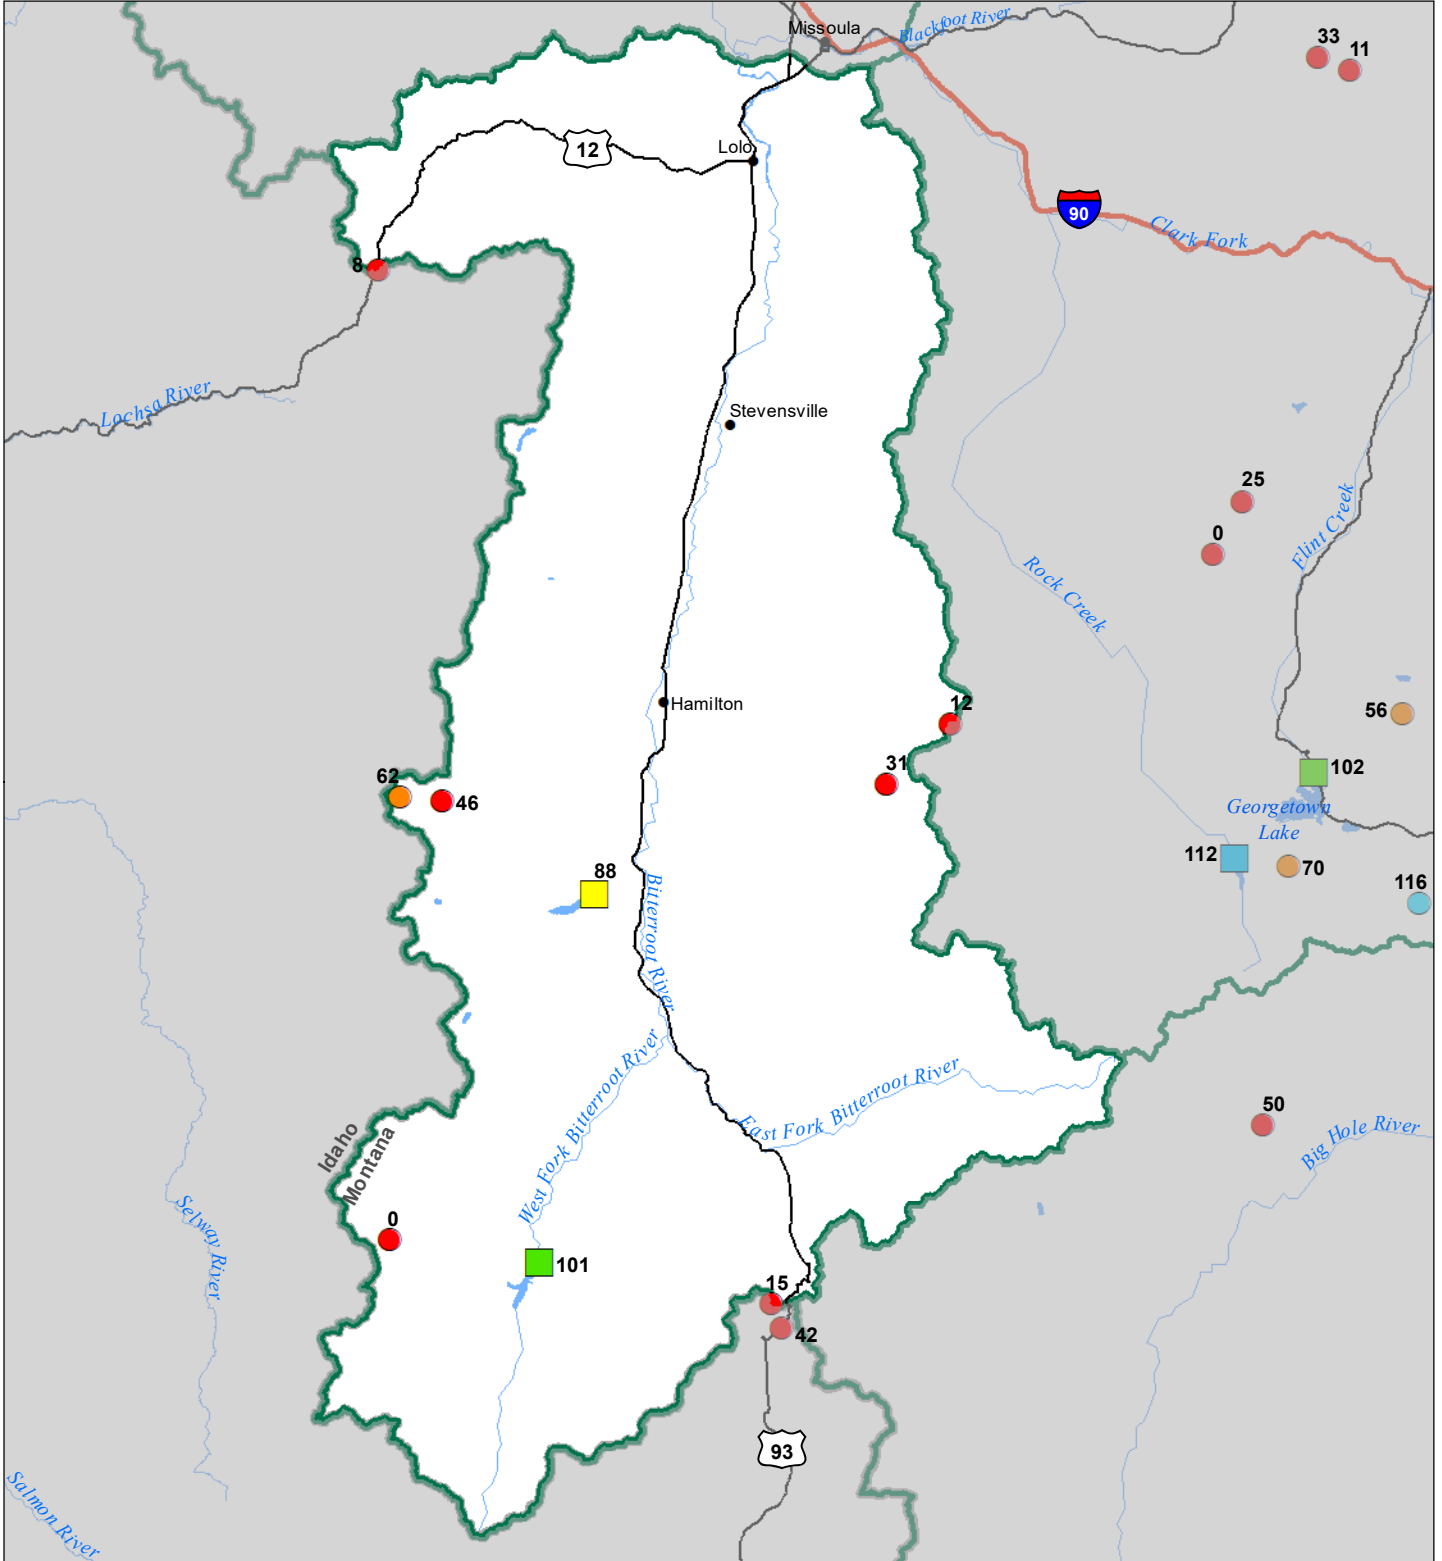

Bitterroot River Basin

Monthly Precipitation and Reservoir Levels

Percentage of Normal

August 1, 2023 (July 1, 2023 - August 1, 2023)

Precipitation Percent of Normal

SNOTEL

- > 150%
- 131 - 150%
- 111 - 130%
- 91 - 110%
- 71 - 90%
- 51 - 70%
- 1 - 50%

COOP/ACIS

- > 150%
- 131 - 150%
- 111 - 130%
- 91 - 110%
- 71 - 90%
- 51 - 70%
- 1 - 50%

Reservoirs Percent of Normal

- > 150%
- 131 - 150%
- 111 - 130%
- 91 - 110%
- 71 - 90%
- 51 - 70%
- 1 - 50%