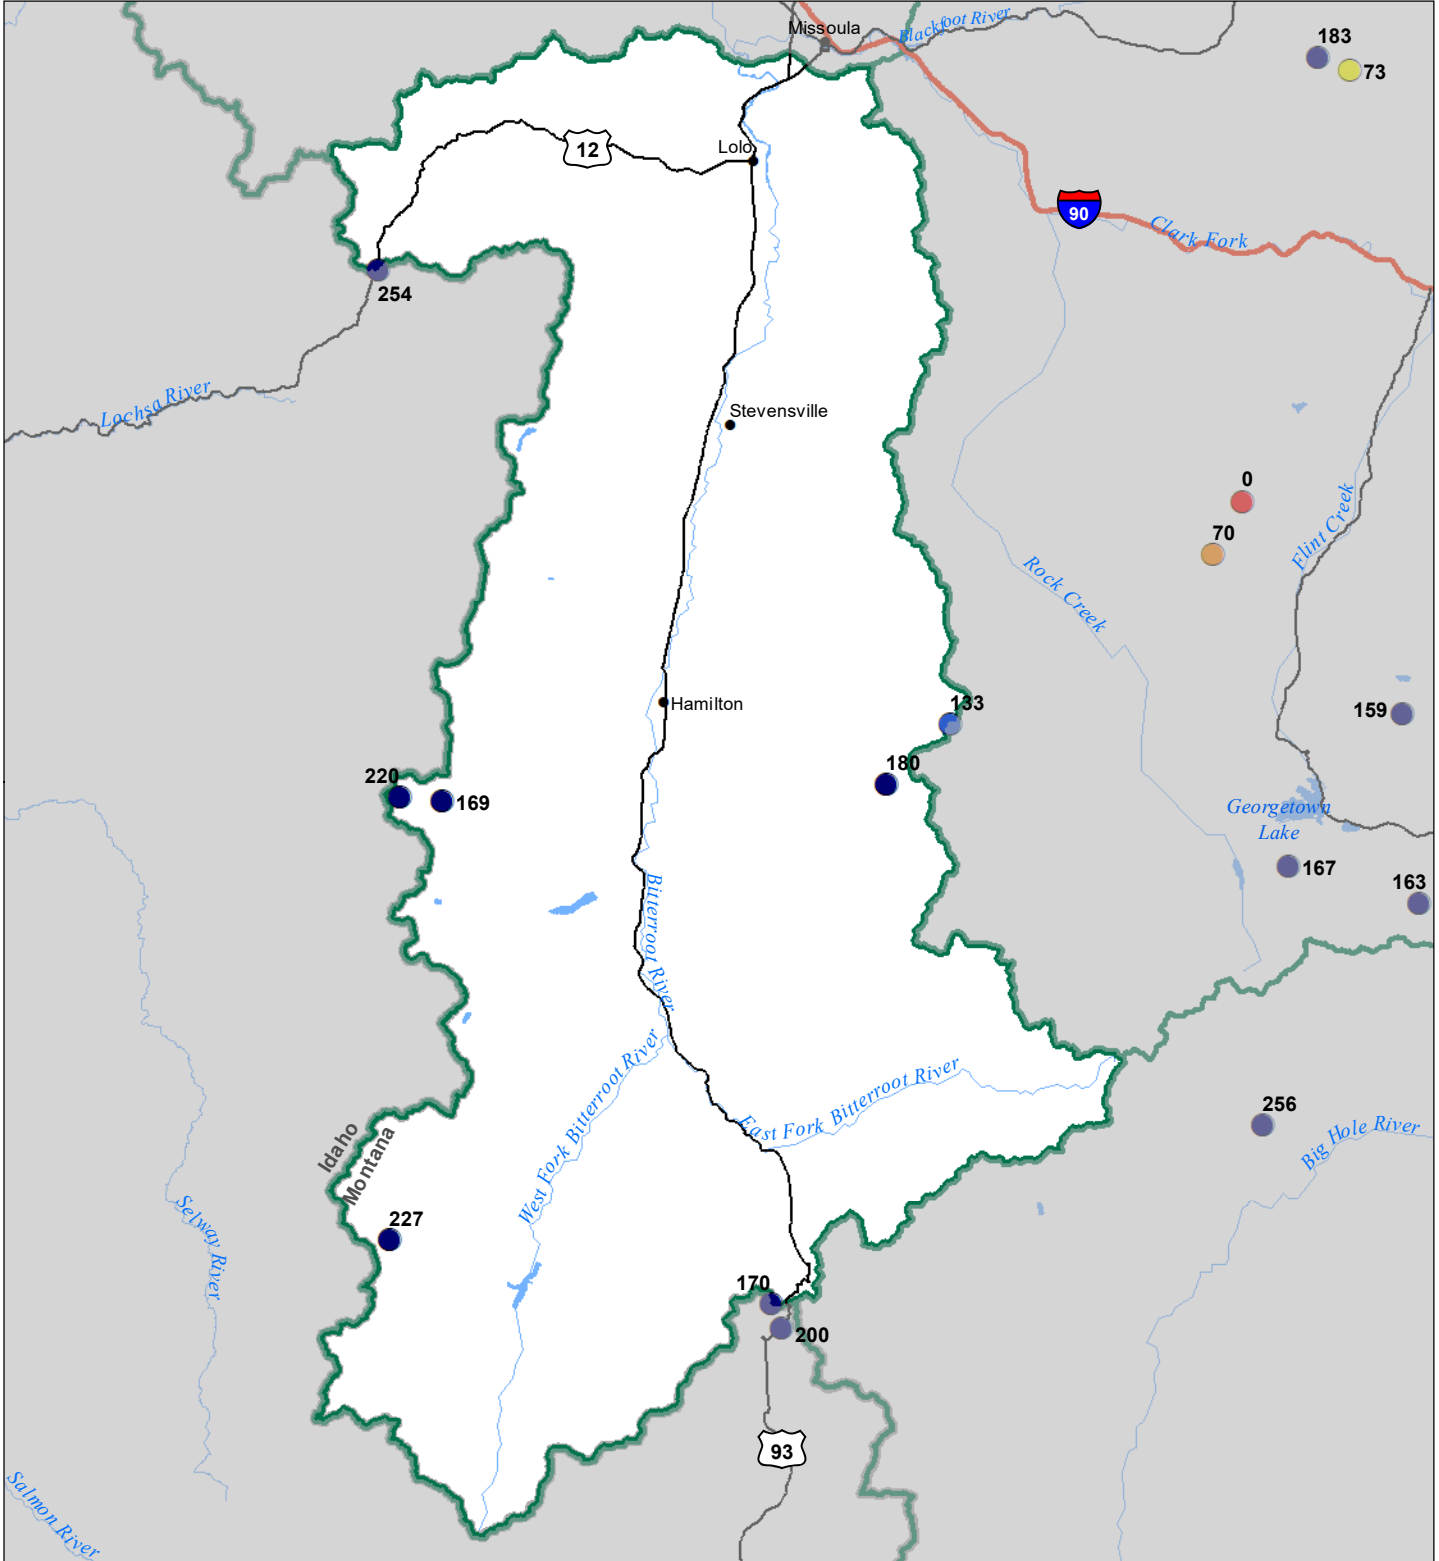

Bitterroot River Basin

Monthly Precipitation and Reservoir Levels

Percentage of Normal

September 1, 2023 (August 1, 2023 - September 1, 2023)

Precipitation Percent of Normal

SNOTEL

- > 150%
- 131 - 150%
- 111 - 130%
- 91 - 110%
- 71 - 90%
- 51 - 70%
- 1 - 50%

COOP/ACIS

- > 150%
- 131 - 150%
- 111 - 130%
- 91 - 110%
- 71 - 90%
- 51 - 70%
- 1 - 50%

Reservoirs Percent of Normal

- > 150%
- 131 - 150%
- 111 - 130%
- 91 - 110%
- 71 - 90%
- 51 - 70%
- 1 - 50%