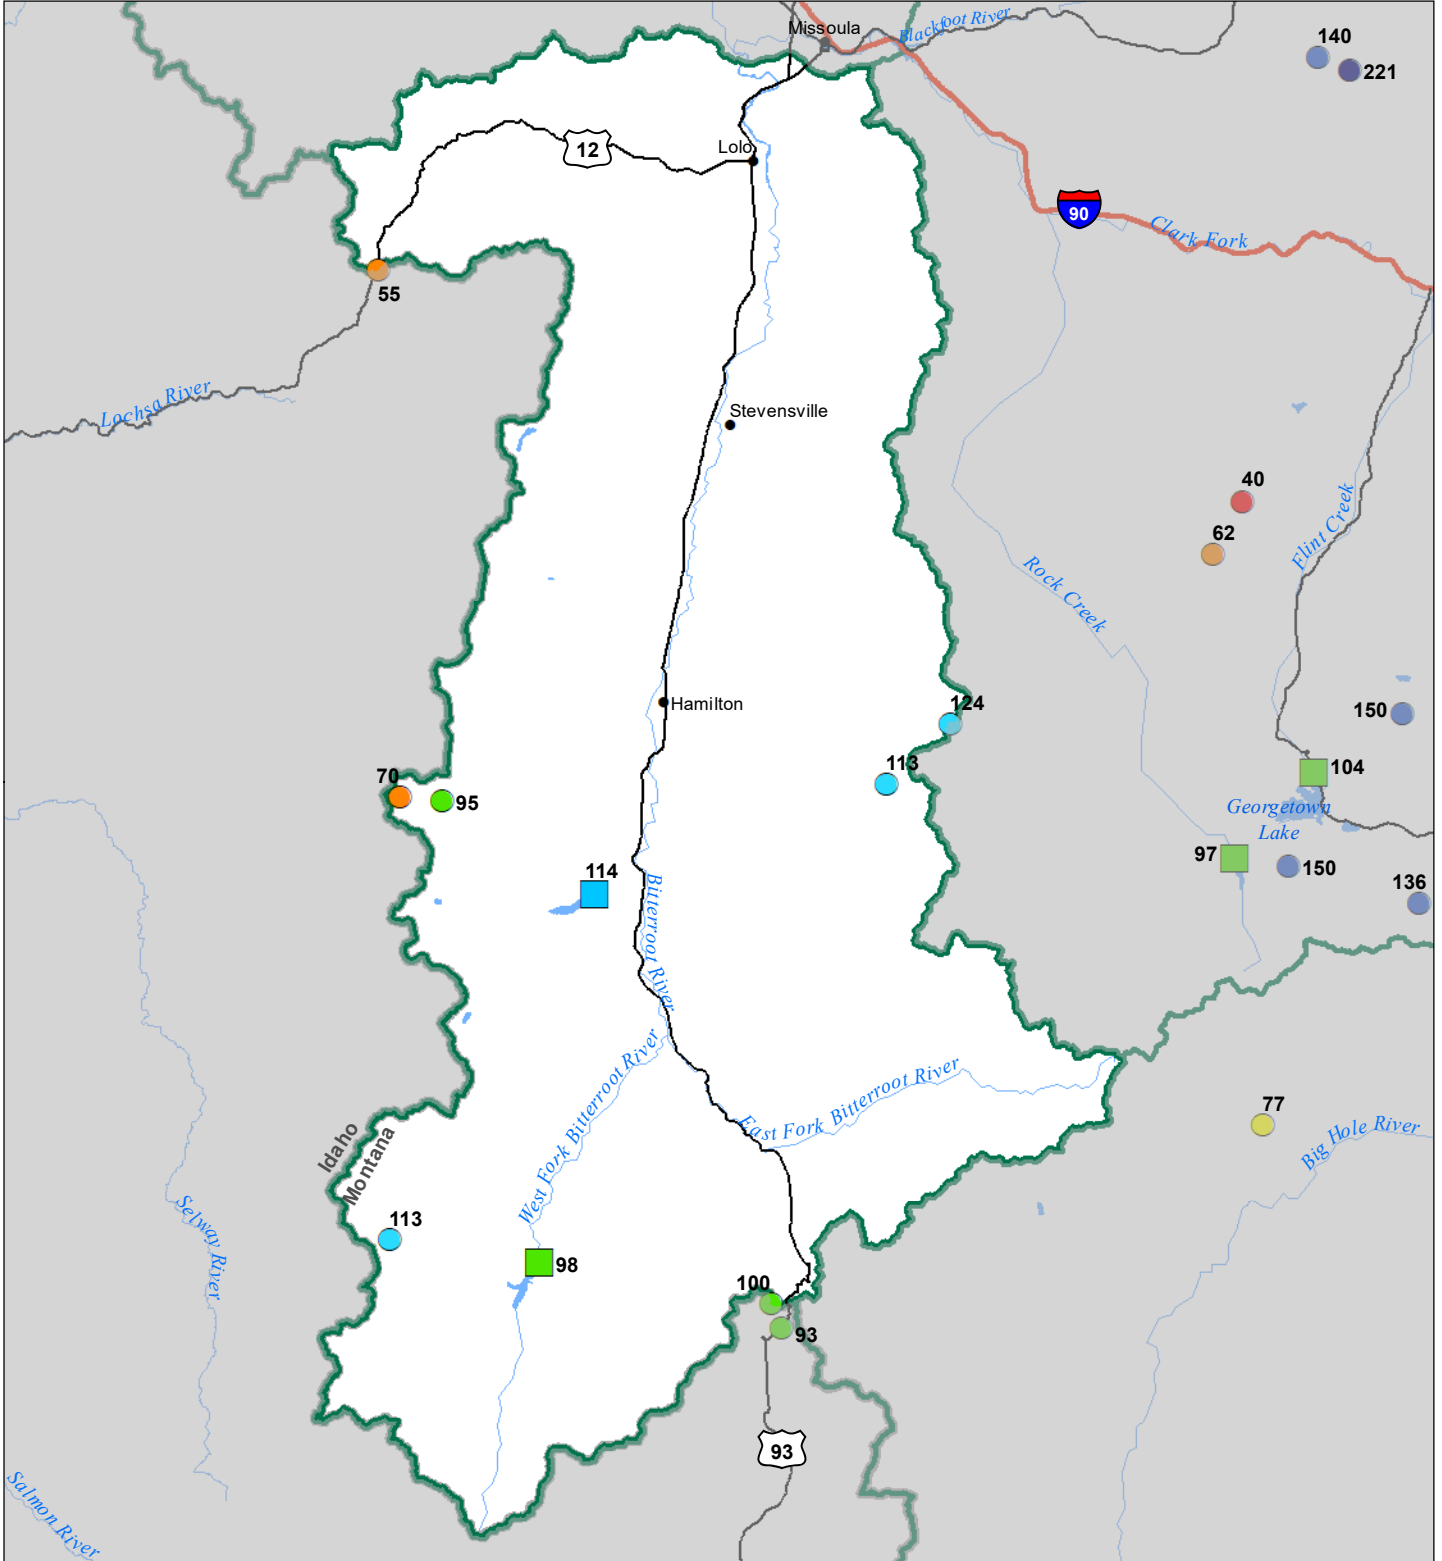

# Bitterroot River Basin Monthly Precipitation and Reservoir Levels Percentage of Normal October 1, 2023 (September 1, 2023 - October 1, 2023)

### Precipitation Percent of Normal

#### SNOTEL

- > 150%
- 131 - 150%
- 111 - 130%
- 91 - 110%
- 71 - 90%
- 51 - 70%
- 1 - 50%