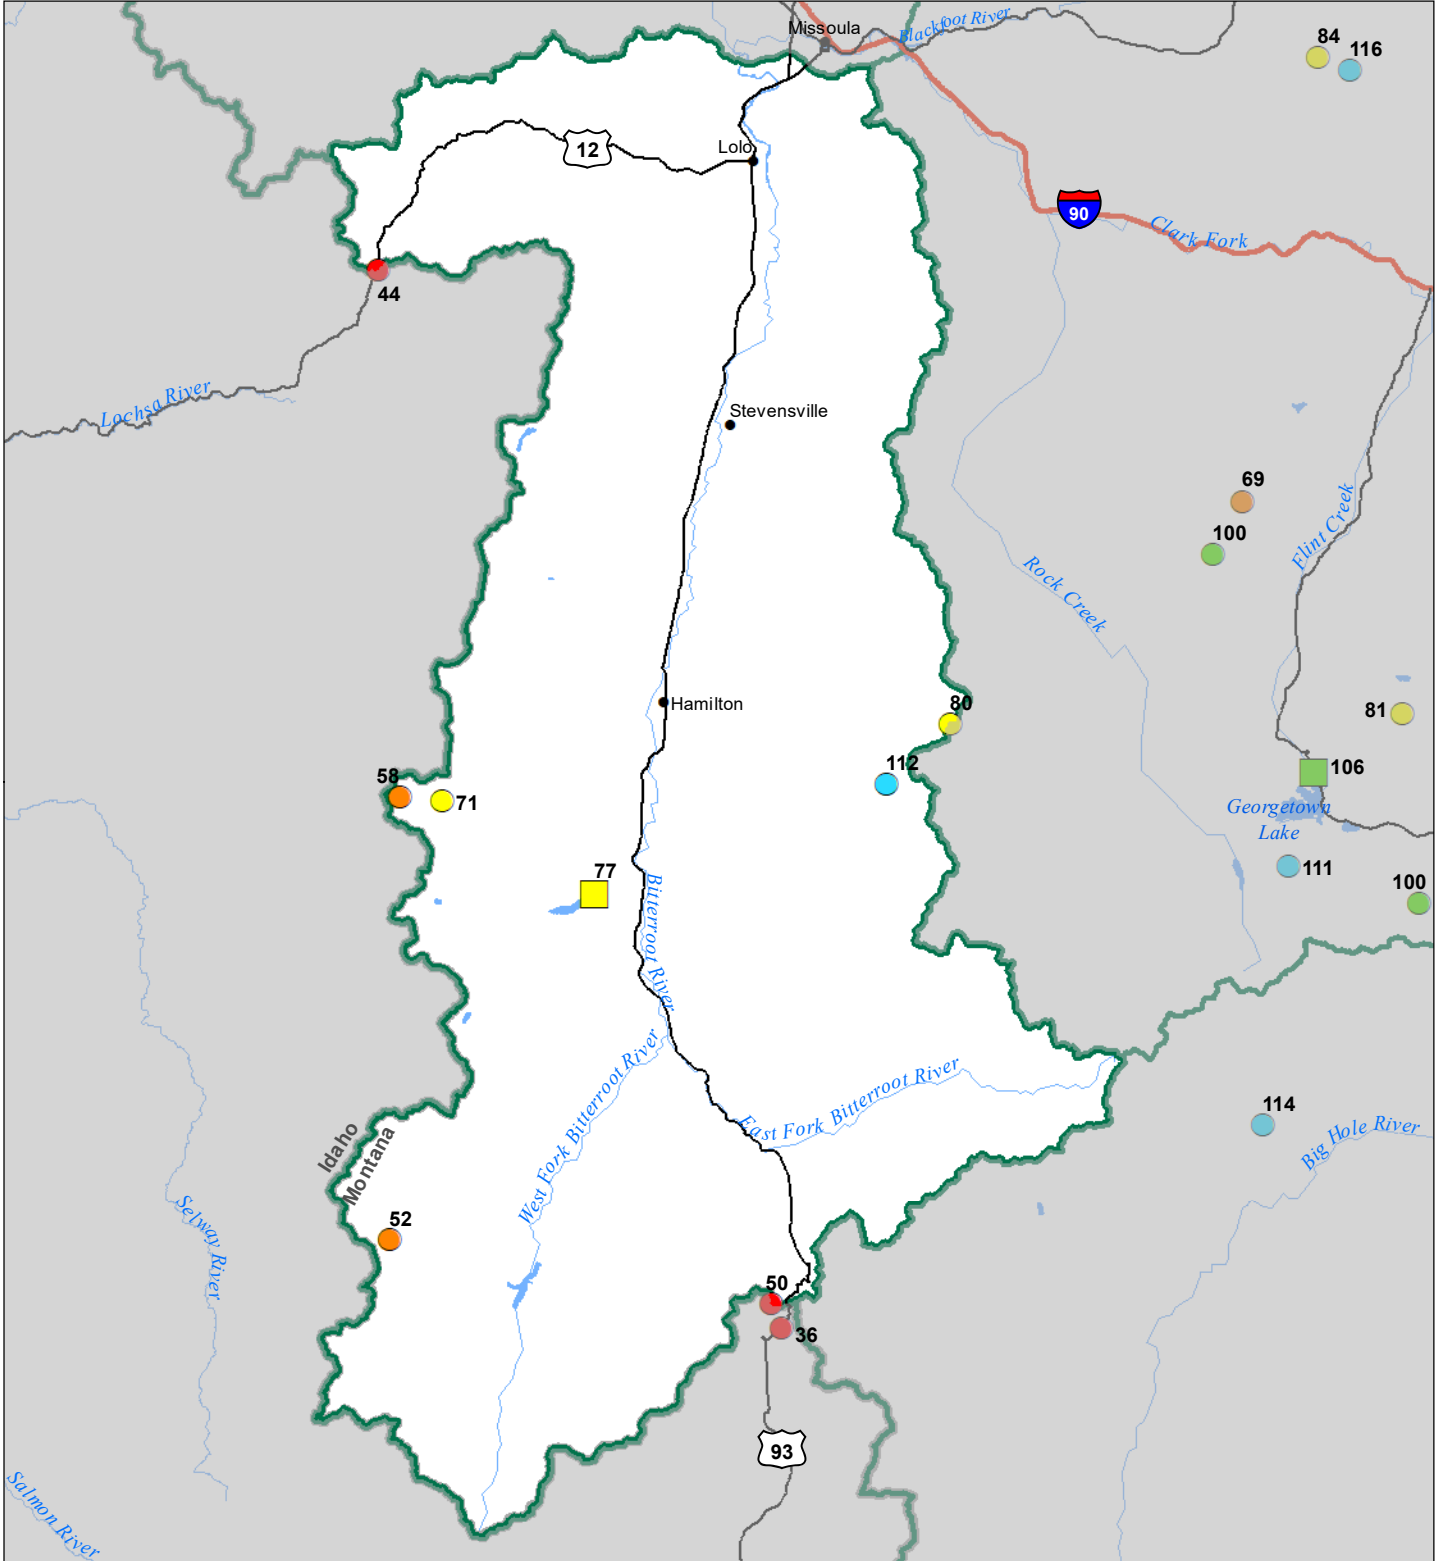

# Bitterroot River Basin

## Monthly Precipitation and Reservoir Levels

### Percentage of Normal

November 1, 2023 (October 1, 2023 - November 1, 2023)