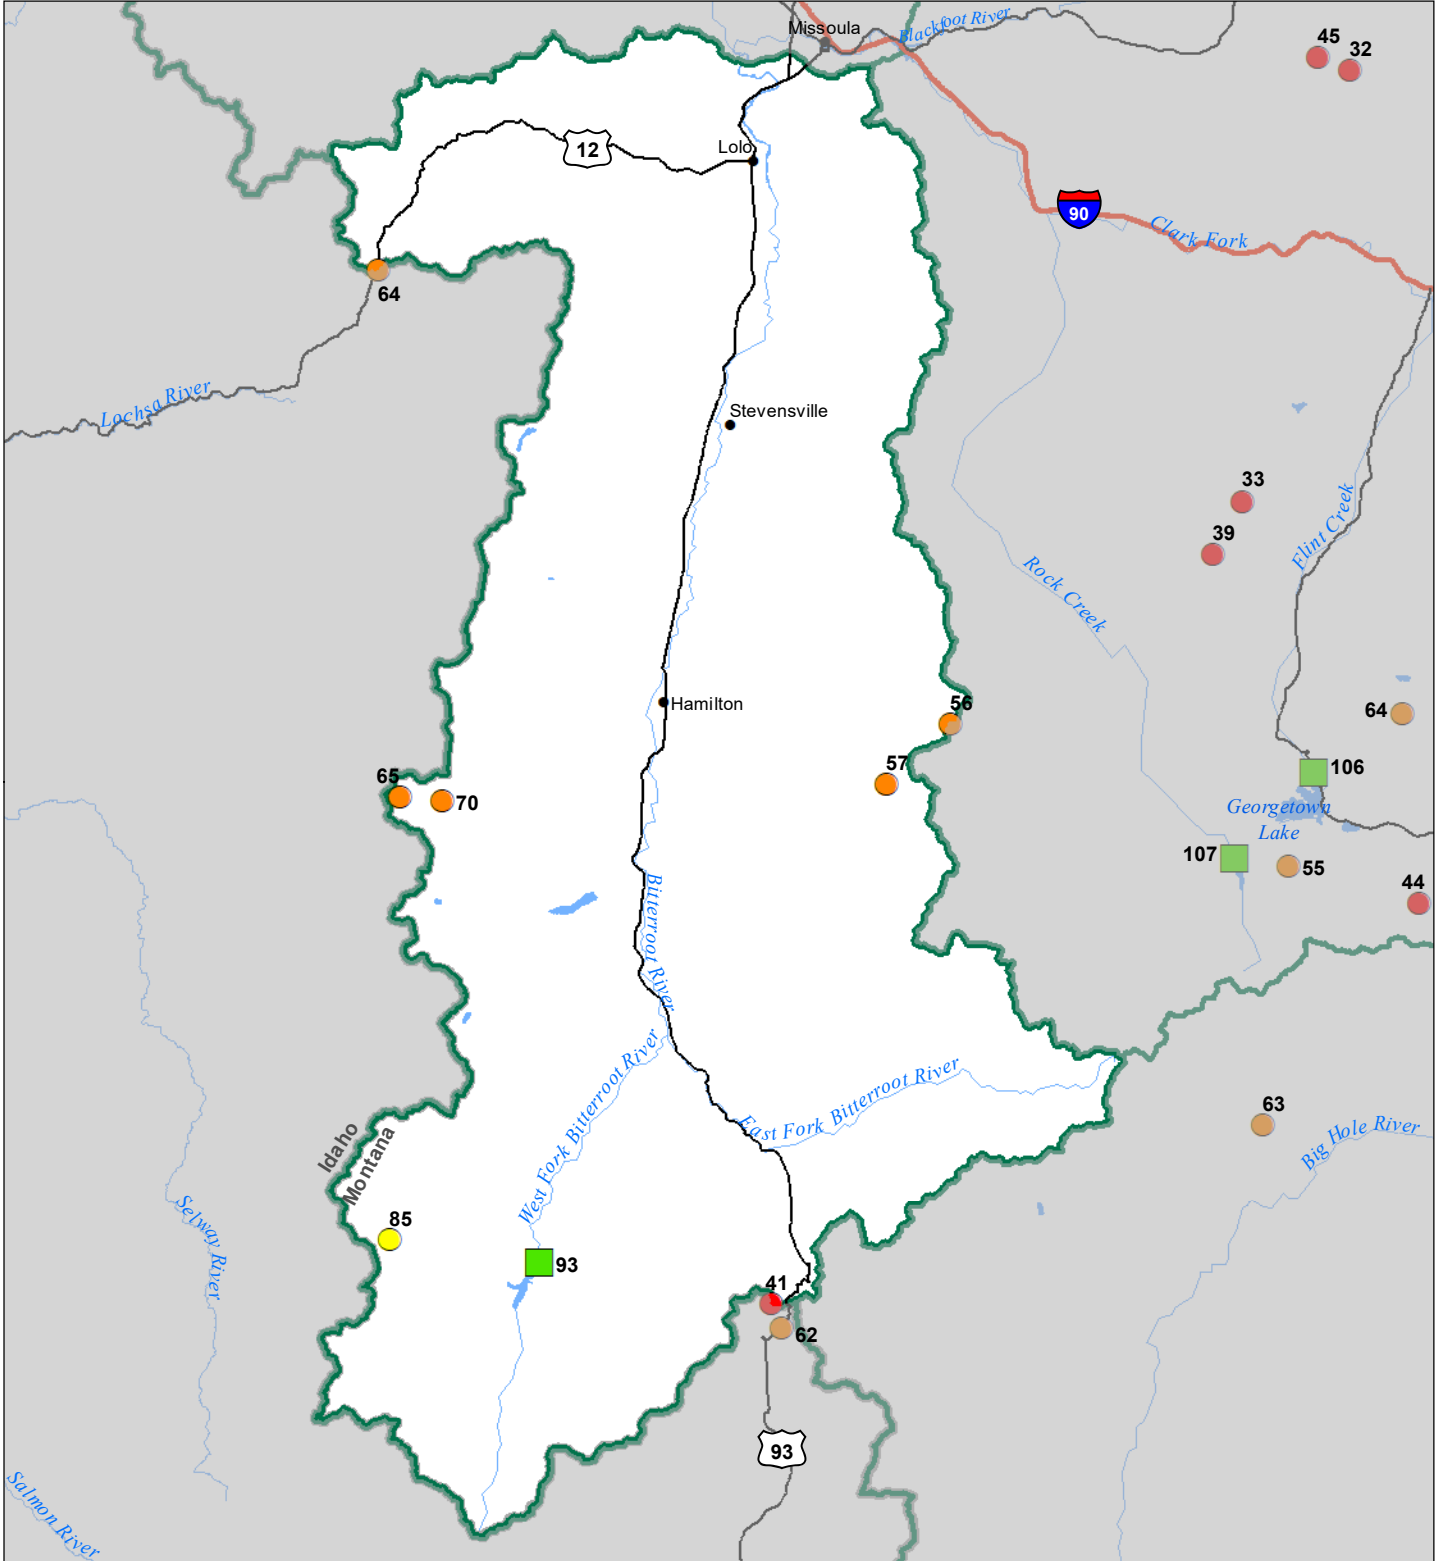

# Bitterroot River Basin

## Monthly Precipitation and Reservoir Levels

### Percentage of Normal

December 1, 2023 (November 1, 2023 - December 1, 2023)

#### SNOTEL

- > 150%
- 131 - 150%
- 111 - 130%
- 91 - 110%
- 71 - 90%
- 51 - 70%
- 1 - 50%