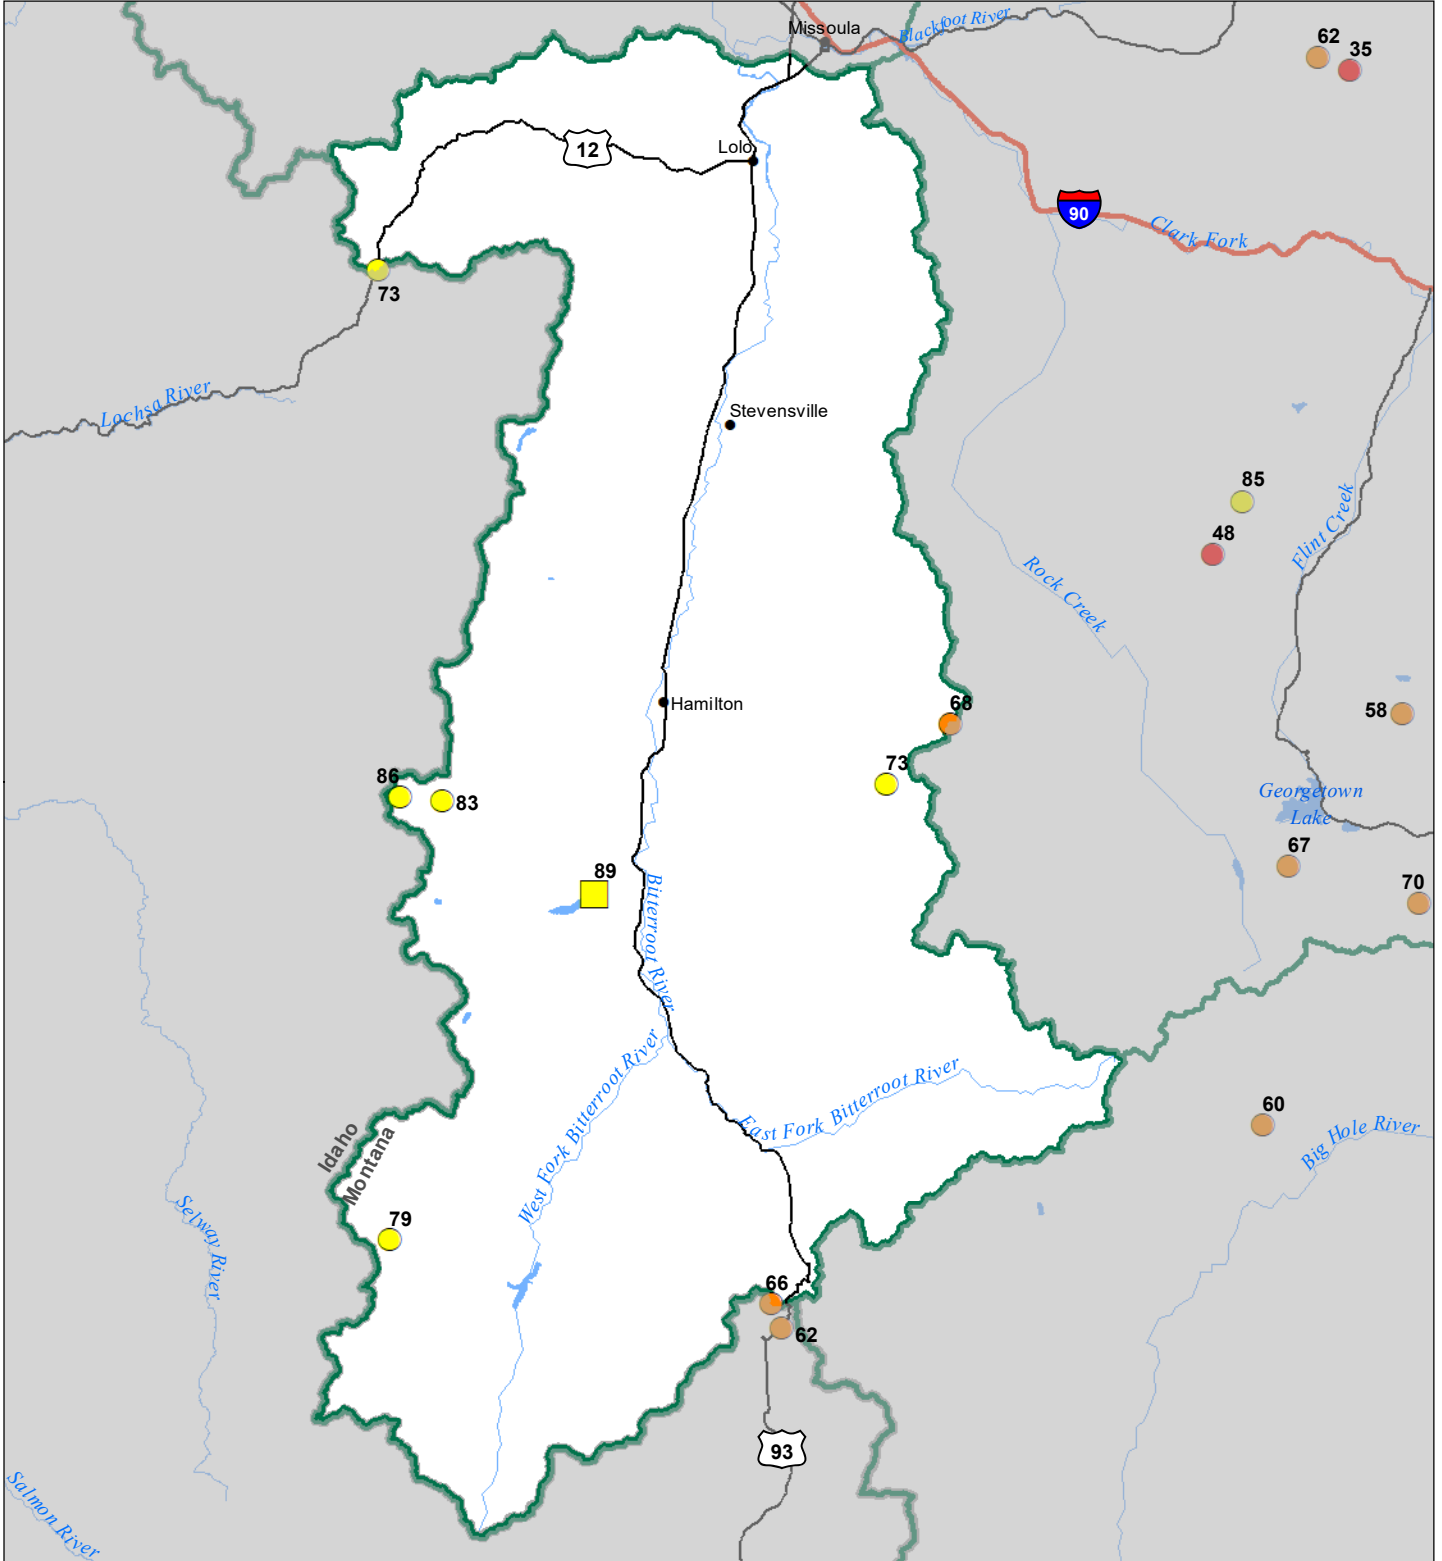

# Bitterroot River Basin Monthly Precipitation and Reservoir Levels Percentage of Normal February 1, 2024 (January 1, 2023 - February 1, 2024)

### Precipitation Percent of Normal

#### SNOTEL

- > 150%
- 131 - 150%
- 111 - 130%
- 91 - 110%
- 71 - 90%
- 51 - 70%
- 1 - 50%