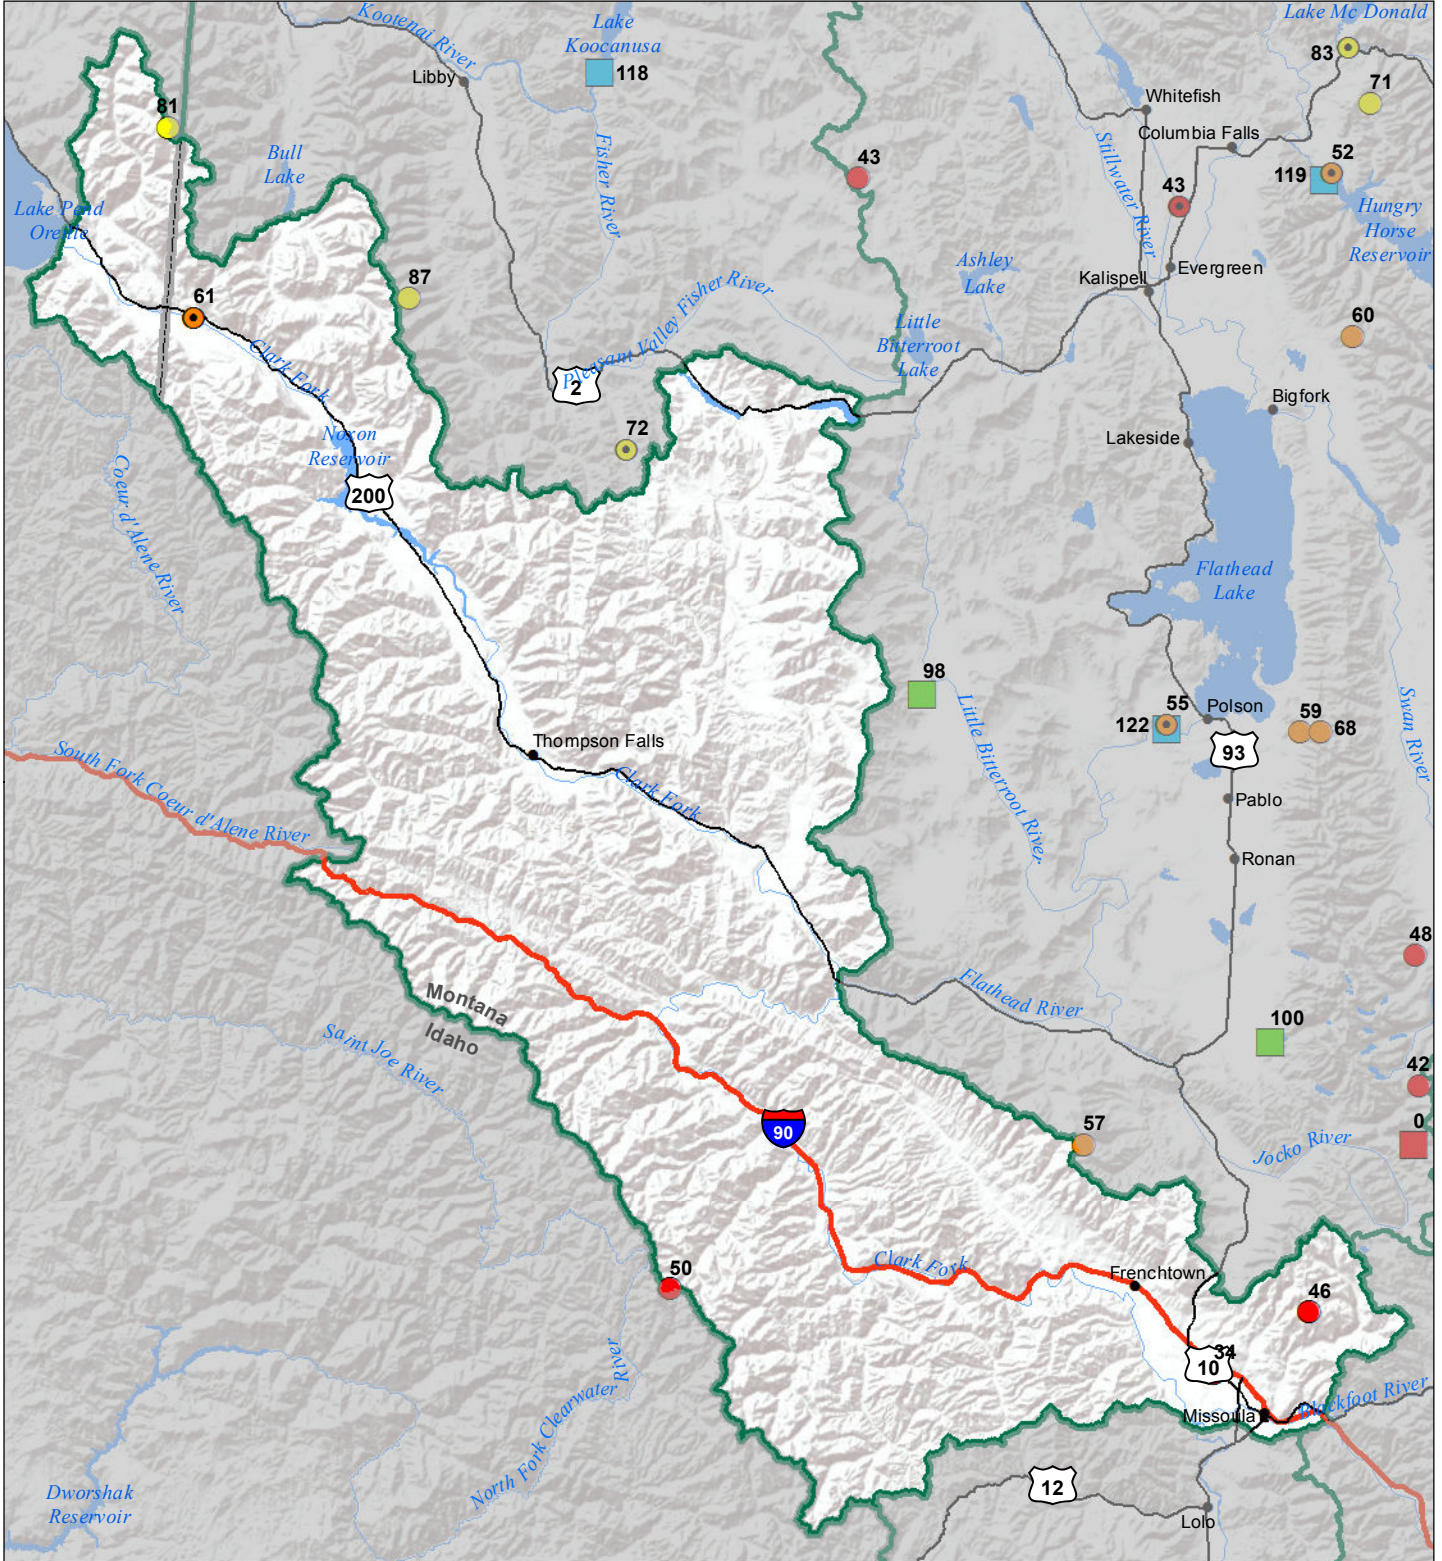

Lower Clark Fork River Basin Monthly Precipitation and Reservoir Levels Percentage of Normal December 1, 2016 (November 1, 2016 - December 1, 2016)

Precipitation Percent of Normal

SNOTEL

- > 150%
- 131 - 150%
- 111 - 130%
- 91 - 110%
- 71 - 90%
- 51 - 70%
- 1 - 50%

COOP/ACIS

- > 150%
- 131 - 150%
- 111 - 130%
- 91 - 110%
- 71 - 90%
- 51 - 70%
- 1 - 50%

Reservoirs Percent of Normal

- > 150%
- 131 - 150%
- 111 - 130%
- 91 - 110%
- 71 - 90%
- 51 - 70%
- 1 - 50%

Montana State Library
Natural Resource
Information System