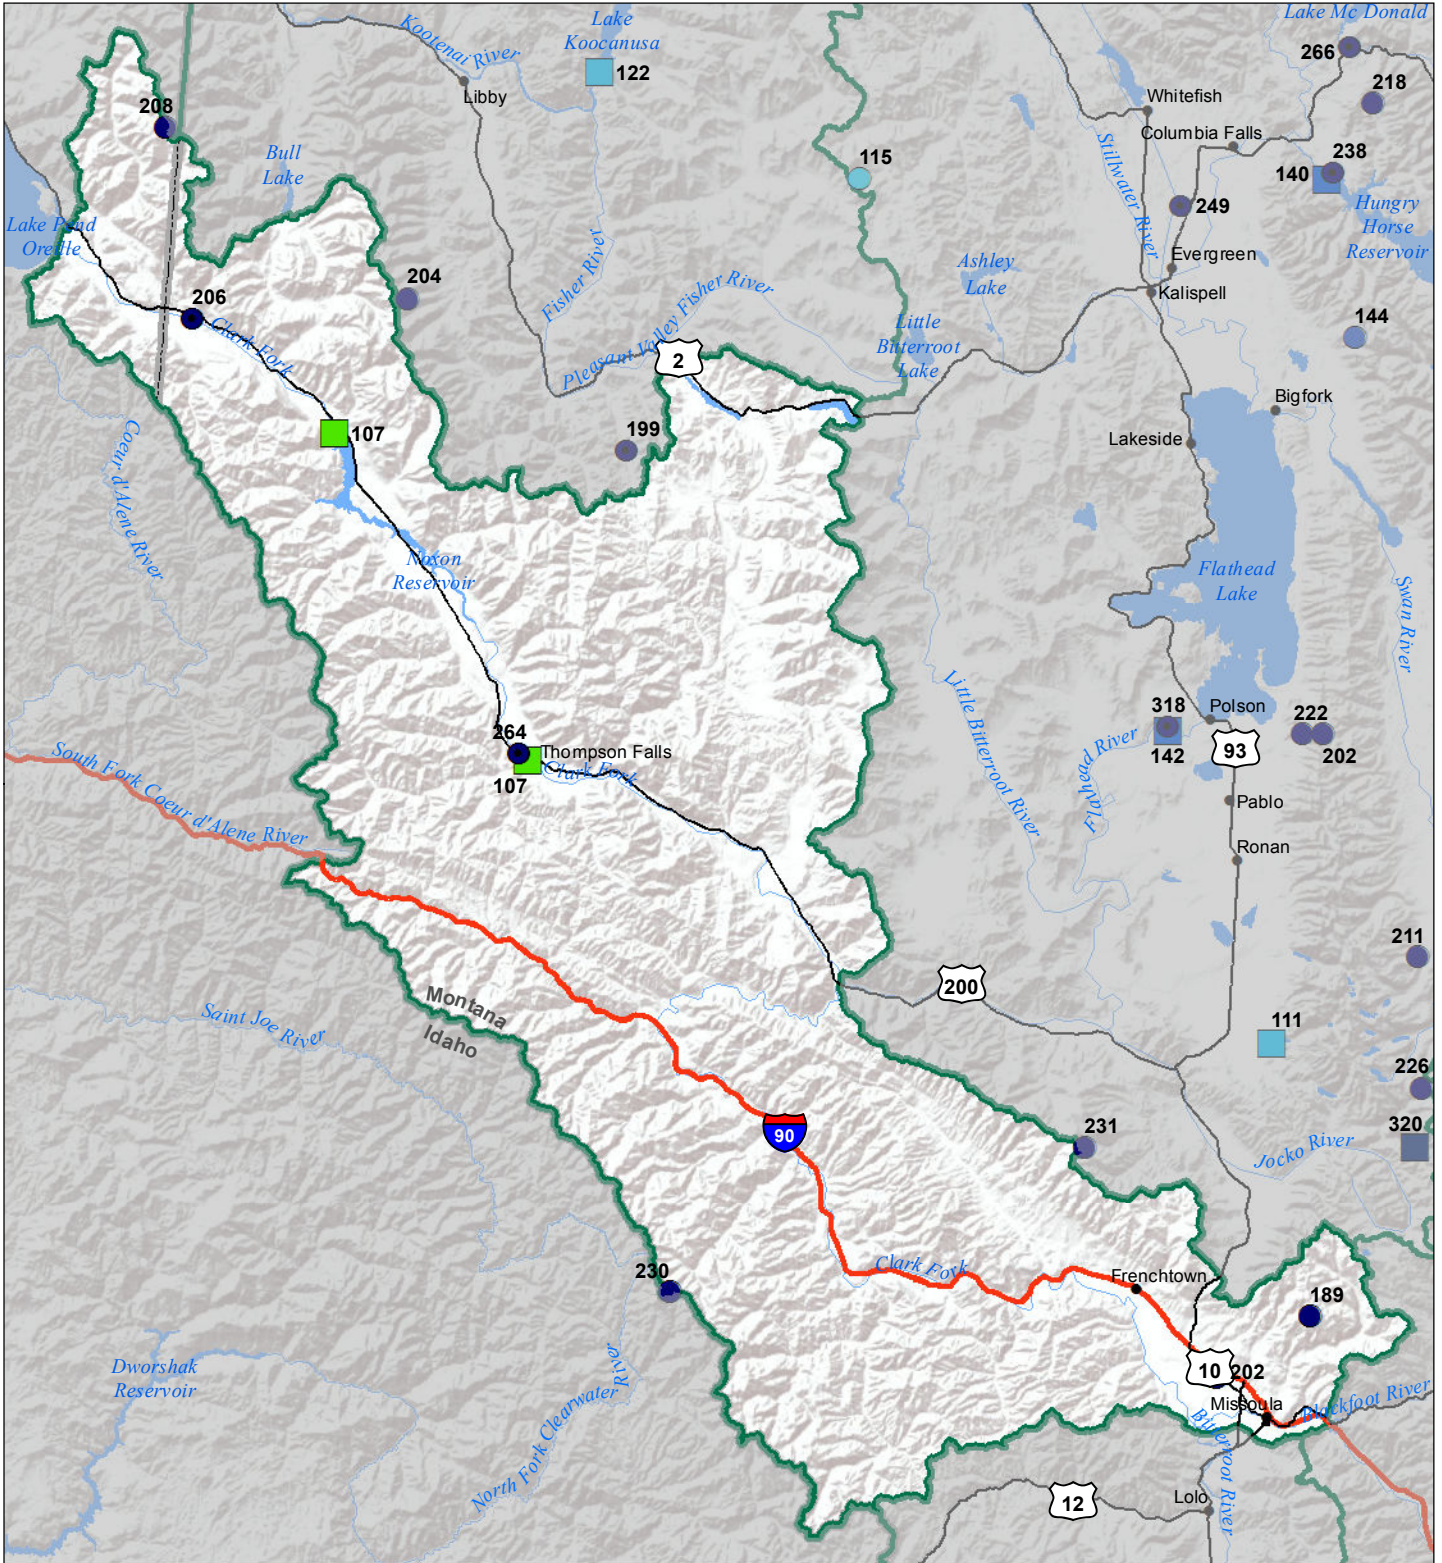

# Lower Clark Fork River Basin Monthly Precipitation and Reservoir Levels Percentage of Normal April 1, 2017 (March 1, 2017 - April 1, 2017)

### Precipitation Percent of Normal

#### SNOTEL

- > 150%
- 131 - 150%
- 111 - 130%
- 91 - 110%
- 71 - 90%
- 51 - 70%
- 1 - 50%