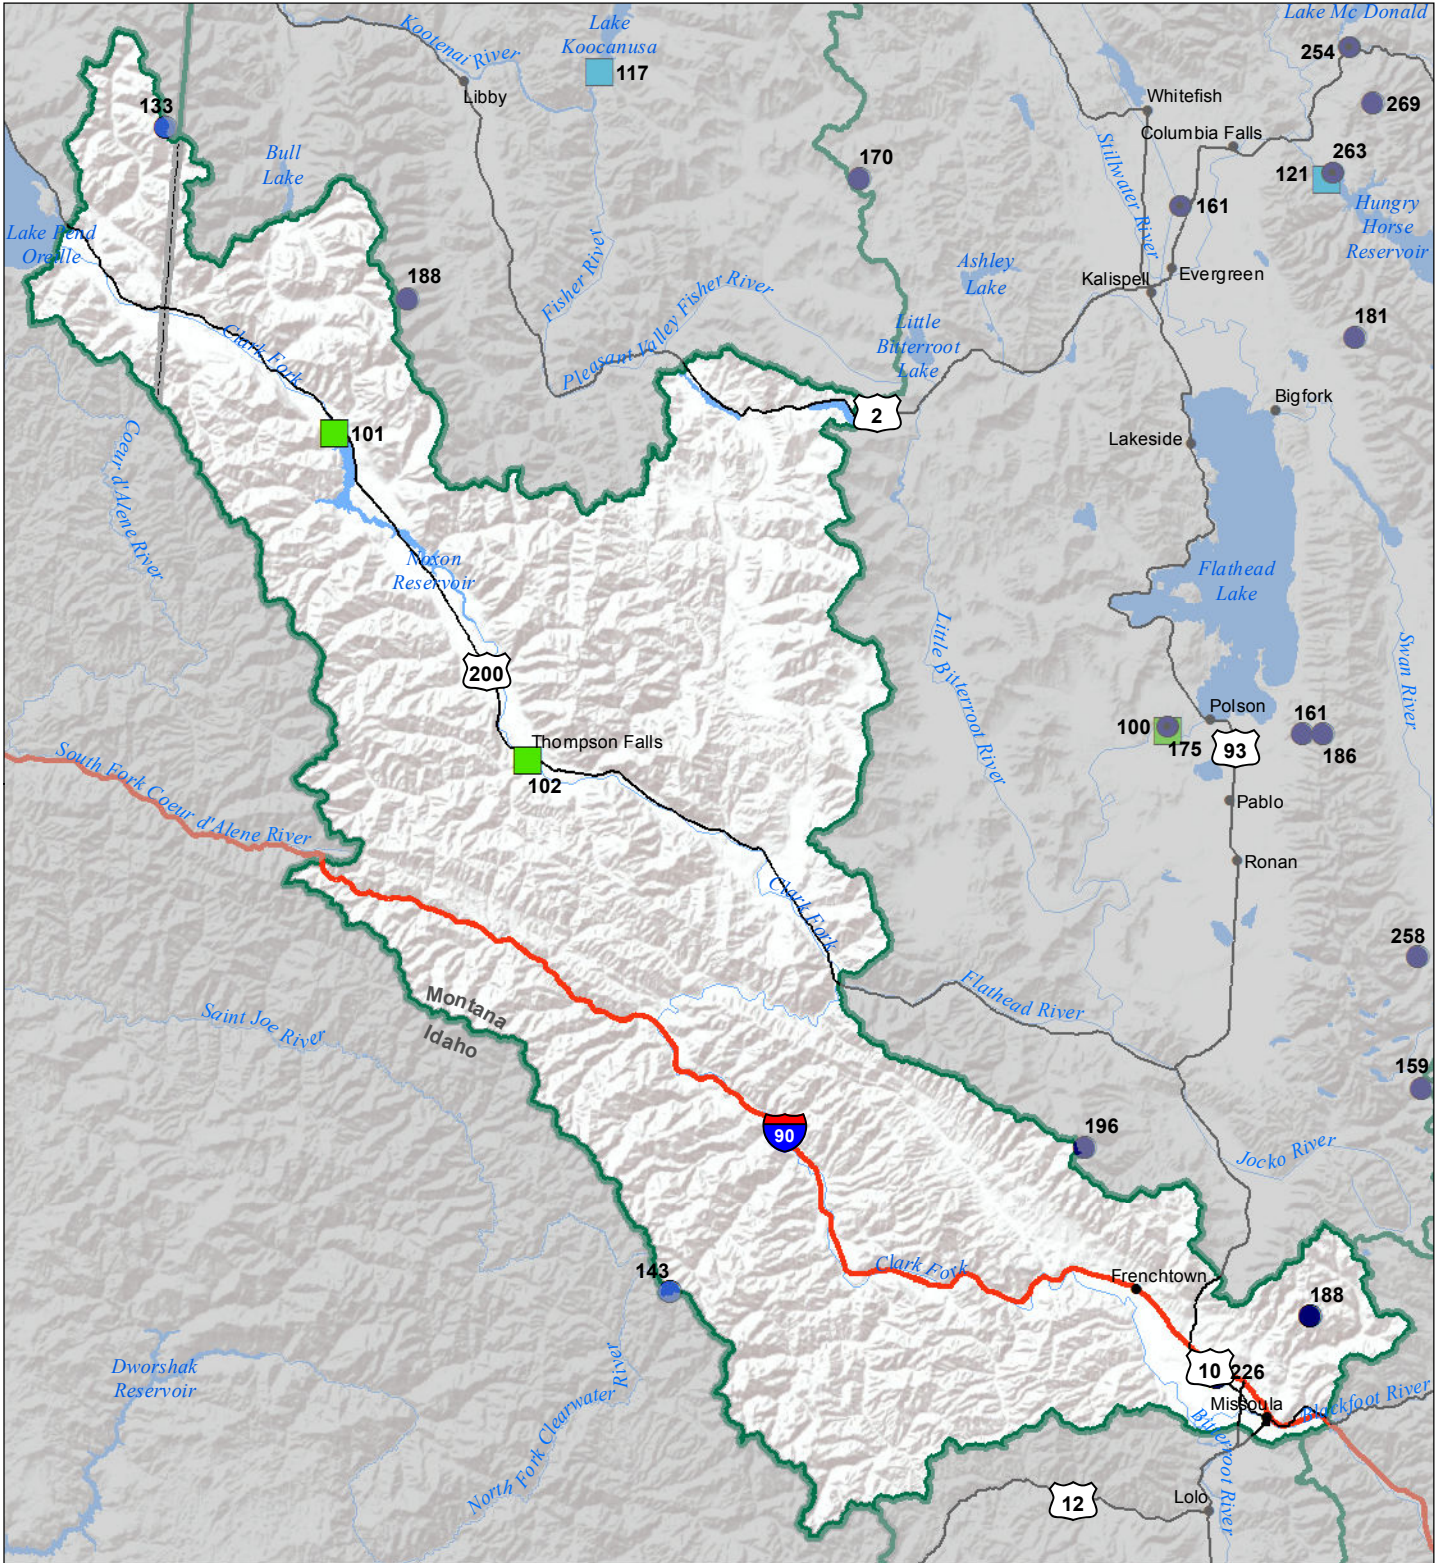

# Lower Clark Fork River Basin Monthly Precipitation and Reservoir Levels Percentage of Normal March 1, 2018 (February 1, 2018 - March 1, 2018)

### Precipitation Percent of Normal

SNOTEL		COOP/ACIS	
● > 150%	● 71 - 90%	● > 150%	● 71 - 90%
● 131 - 150%	● 51 - 70%	● 131 - 150%	● 51 - 70%
● 111 - 130%	● 1 - 50%	● 111 - 130%	● 1 - 50%
● 91 - 110%		● 91 - 110%	

### Reservoirs Percent of Normal

■ > 150%
■ 131 - 150%
■ 111 - 130%
■ 91 - 110%
■ 71 - 90%
■ 51 - 70%
■ 1 - 50%