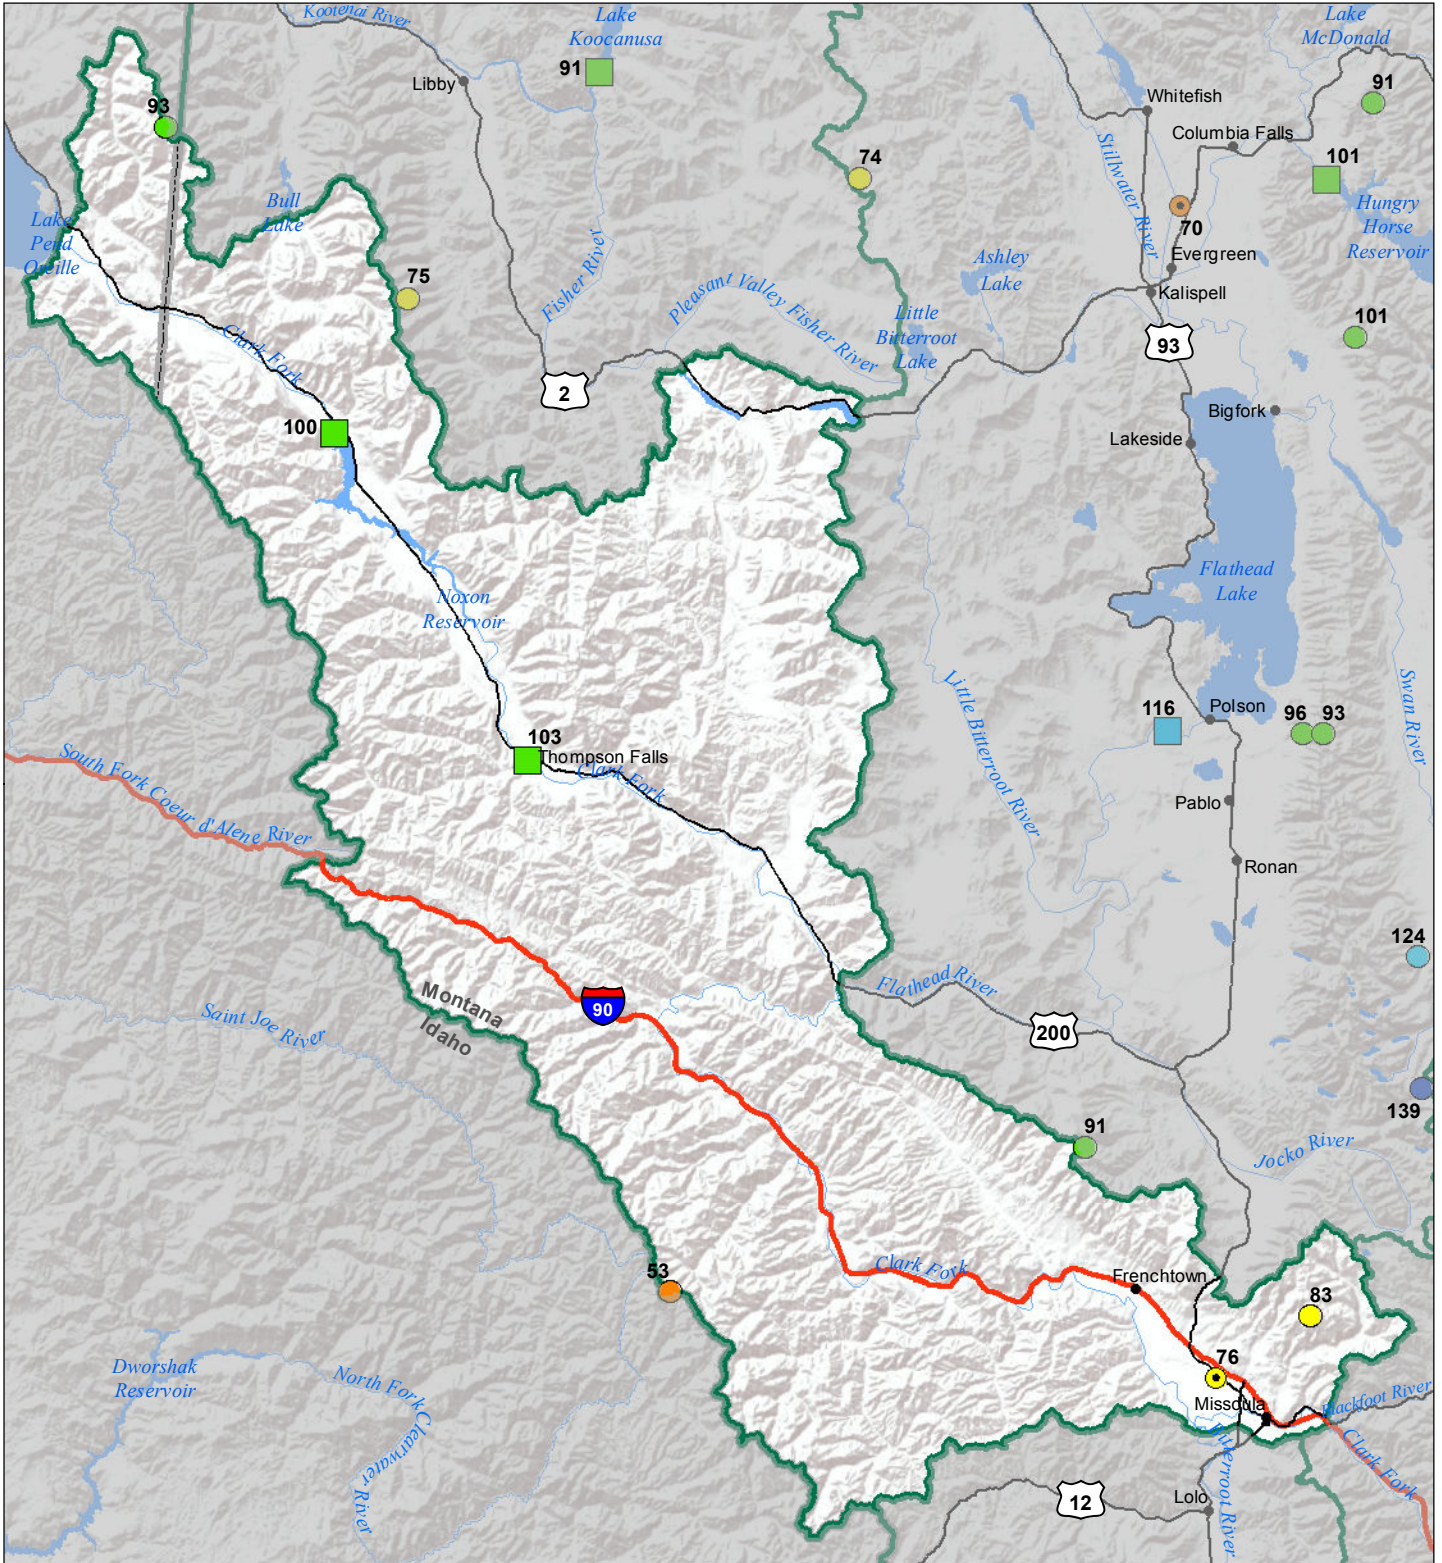

Lower Clark Fork River Basin Monthly Precipitation and Reservoir Levels Percentage of Normal April 1, 2018 (March 1, 2018 - April 1, 2018)

Precipitation Percent of Normal

SNOTEL

- > 150%
- 131 - 150%
- 111 - 130%
- 91 - 110%
- 71 - 90%
- 51 - 70%
- 1 - 50%

COOP/ACIS

- > 150%
- 131 - 150%
- 111 - 130%
- 91 - 110%
- 71 - 90%
- 51 - 70%
- 1 - 50%

Reservoirs Percent of Normal

- > 150%
- 131 - 150%
- 111 - 130%
- 91 - 110%
- 71 - 90%
- 51 - 70%
- 1 - 50%