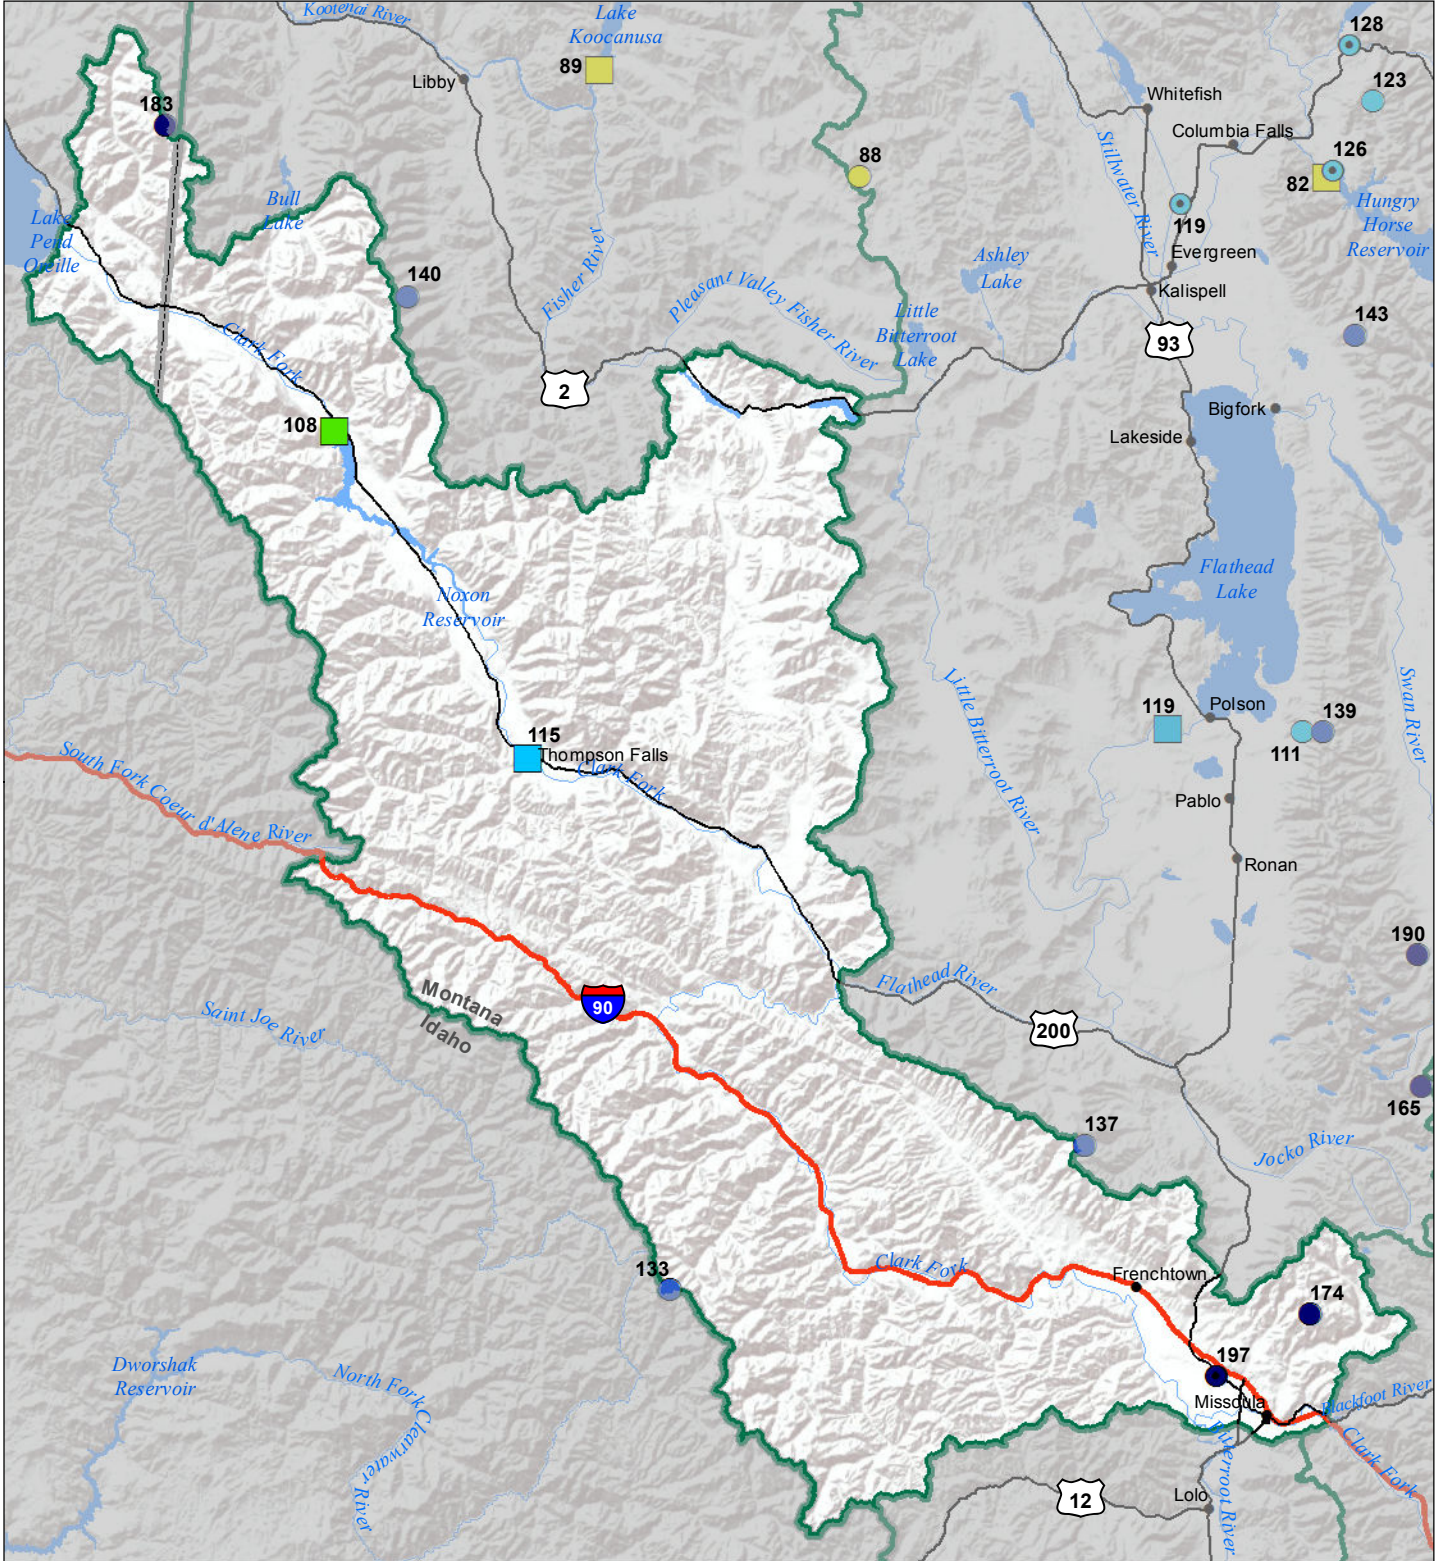

# Lower Clark Fork River Basin Monthly Precipitation and Reservoir Levels Percentage of Normal May 1, 2018 (April 1, 2018 - May 1, 2018)

### Precipitation Percent of Normal

#### SNOTEL

- > 150%
- 131 - 150%
- 111 - 130%
- 91 - 110%
- 71 - 90%
- 51 - 70%
- 1 - 50%