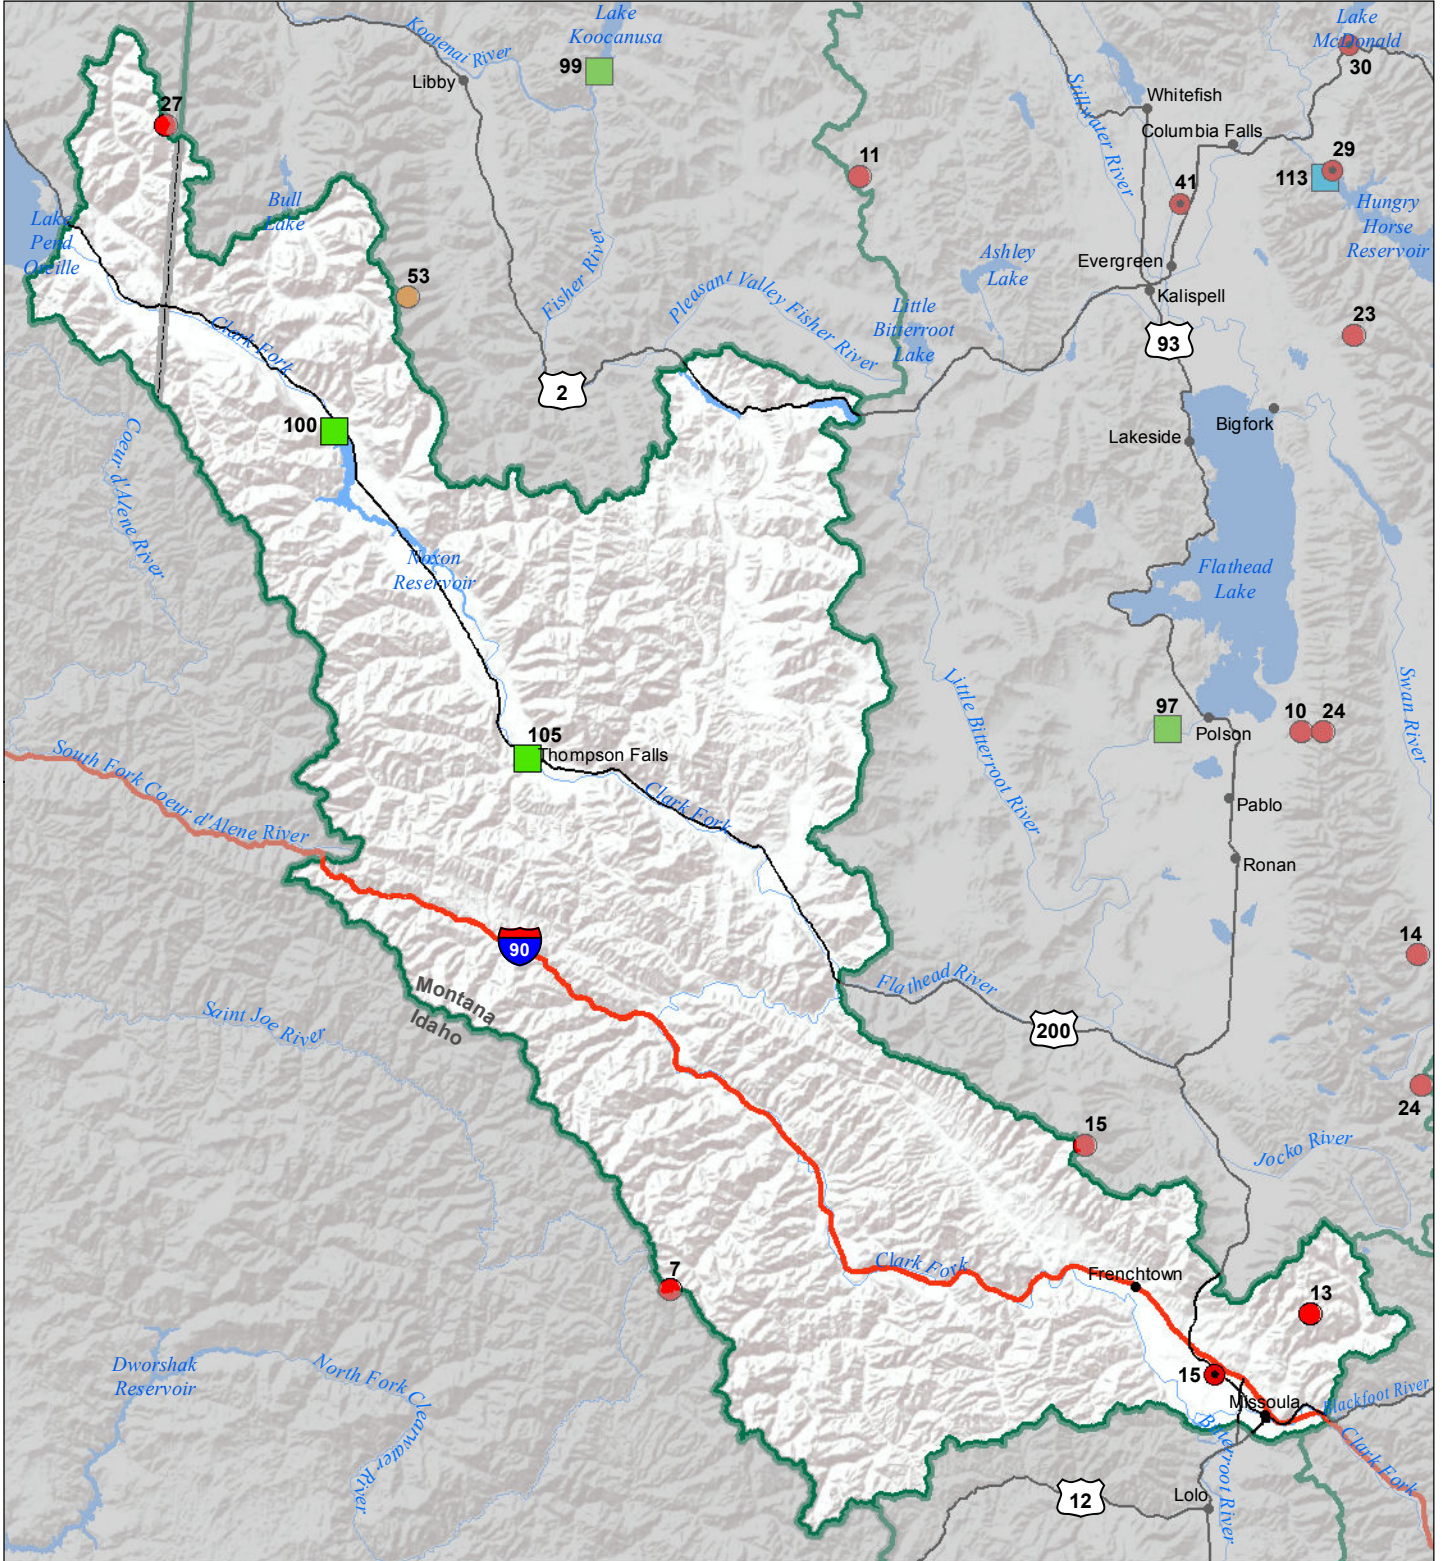

Lower Clark Fork River Basin Monthly Precipitation and Reservoir Levels Percentage of Normal October 1, 2018 (September 1, 2018 - October 1, 2018)

Precipitation Percent of Normal

SNOTEL

- > 150%
- 131 - 150%
- 111 - 130%
- 91 - 110%
- 71 - 90%
- 51 - 70%
- 1 - 50%

COOP/ACIS

- > 150%
- 131 - 150%
- 111 - 130%
- 91 - 110%
- 71 - 90%
- 51 - 70%
- 1 - 50%

Reservoirs Percent of Normal

- > 150%
- 131 - 150%
- 111 - 130%
- 91 - 110%
- 71 - 90%
- 51 - 70%
- 1 - 50%