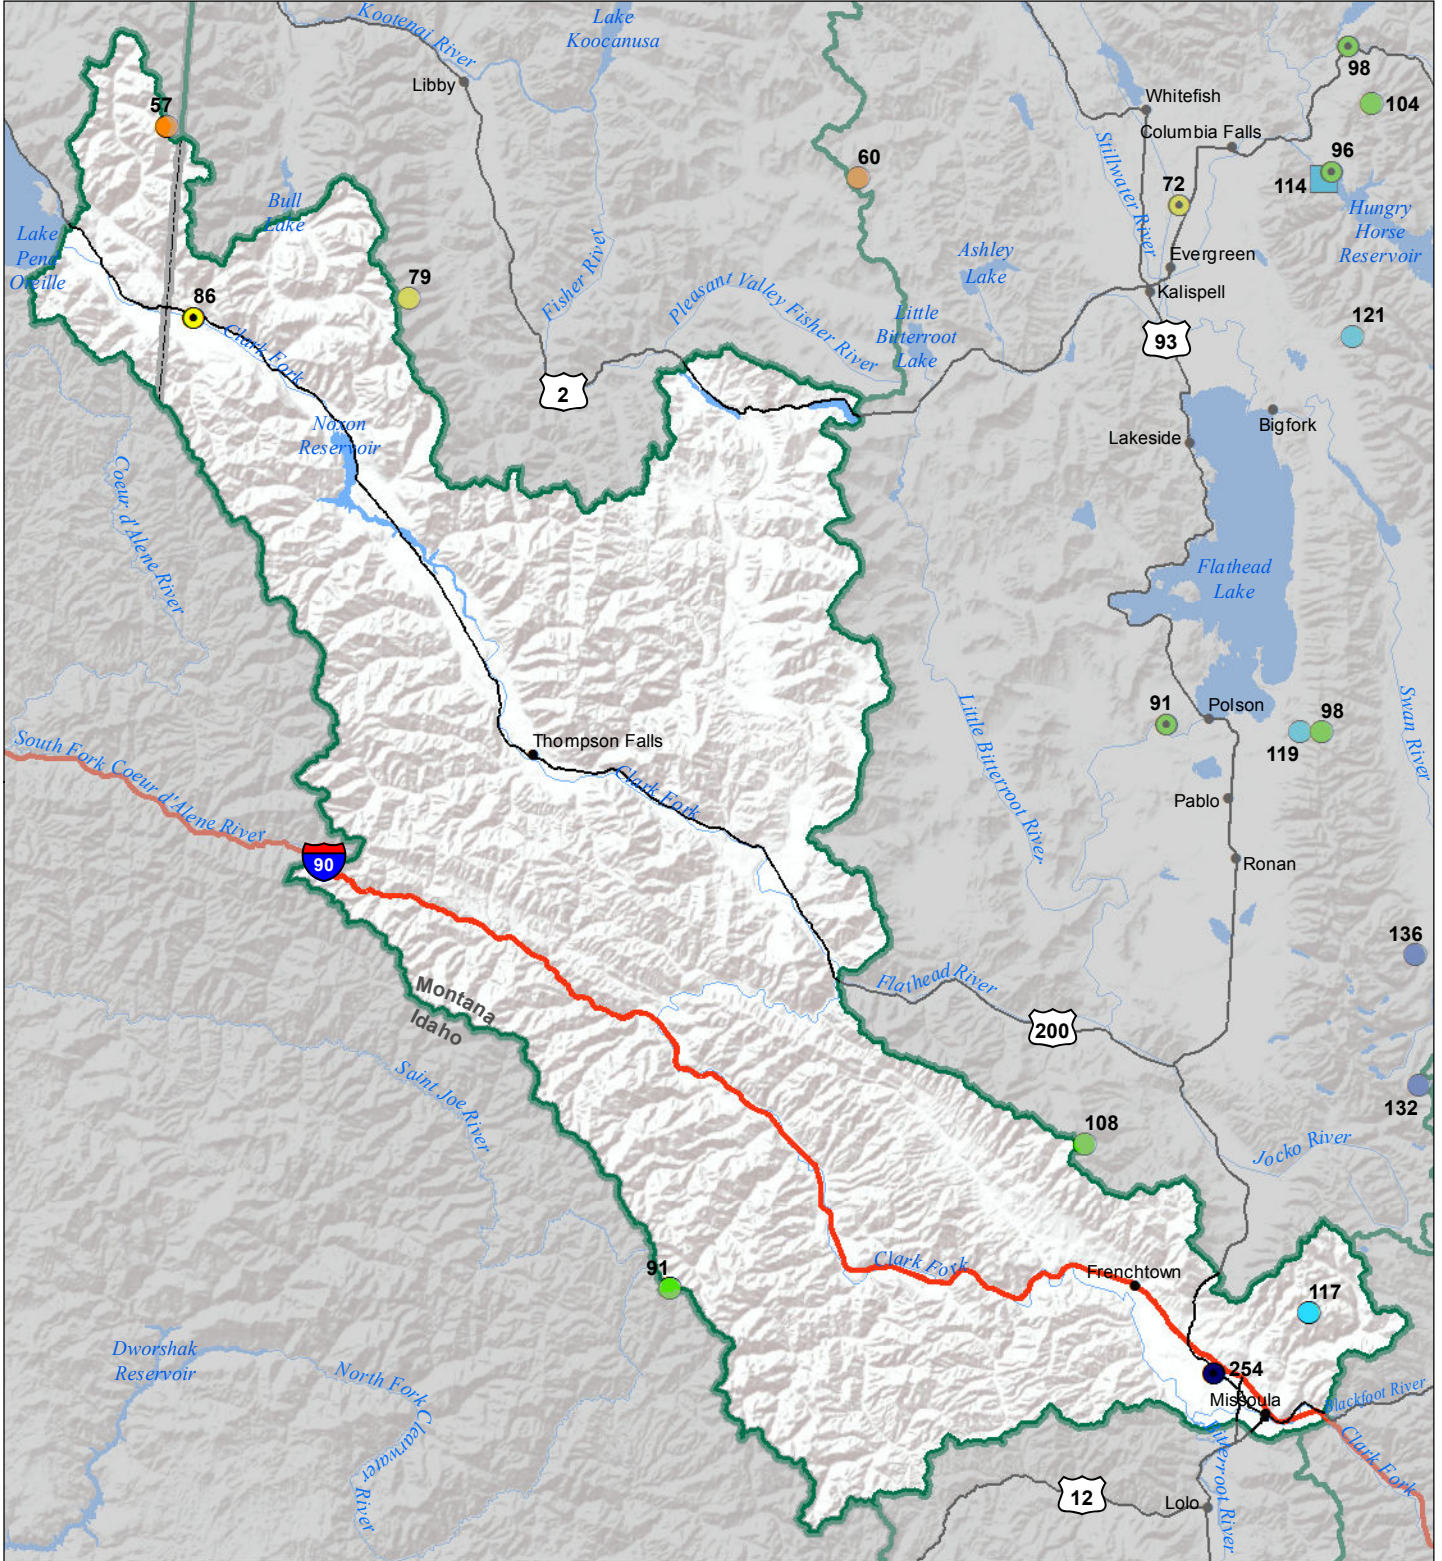

Lower Clark Fork River Basin Monthly Precipitation and Reservoir Levels Percentage of Normal December 1, 2018 (November 1, 2018 - December 1, 2018)

Precipitation Percent of Normal

SNOTEL		COOP/ACIS	
● > 150%	● 71 - 90%	● > 150%	● 71 - 90%
● 131 - 150%	● 51 - 70%	● 131 - 150%	● 51 - 70%
● 111 - 130%	● 1 - 50%	● 111 - 130%	● 1 - 50%
● 91 - 110%		● 91 - 110%	

Reservoirs Percent of Normal

■ > 150%
■ 131 - 150%
■ 111 - 130%
■ 91 - 110%
■ 71 - 90%
■ 51 - 70%
■ 1 - 50%