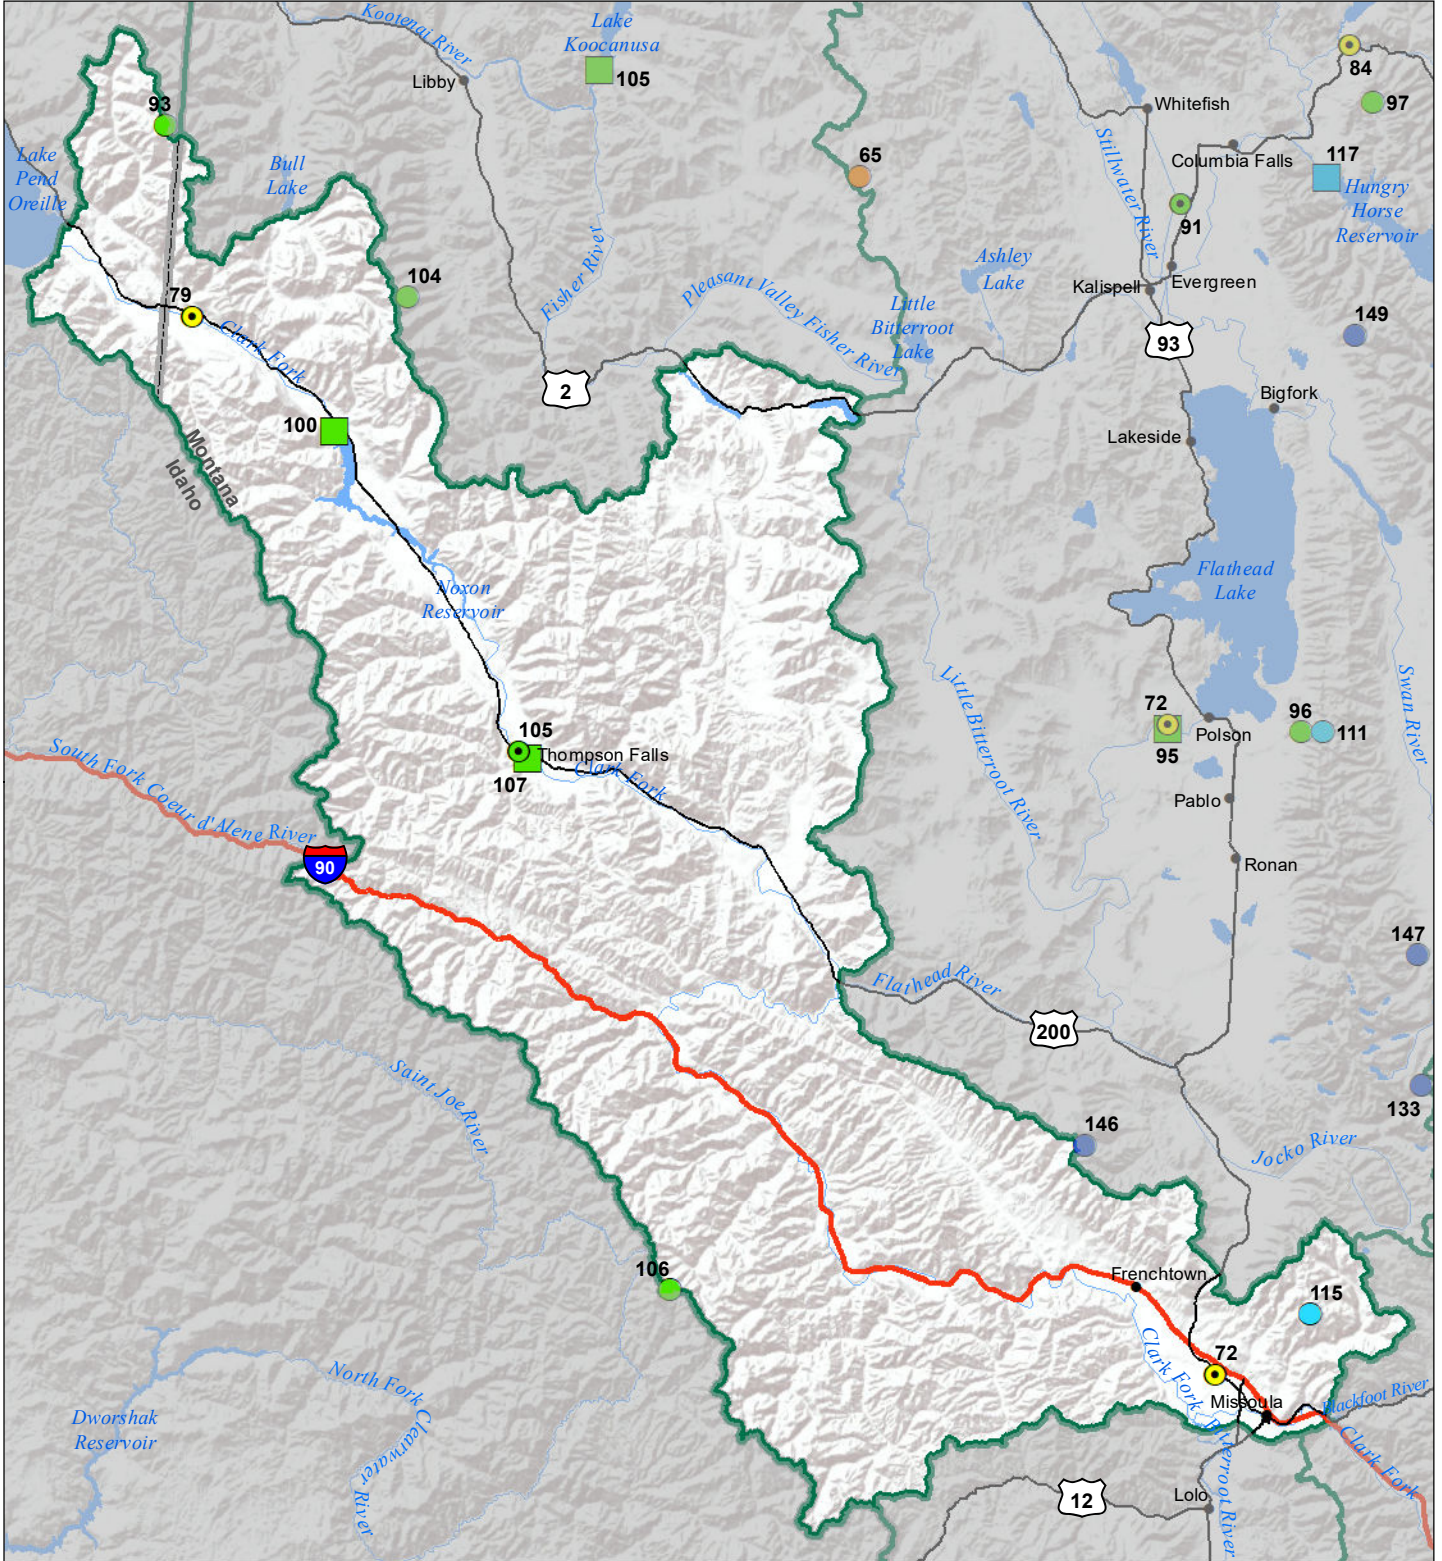

Lower Clark Fork River Basin Monthly Precipitation and Reservoir Levels Percentage of Normal November 1, 2019 (October 1, 2019 - November 1, 2019)

Precipitation Percent of Normal

SNOTEL		COOP/ACIS	
● > 150%	● 71 - 90%	● > 150%	● 71 - 90%
● 131 - 150%	● 51 - 70%	● 131 - 150%	● 51 - 70%
● 111 - 130%	● 1 - 50%	● 111 - 130%	● 1 - 50%
● 91 - 110%		● 91 - 110%	

Reservoirs Percent of Normal

■ > 150%
■ 131 - 150%
■ 111 - 130%
■ 91 - 110%
■ 71 - 90%
■ 51 - 70%
■ 1 - 50%