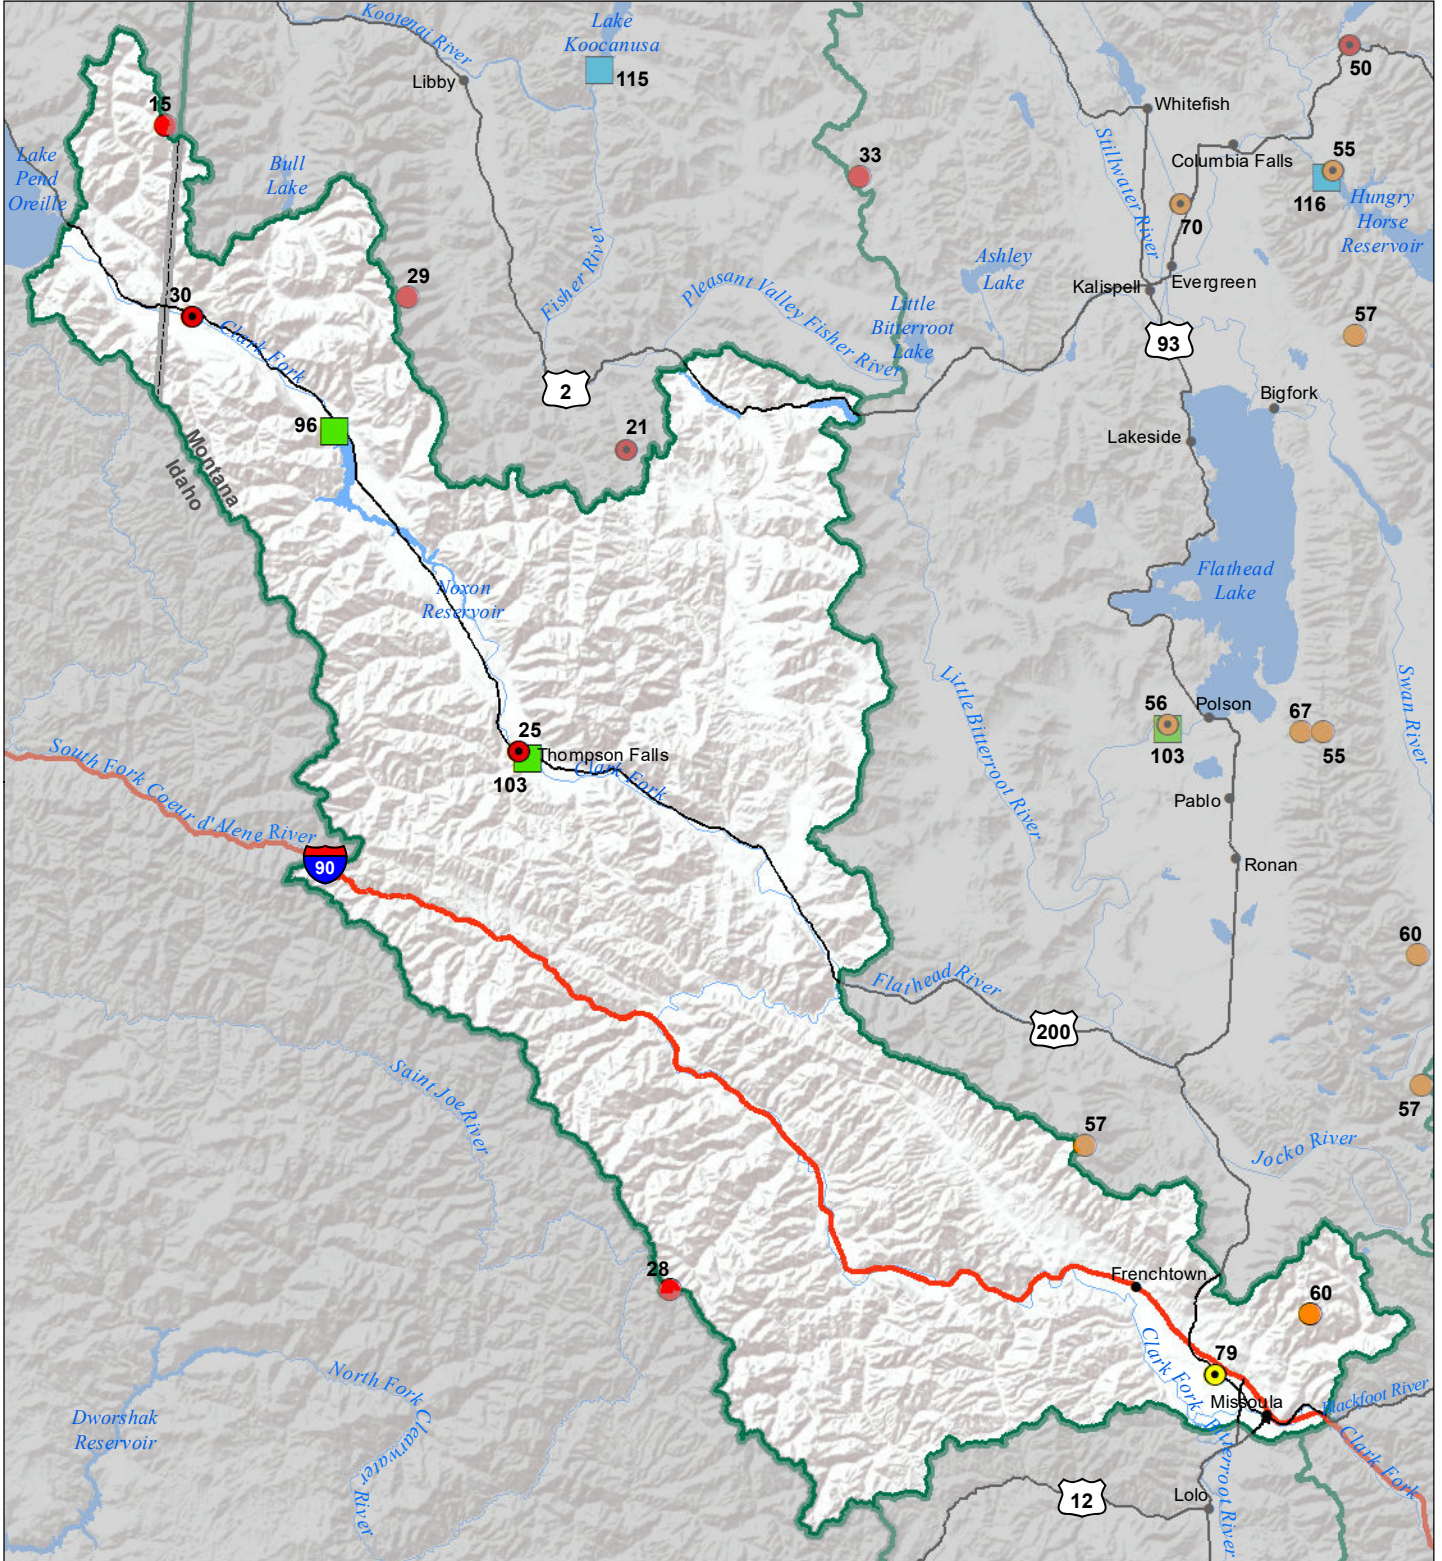

Lower Clark Fork River Basin Monthly Precipitation and Reservoir Levels Percentage of Normal December 1, 2019 (November 1, 2019 - December 1, 2019)

Precipitation Percent of Normal

| SNOTEL | | COOP/ACIS | |
|--------------|------------|--------------|------------|
| ● > 150% | ● 71 - 90% | ● > 150% | ● 71 - 90% |
| ● 131 - 150% | ● 51 - 70% | ● 131 - 150% | ● 51 - 70% |
| ● 111 - 130% | ● 1 - 50% | ● 111 - 130% | ● 1 - 50% |
| ● 91 - 110% | | ● 91 - 110% | |

Reservoirs Percent of Normal

| |
|--------------|
| ■ > 150% |
| ■ 131 - 150% |
| ■ 111 - 130% |
| ■ 91 - 110% |
| ■ 71 - 90% |
| ■ 51 - 70% |
| ■ 1 - 50% |