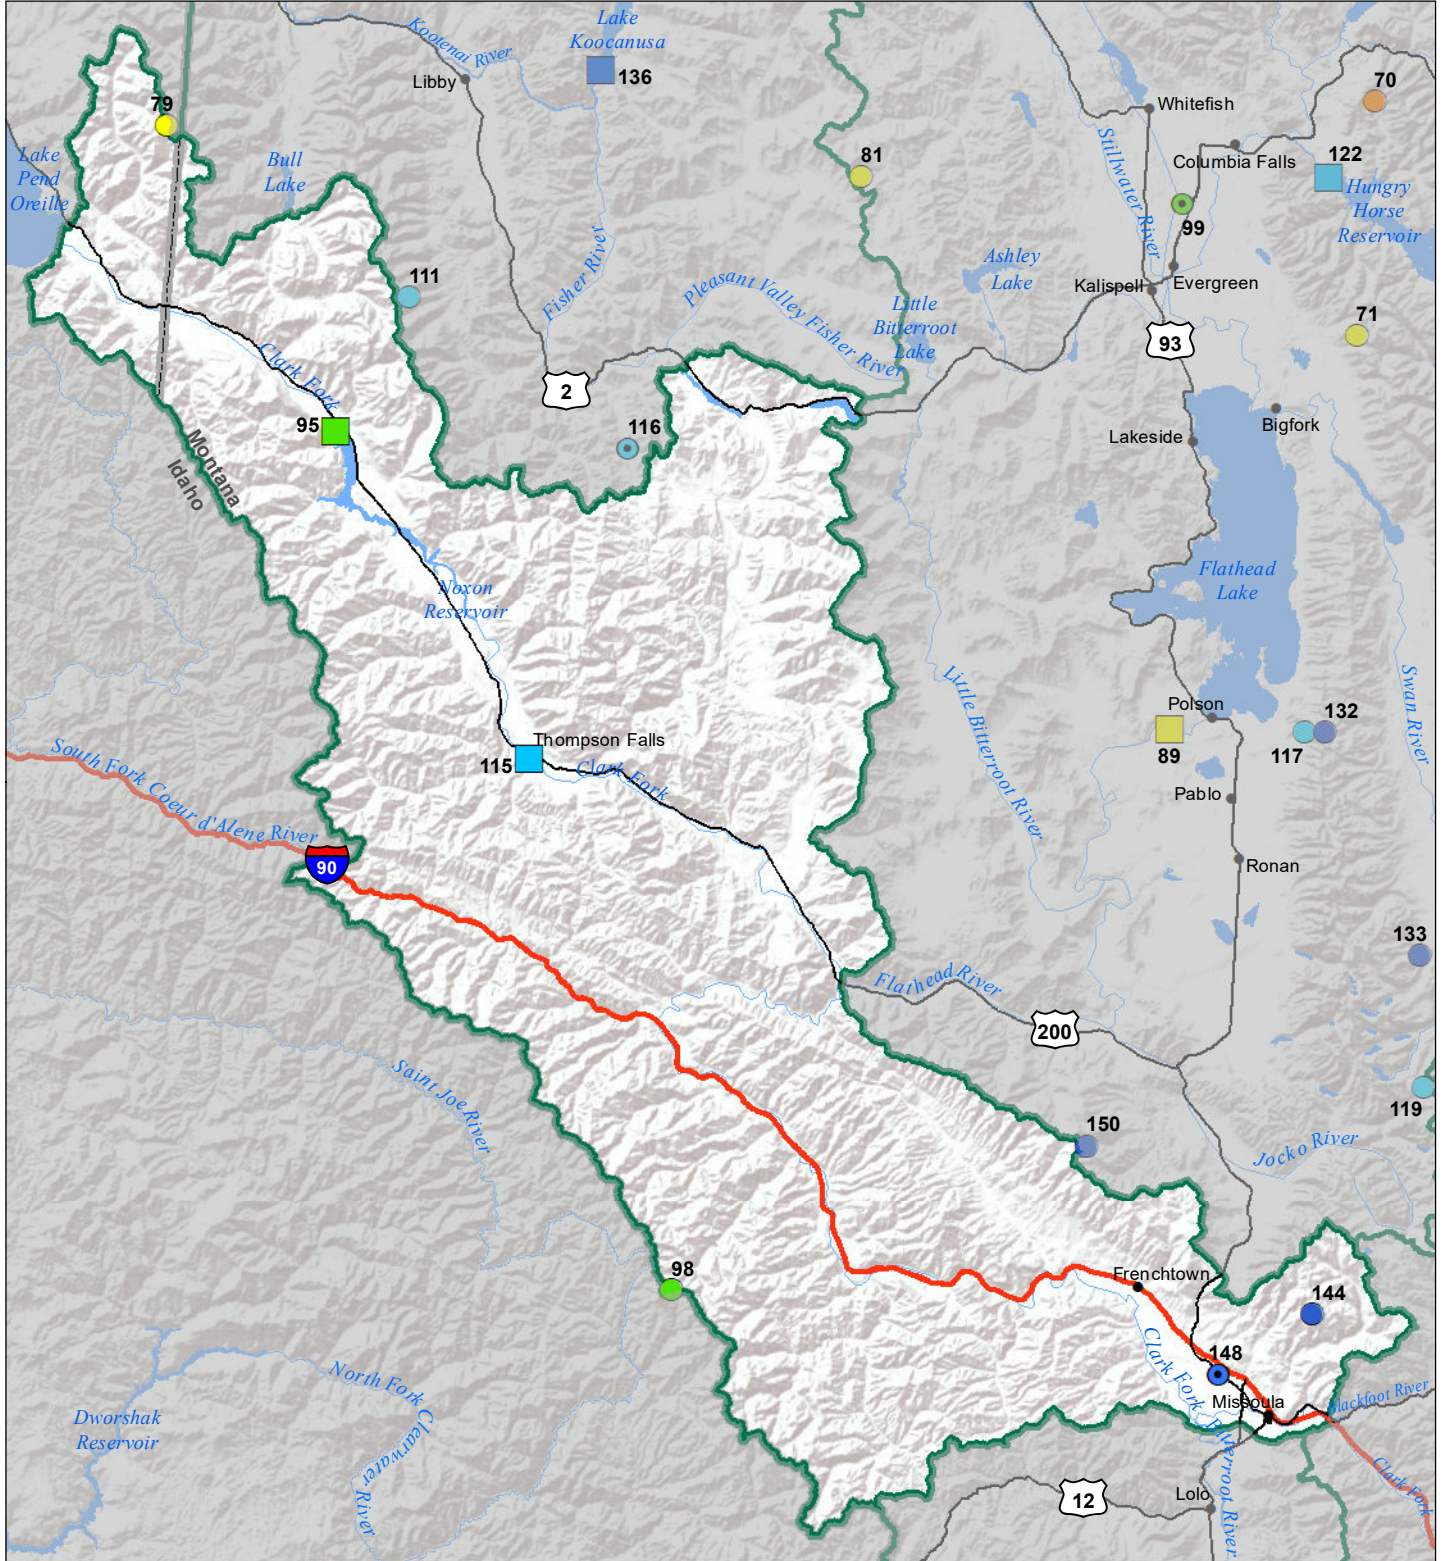

Lower Clark Fork River Basin Monthly Precipitation and Reservoir Levels Percentage of Normal May 1, 2020 (April 1, 2020 - May 1, 2020)

Precipitation Percent of Normal

SNOTEL		COOP/ACIS	
● > 150%	● 71 - 90%	● > 150%	● 71 - 90%
● 131 - 150%	● 51 - 70%	● 131 - 150%	● 51 - 70%
● 111 - 130%	● 1 - 50%	● 111 - 130%	● 1 - 50%
● 91 - 110%		● 91 - 110%	

Reservoirs Percent of Normal

■ > 150%
■ 131 - 150%
■ 111 - 130%
■ 91 - 110%
■ 71 - 90%
■ 51 - 70%
■ 1 - 50%