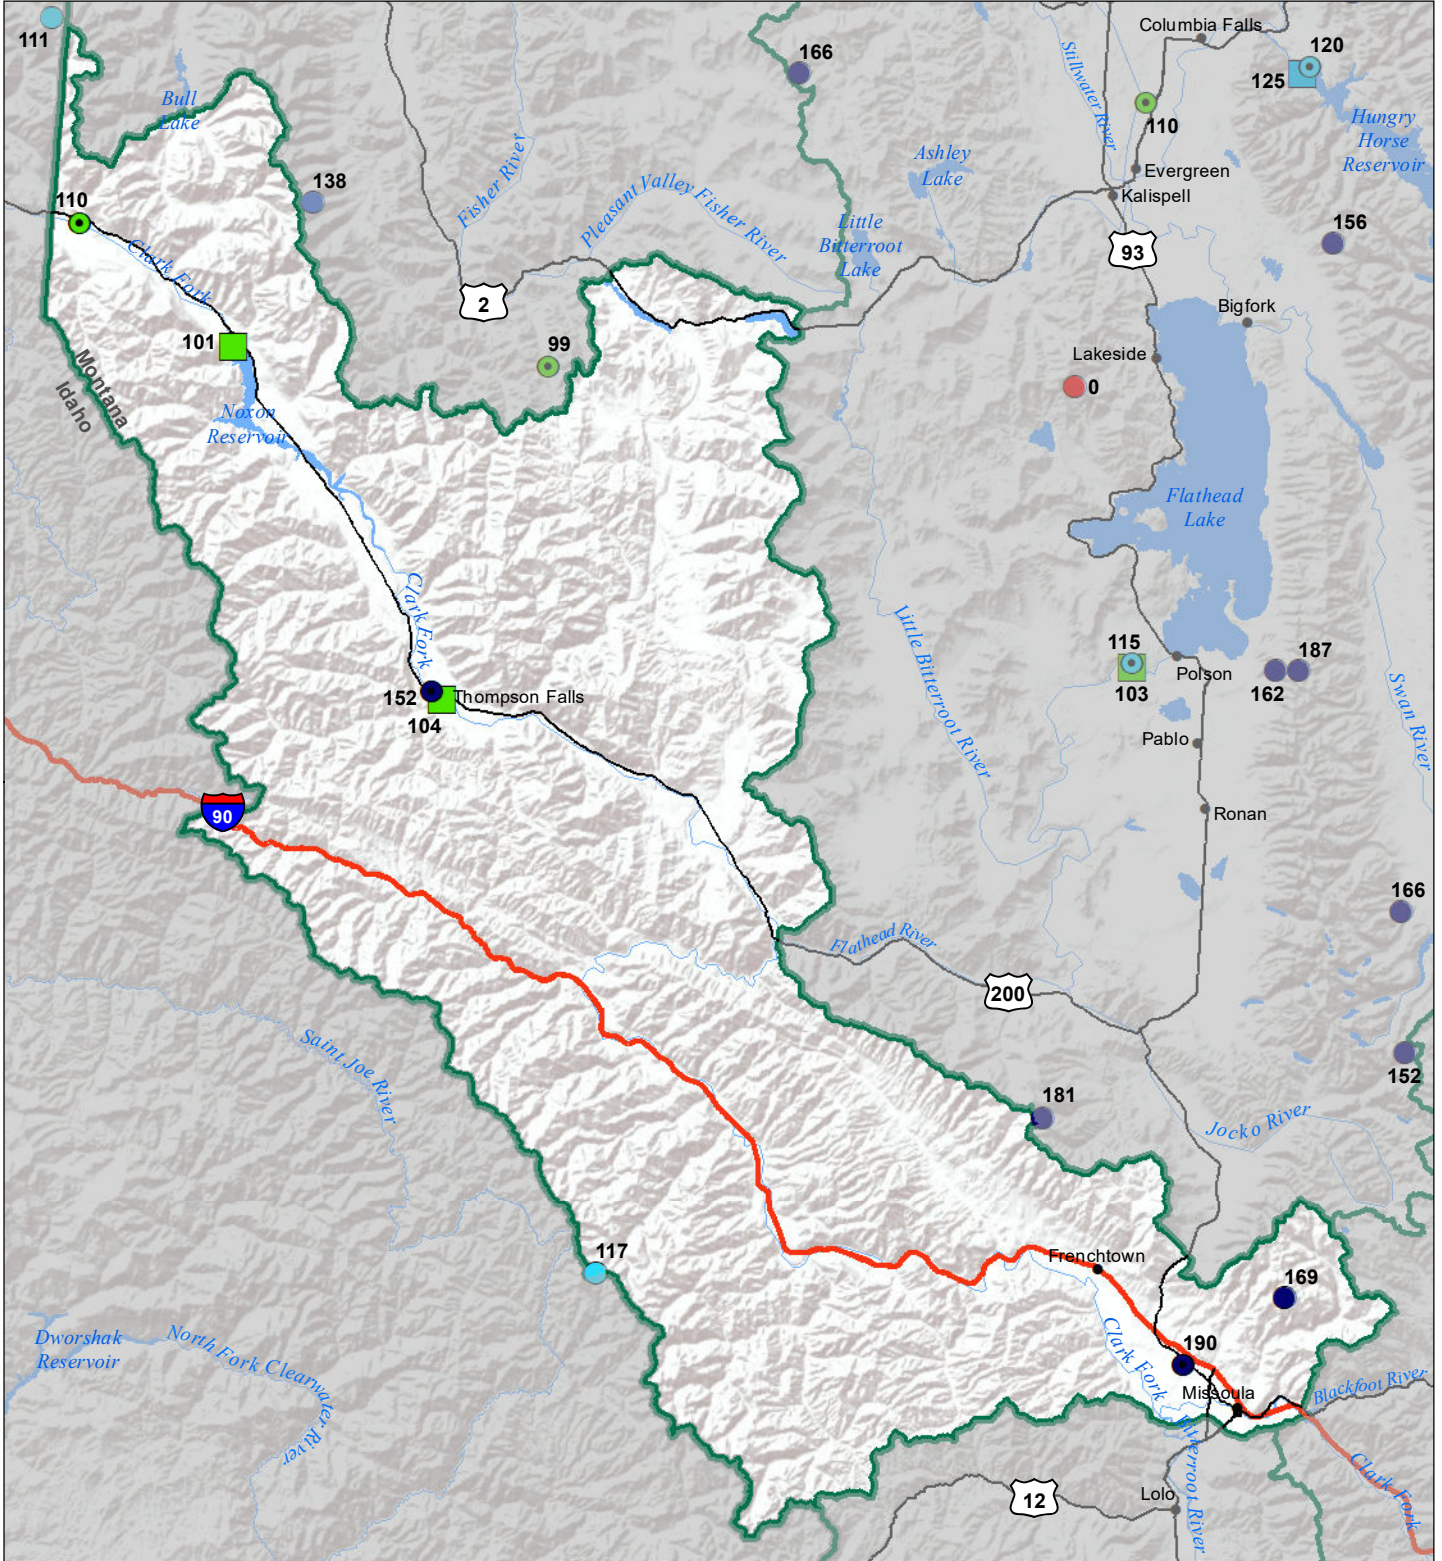

Lower Clark Fork River Basin Monthly Precipitation and Reservoir Levels Percentage of Normal March 1, 2021 (February 1, 2021 - March 1, 2021)

Precipitation Percent of Normal

SNOTEL

- > 150%
- 131 - 150%
- 111 - 130%
- 91 - 110%
- 71 - 90%
- 51 - 70%
- 1 - 50%

COOP/ACIS

- > 150%
- 131 - 150%
- 111 - 130%
- 91 - 110%
- 71 - 90%
- 51 - 70%
- 1 - 50%

Reservoirs Percent of Normal

- > 150%
- 131 - 150%
- 111 - 130%
- 91 - 110%
- 71 - 90%
- 51 - 70%
- 1 - 50%