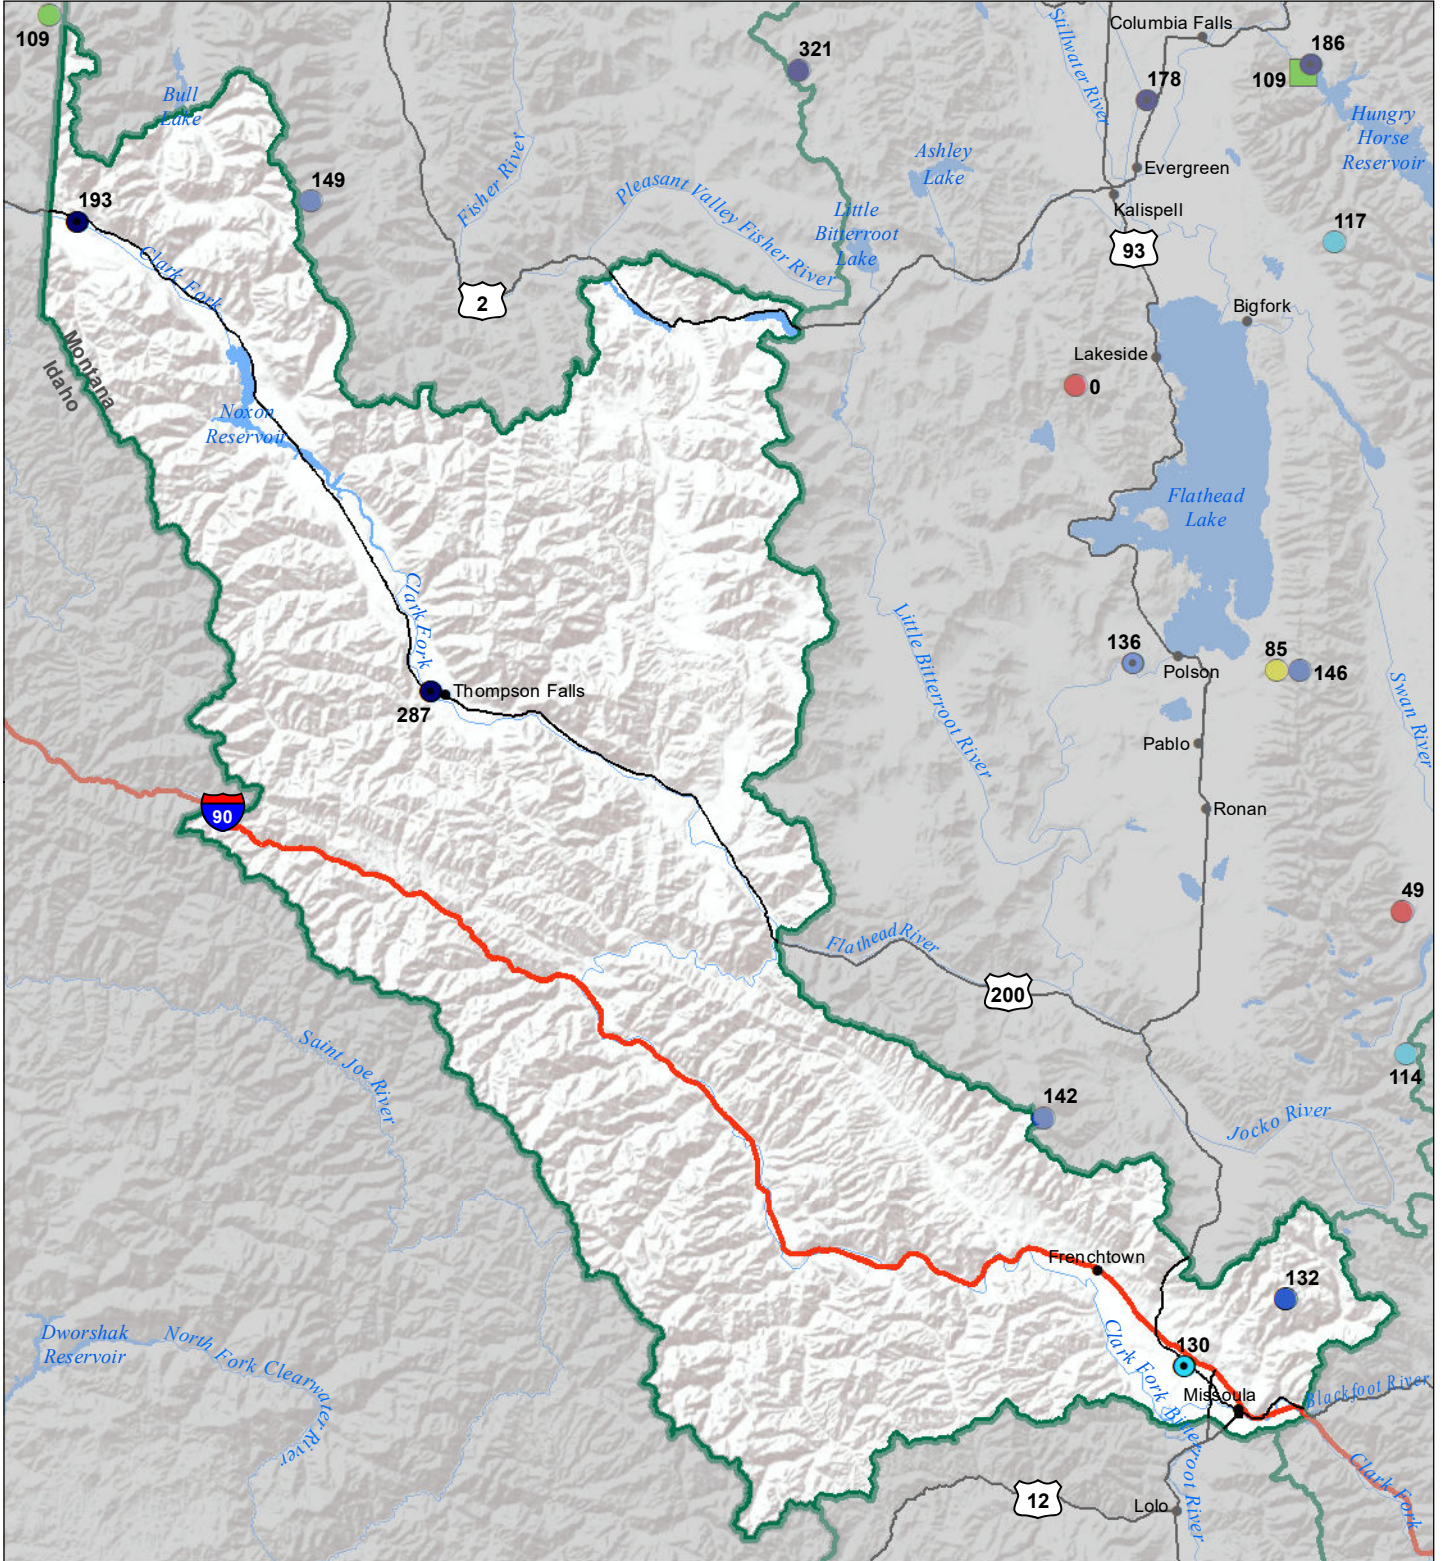

# Lower Clark Fork River Basin Monthly Precipitation and Reservoir Levels Percentage of Normal September 1, 2021 (August 1, 2021 - September 1, 2021)

### Precipitation Percent of Normal

#### SNOTEL

- > 150%
- 131 - 150%
- 111 - 130%
- 91 - 110%
- 71 - 90%
- 51 - 70%
- 1 - 50%