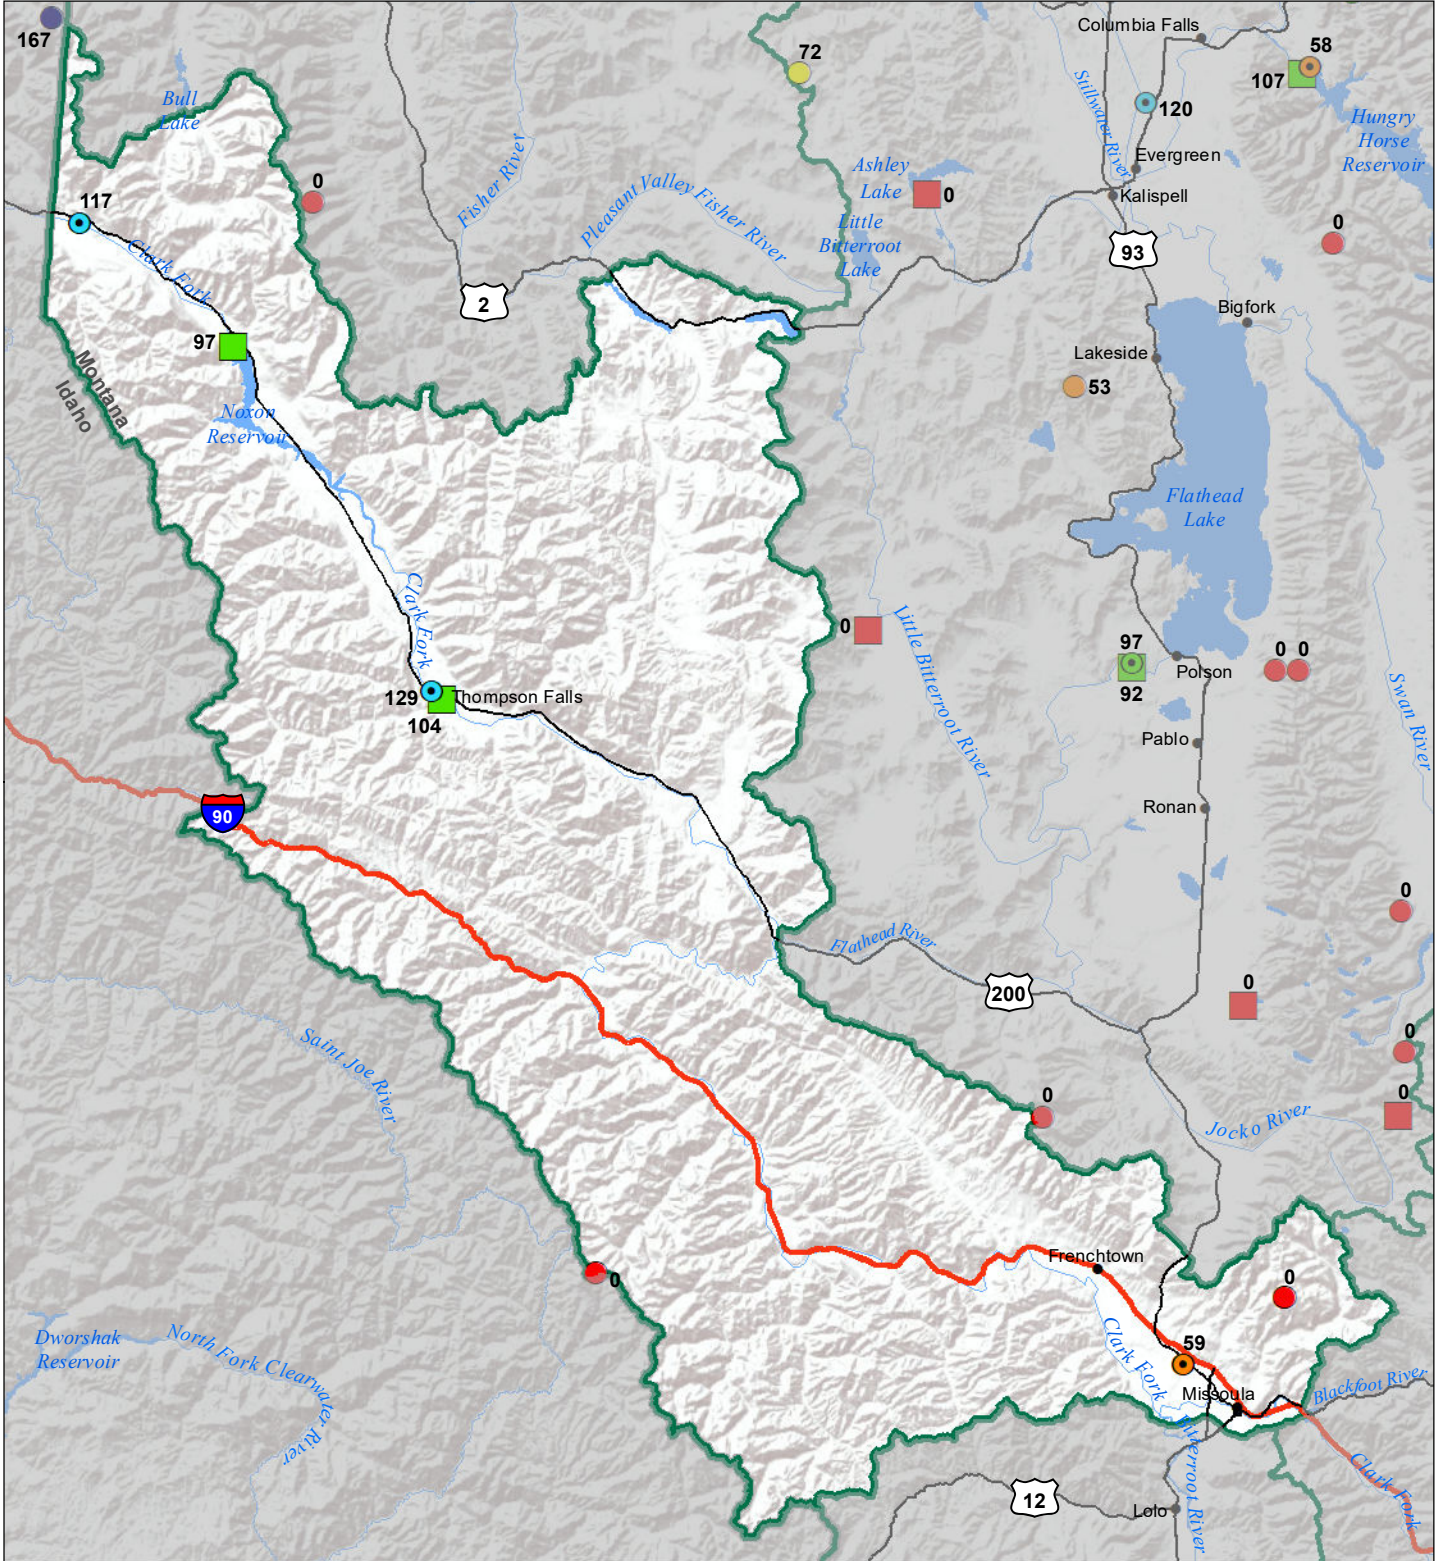

# Lower Clark Fork River Basin Monthly Precipitation and Reservoir Levels Percentage of Normal October 1, 2021 (September 1, 2021 - October 1, 2021)

### Precipitation Percent of Normal

#### SNOTEL

- > 150%
- 131 - 150%
- 111 - 130%
- 91 - 110%
- 71 - 90%
- 51 - 70%
- 1 - 50%

### Reservoirs Percent of Normal

- > 150%
- 131 - 150%
- 111 - 130%
- 91 - 110%
- 71 - 90%
- 51 - 70%
- 1 - 50%