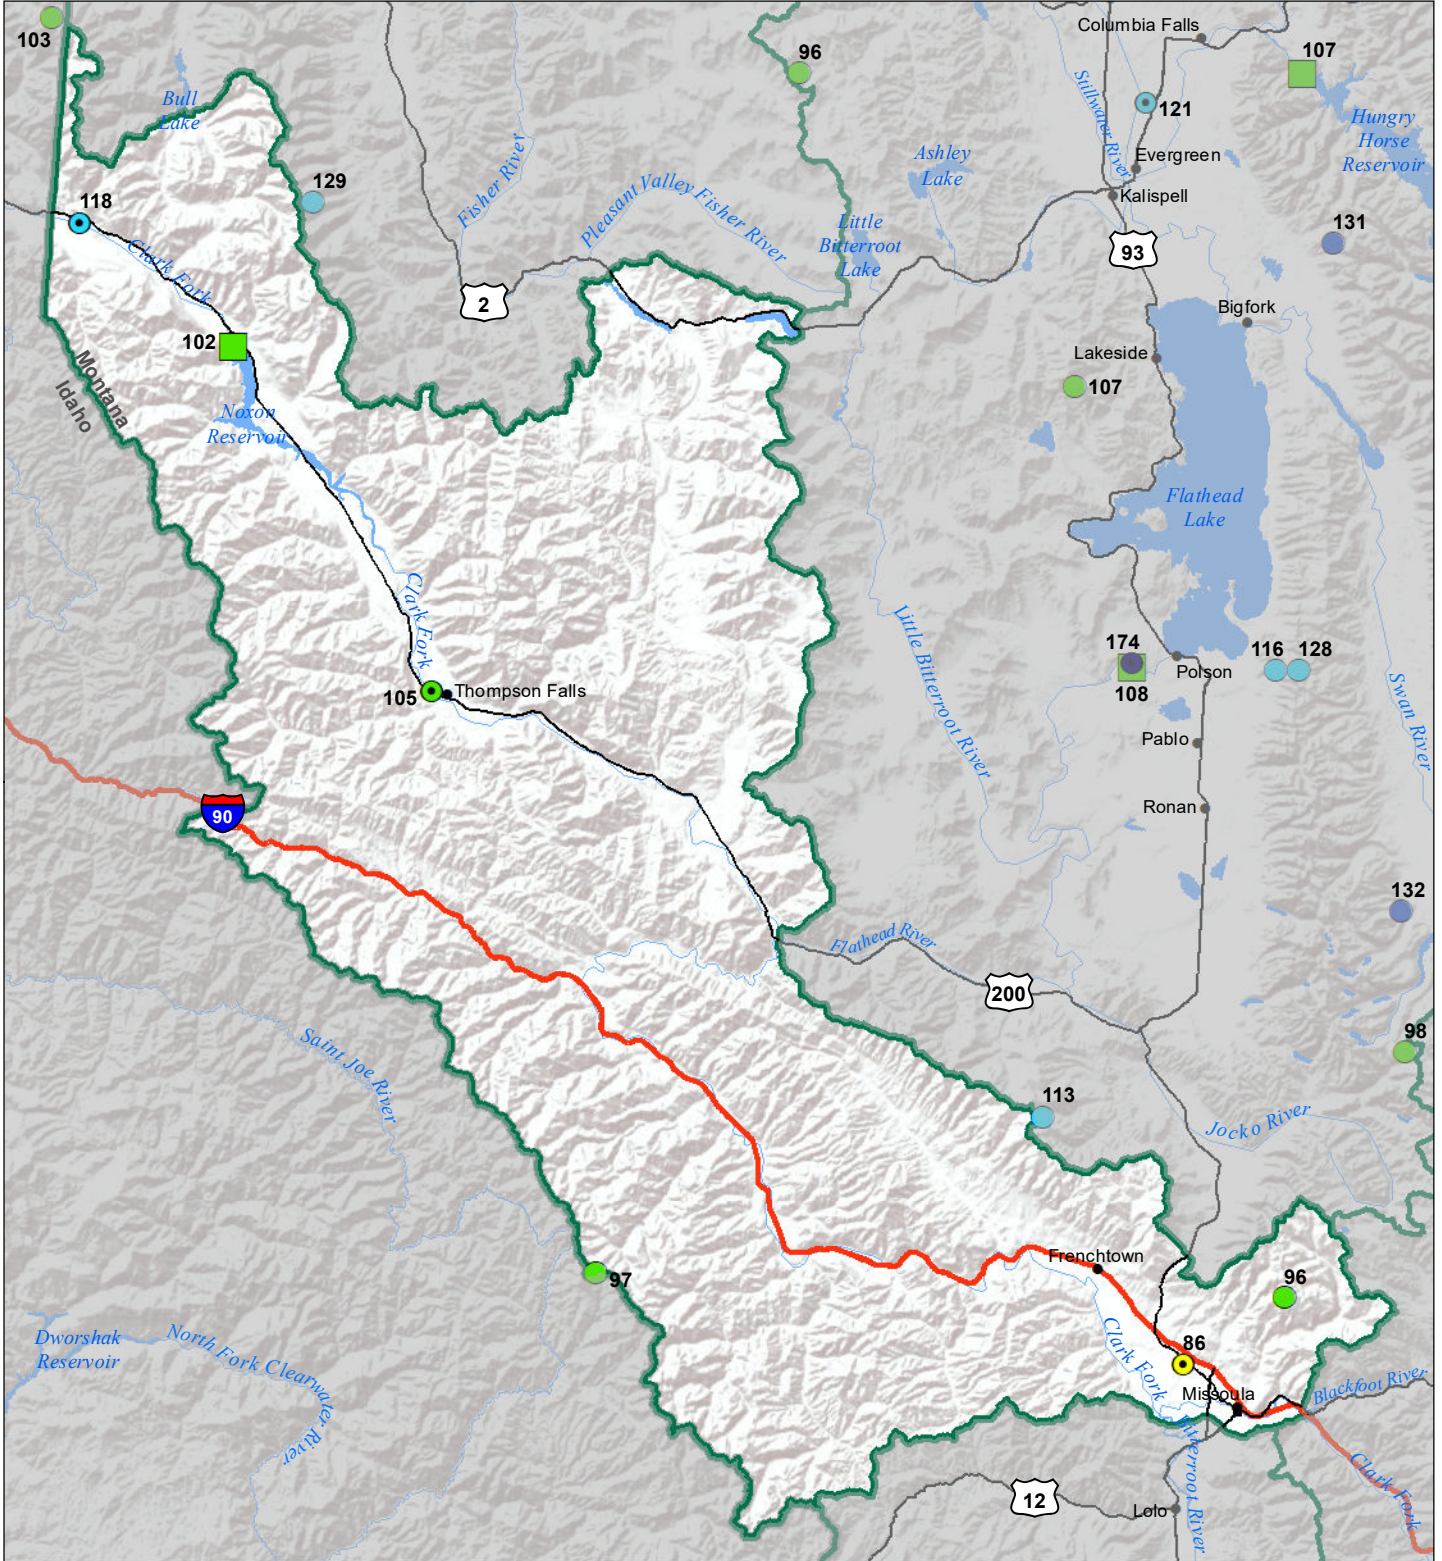

Lower Clark Fork River Basin Monthly Precipitation and Reservoir Levels Percentage of Normal December 1, 2021 (November 1, 2021 - December 1, 2021)

Precipitation Percent of Normal

SNOTEL

- > 150%
- 131 - 150%
- 111 - 130%
- 91 - 110%
- 71 - 90%
- 51 - 70%
- 1 - 50%

COOP/ACIS

- > 150%
- 131 - 150%
- 111 - 130%
- 91 - 110%
- 71 - 90%
- 51 - 70%
- 1 - 50%

Reservoirs Percent of Normal

- > 150%
- 131 - 150%
- 111 - 130%
- 91 - 110%
- 71 - 90%
- 51 - 70%
- 1 - 50%

Montana State Library
Natural Resource
Information System