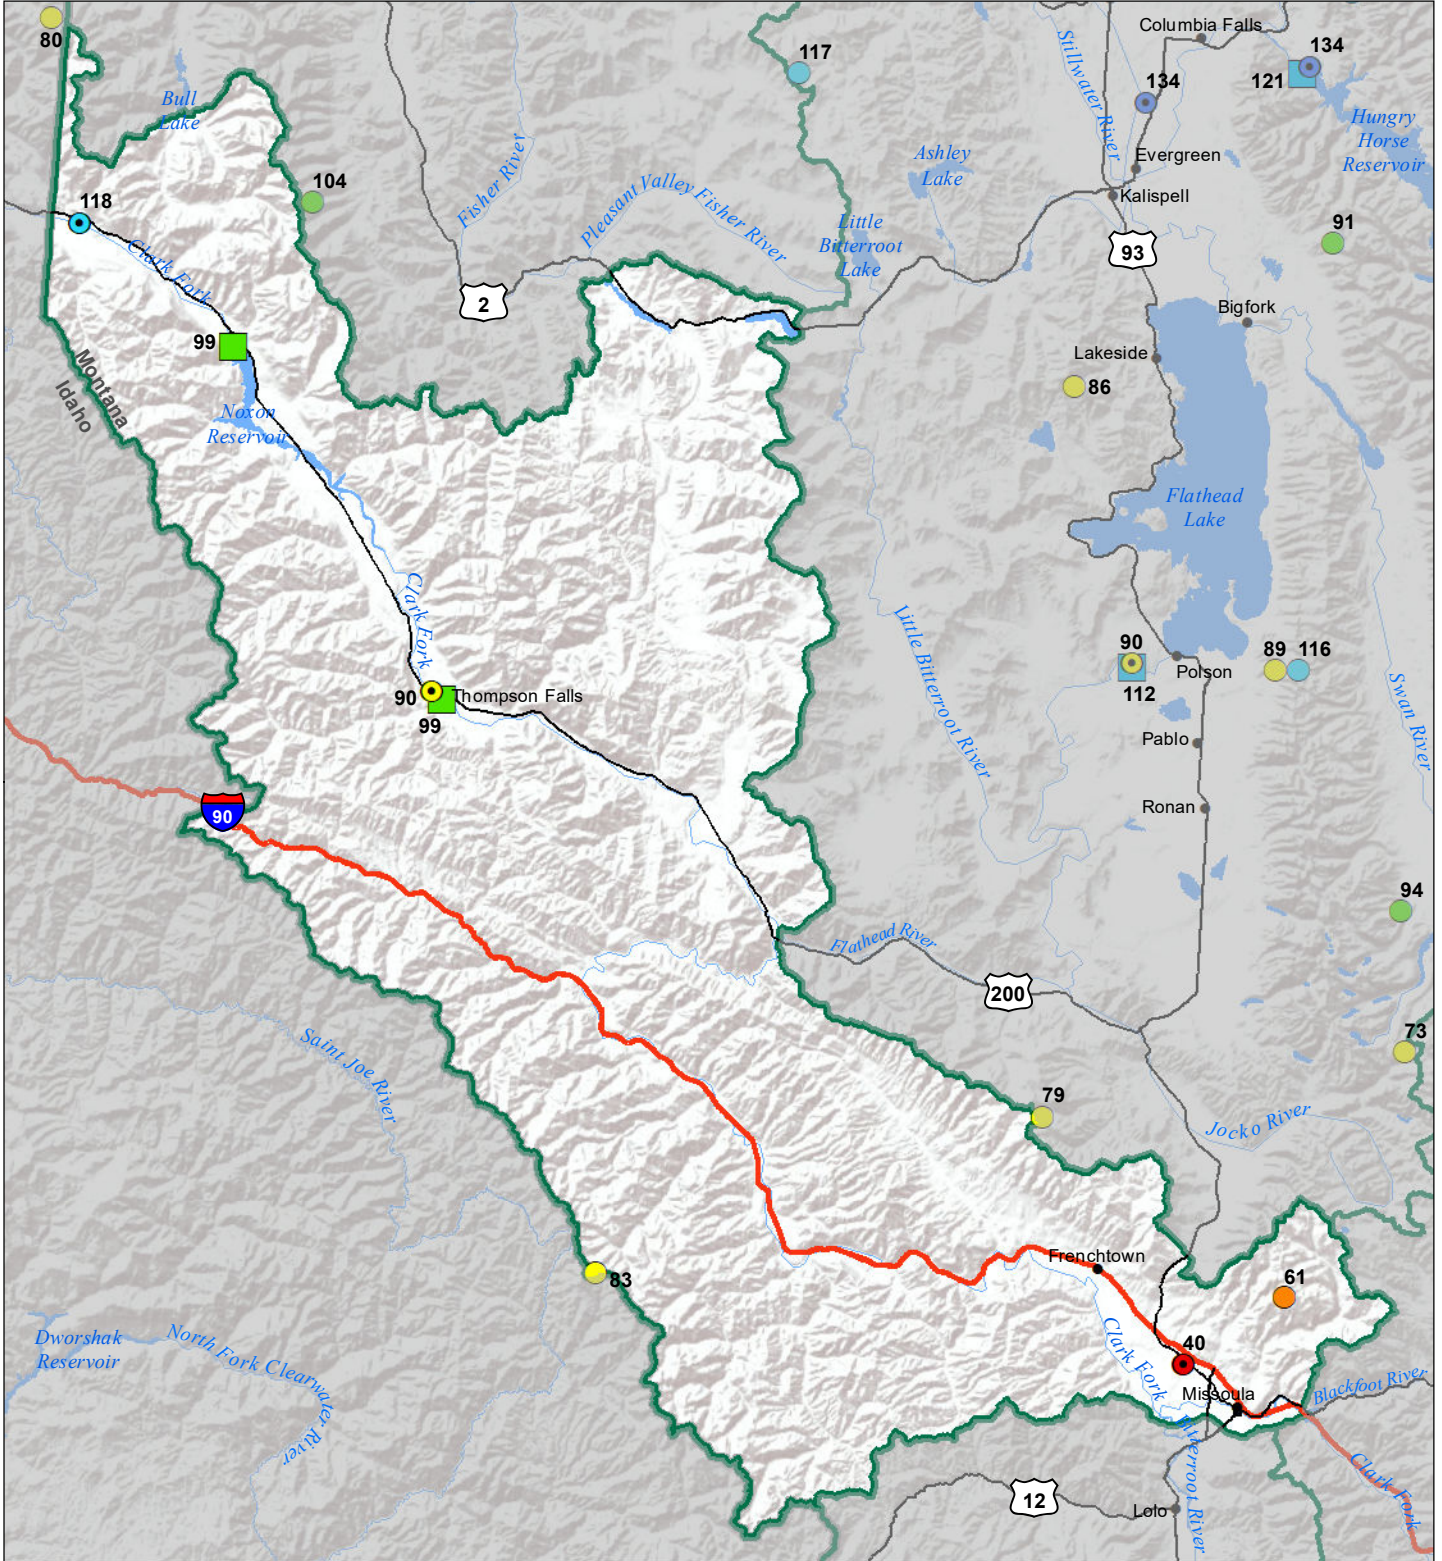

Lower Clark Fork River Basin Monthly Precipitation and Reservoir Levels Percentage of Normal April 1, 2022 (March 1, 2022 - April 1, 2022)

Precipitation Percent of Normal

SNOTEL

- > 150%
- 131 - 150%
- 111 - 130%
- 91 - 110%
- 71 - 90%
- 51 - 70%
- 1 - 50%

COOP/ACIS

- > 150%
- 131 - 150%
- 111 - 130%
- 91 - 110%
- 71 - 90%
- 51 - 70%
- 1 - 50%

Reservoirs Percent of Normal

- > 150%
- 131 - 150%
- 111 - 130%
- 91 - 110%
- 71 - 90%
- 51 - 70%
- 1 - 50%