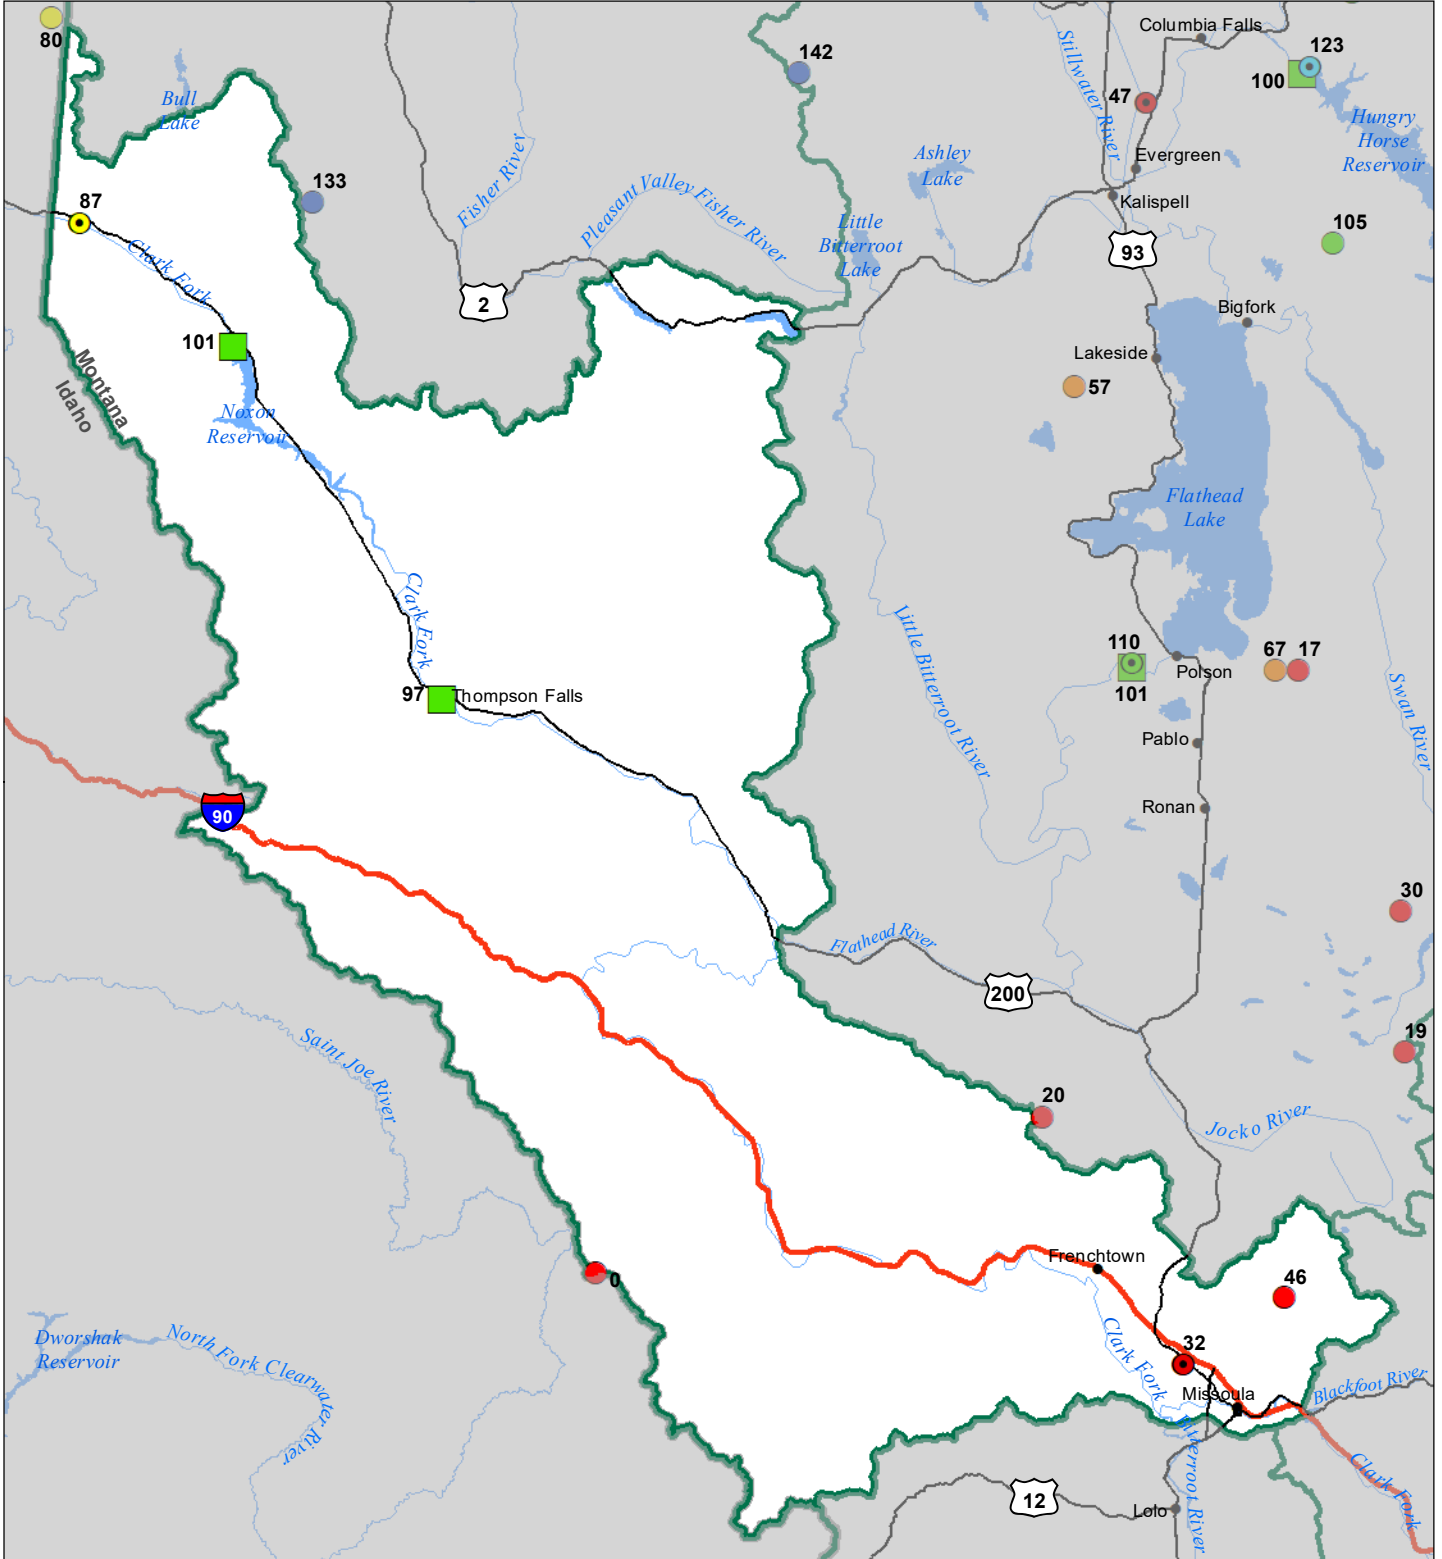

Lower Clark Fork River Basin Monthly Precipitation and Reservoir Levels Percentage of Normal August 1, 2022 (July 1, 2022 - August 1, 2022)

Precipitation Percent of Normal

SNOTEL

- > 150%
- 131 - 150%
- 111 - 130%
- 91 - 110%
- 71 - 90%
- 51 - 70%
- 1 - 50%

COOP/ACIS

- > 150%
- 131 - 150%
- 111 - 130%
- 91 - 110%
- 71 - 90%
- 51 - 70%
- 1 - 50%

Reservoirs Percent of Normal

- > 150%
- 131 - 150%
- 111 - 130%
- 91 - 110%
- 71 - 90%
- 51 - 70%
- 1 - 50%