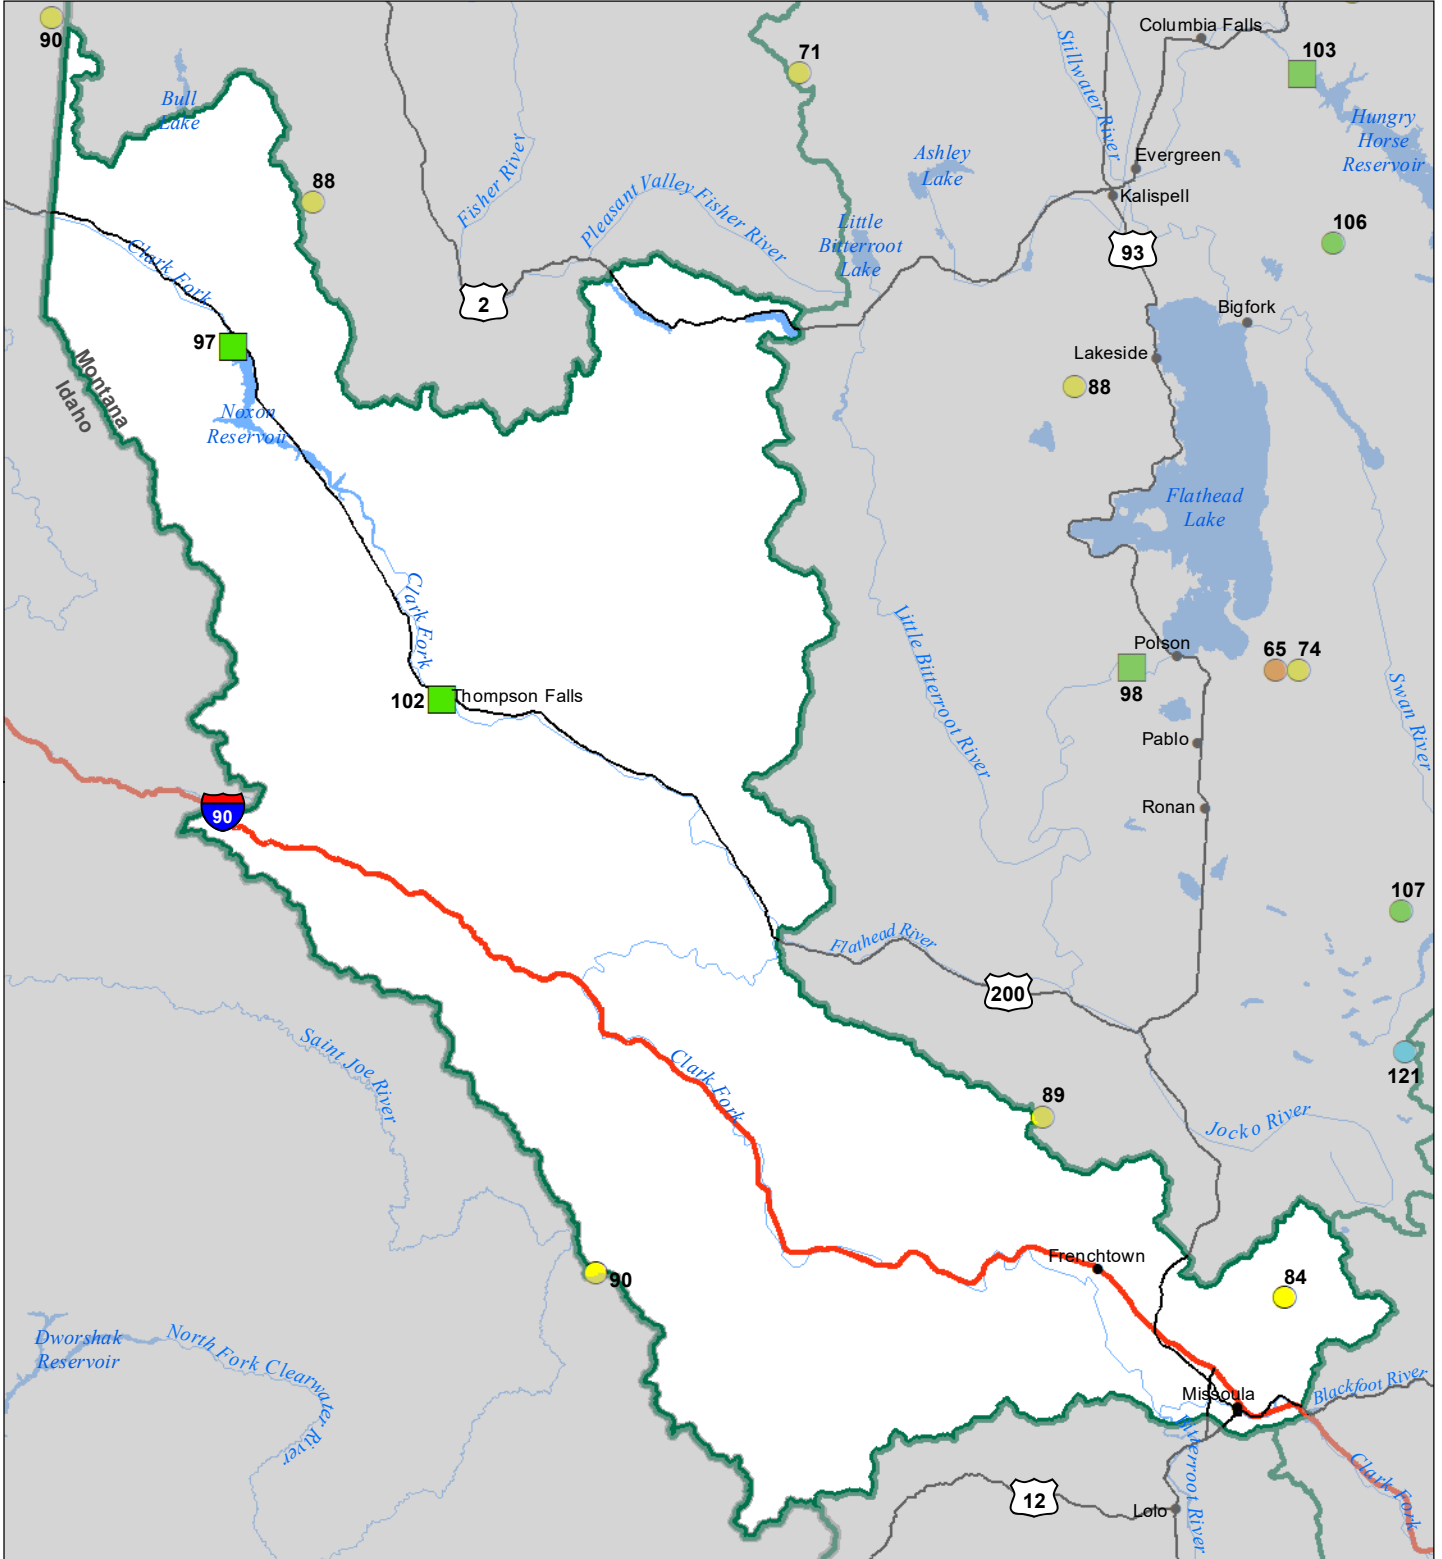

Lower Clark Fork River Basin Monthly Precipitation and Reservoir Levels Percentage of Normal March 1, 2023 (February 1, 2022 - March 1, 2023)

Precipitation Percent of Normal

SNOTEL

- > 150%
- 131 - 150%
- 111 - 130%
- 91 - 110%
- 71 - 90%
- 51 - 70%
- 1 - 50%

COOP/ACIS

- > 150%
- 131 - 150%
- 111 - 130%
- 91 - 110%
- 71 - 90%
- 51 - 70%
- 1 - 50%

Reservoirs Percent of Normal

- > 150%
- 131 - 150%
- 111 - 130%
- 91 - 110%
- 71 - 90%
- 51 - 70%
- 1 - 50%