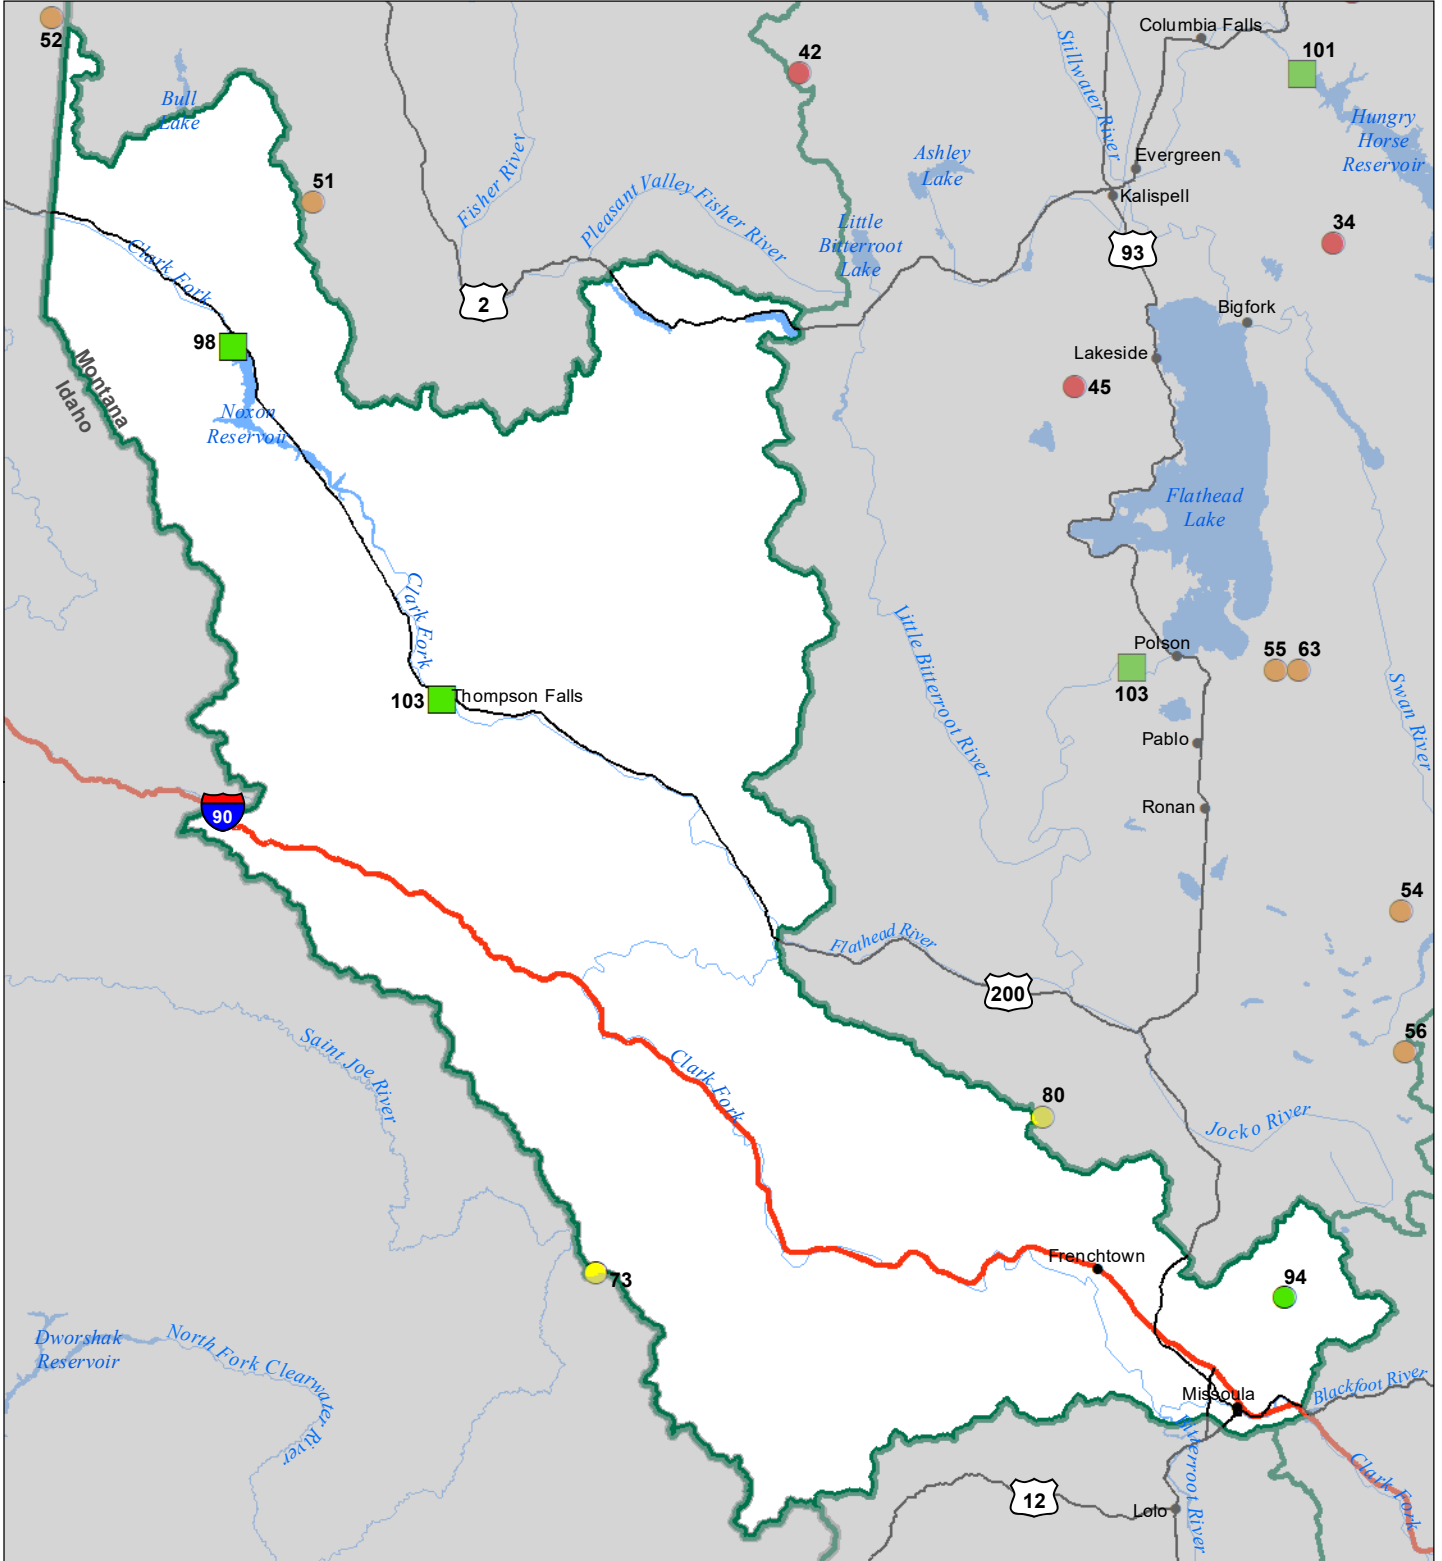

# Lower Clark Fork River Basin Monthly Precipitation and Reservoir Levels Percentage of Normal April 1, 2023 (March 1, 2022 - April 1, 2023)

### Precipitation Percent of Normal

SNOTEL		COOP/ACIS	
● > 150%	● 71 - 90%	● > 150%	● 71 - 90%
● 131 - 150%	● 51 - 70%	● 131 - 150%	● 51 - 70%
● 111 - 130%	● 1 - 50%	● 111 - 130%	● 1 - 50%
● 91 - 110%		● 91 - 110%	

### Reservoirs Percent of Normal

■ > 150%
■ 131 - 150%
■ 111 - 130%
■ 91 - 110%
■ 71 - 90%
■ 51 - 70%
■ 1 - 50%