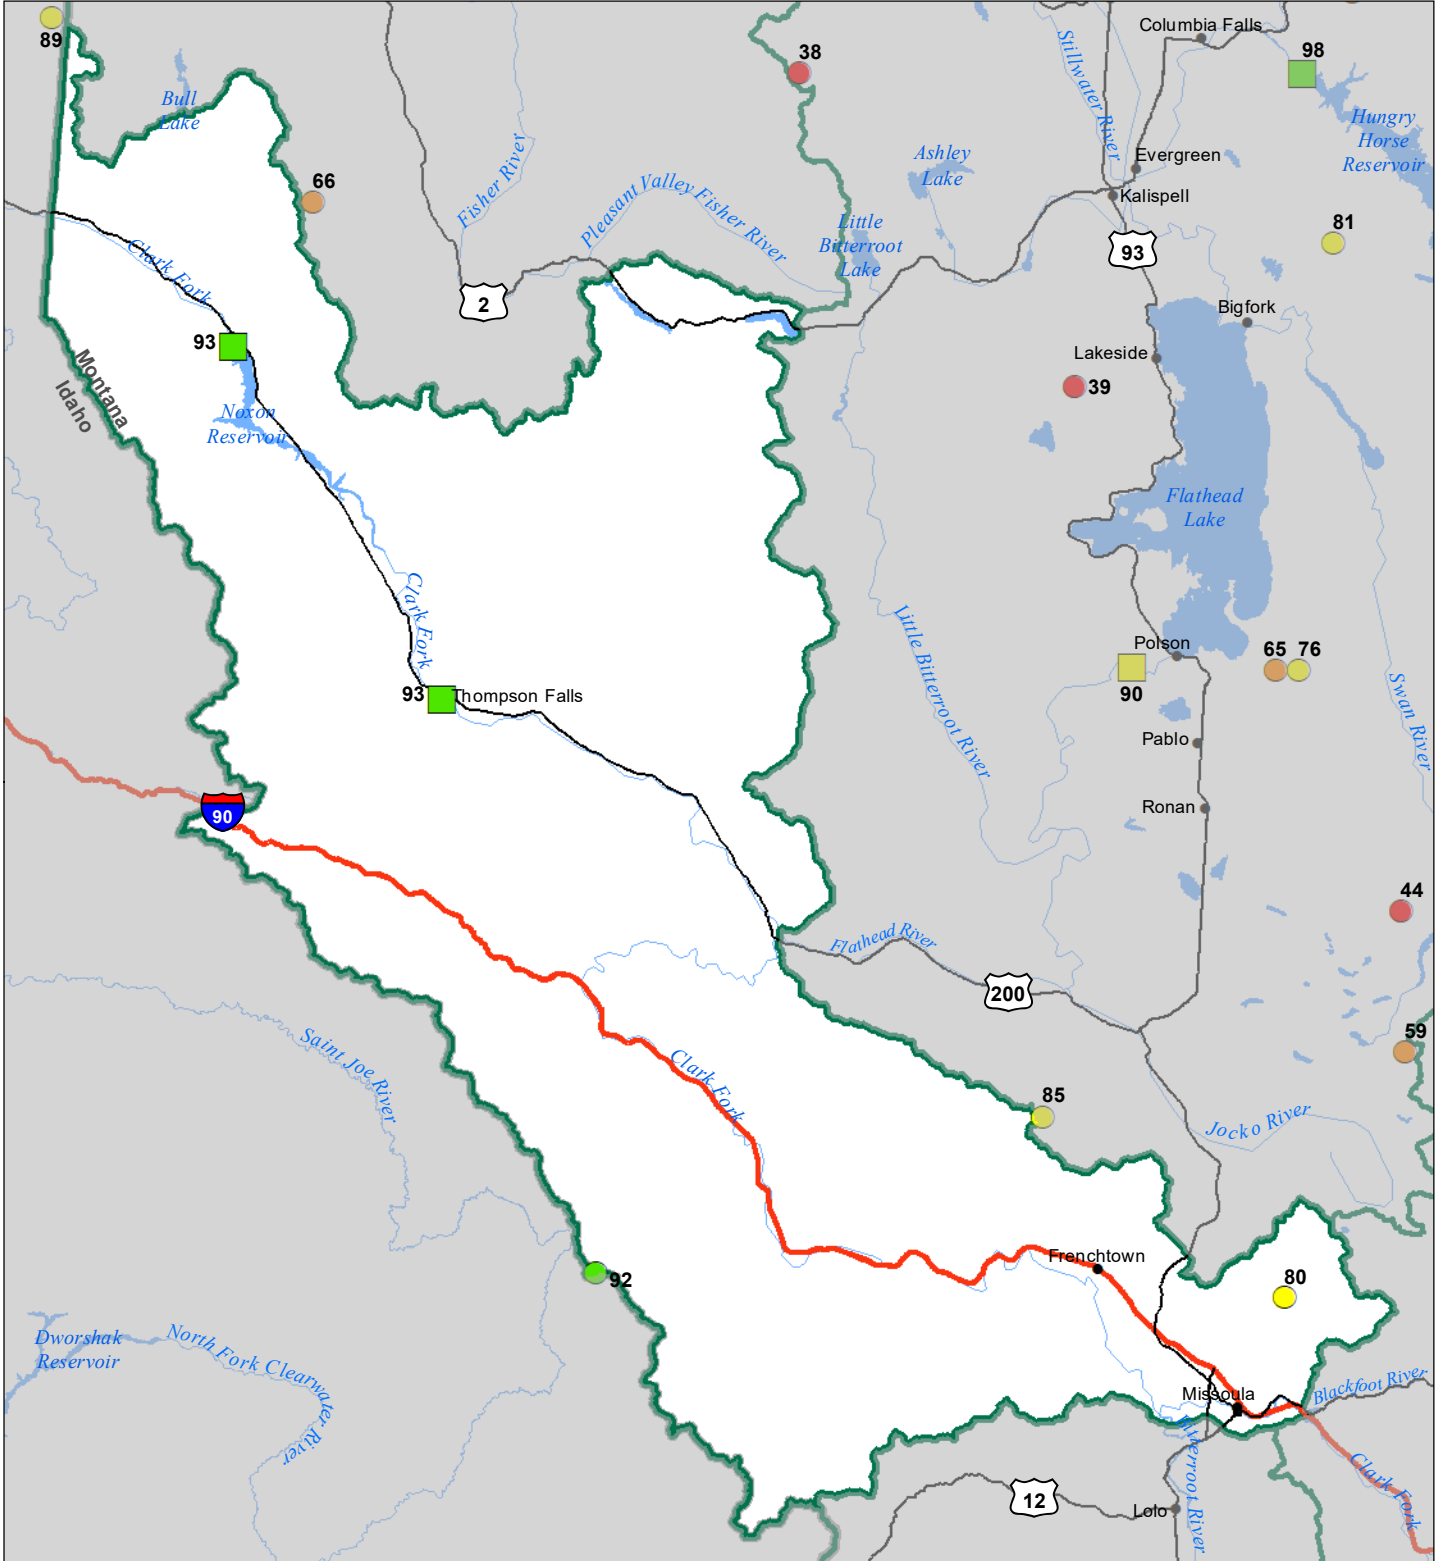

Lower Clark Fork River Basin Monthly Precipitation and Reservoir Levels Percentage of Normal May 1, 2023 (April 1, 2022 - May 1, 2023)

Precipitation Percent of Normal

SNOTEL

- > 150%
- 131 - 150%
- 111 - 130%
- 91 - 110%
- 71 - 90%
- 51 - 70%
- 1 - 50%

COOP/ACIS

- > 150%
- 131 - 150%
- 111 - 130%
- 91 - 110%
- 71 - 90%
- 51 - 70%
- 1 - 50%

Reservoirs Percent of Normal

- > 150%
- 131 - 150%
- 111 - 130%
- 91 - 110%
- 71 - 90%
- 51 - 70%
- 1 - 50%