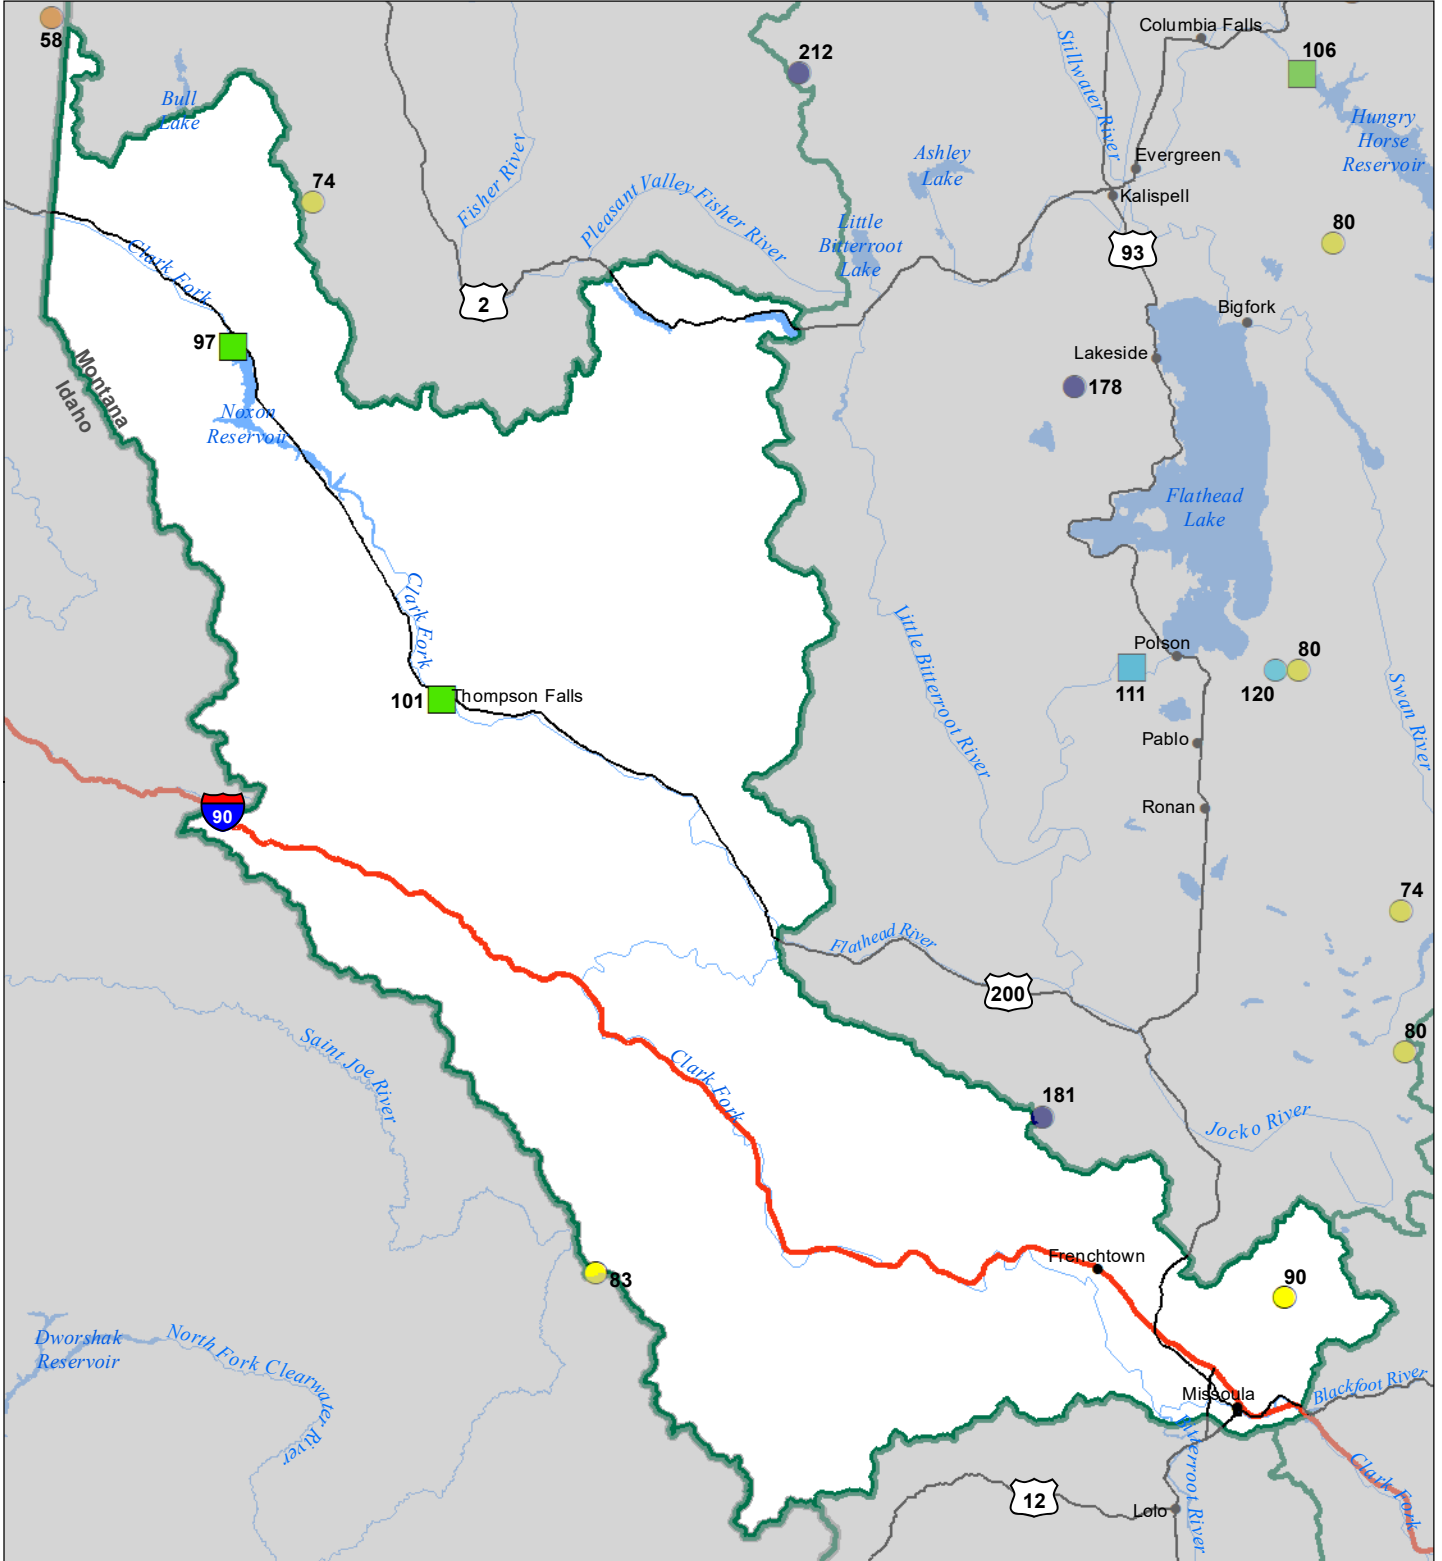

# Lower Clark Fork River Basin Monthly Precipitation and Reservoir Levels Percentage of Normal June 1, 2023 (May 1, 2022 - June 1, 2023)

### Precipitation Percent of Normal

#### SNOTEL

- > 150%
- 131 - 150%
- 111 - 130%
- 91 - 110%
- 71 - 90%
- 51 - 70%
- 1 - 50%