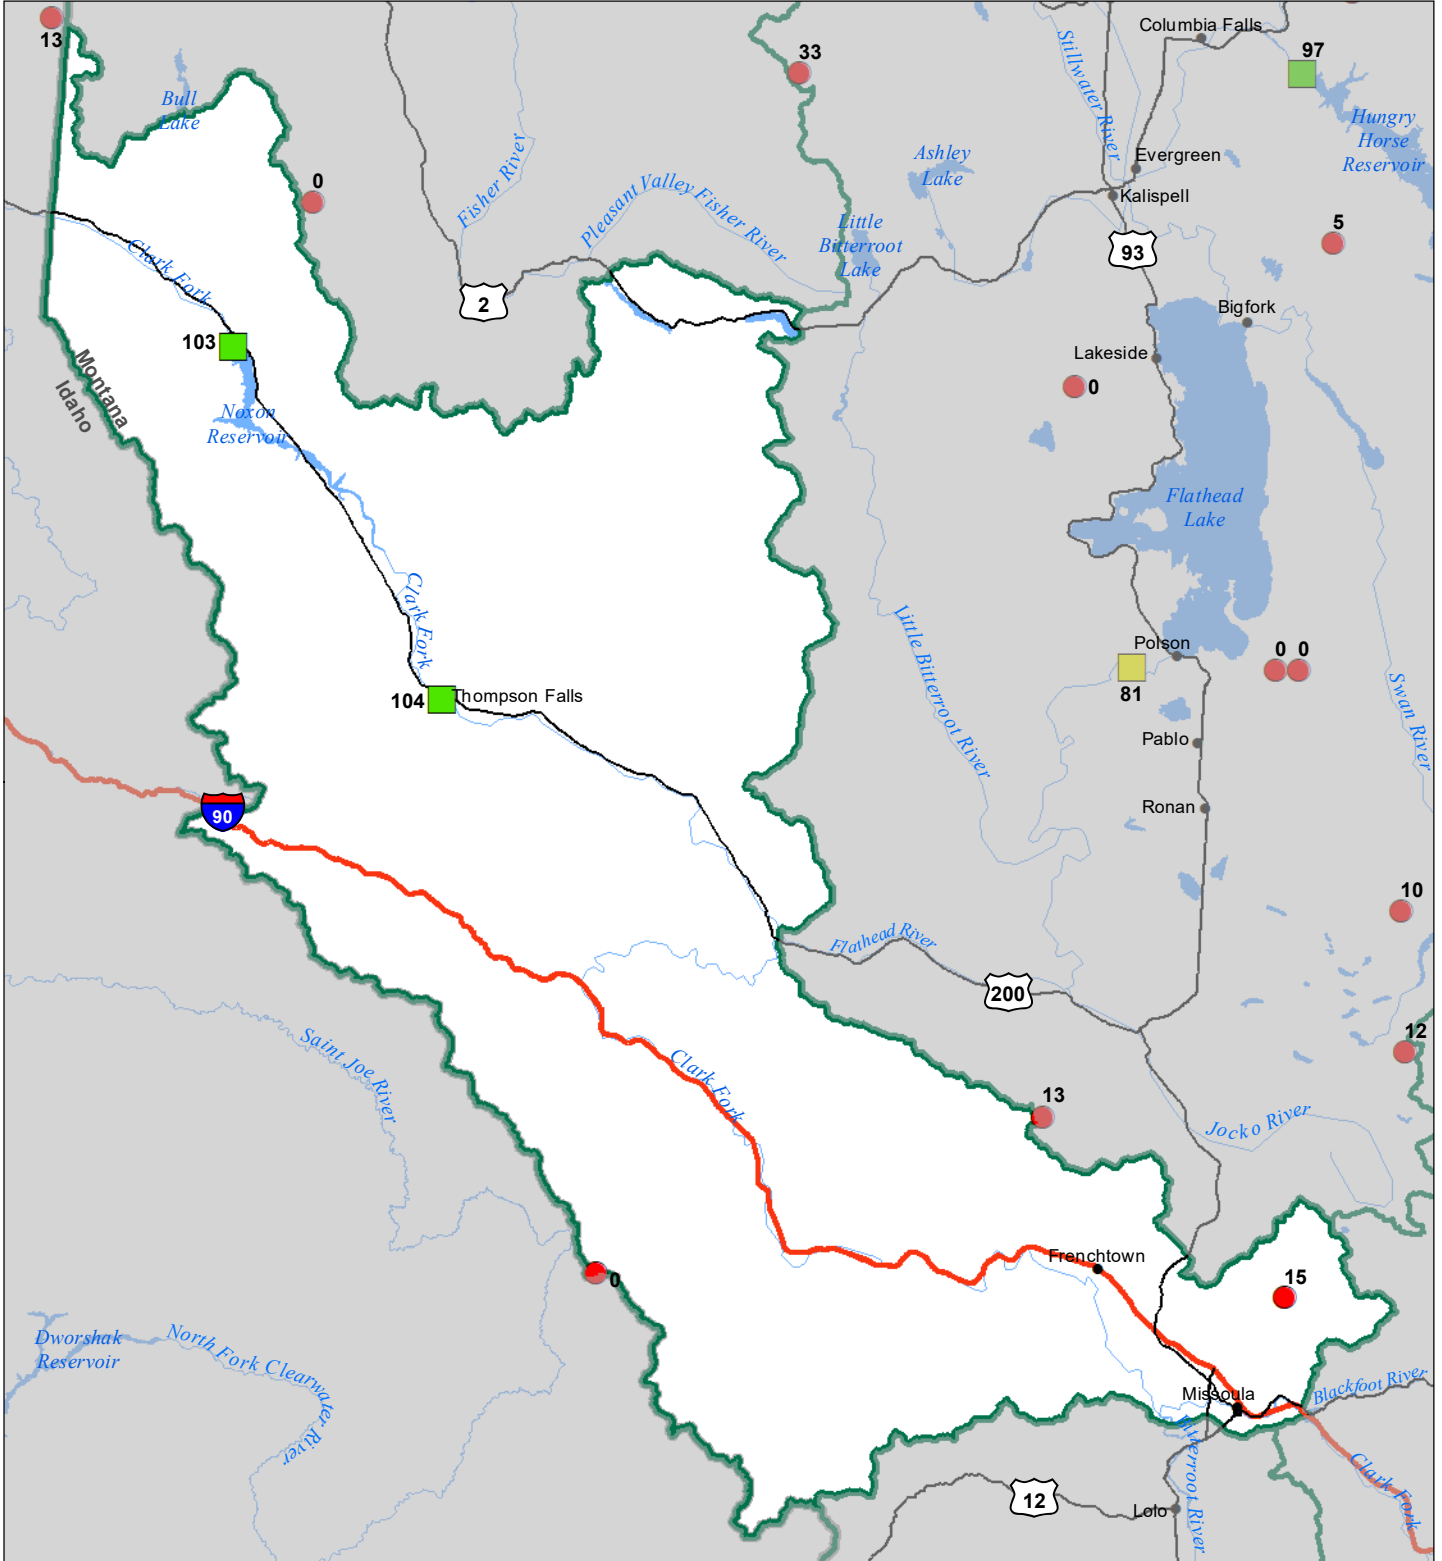

Lower Clark Fork River Basin Monthly Precipitation and Reservoir Levels Percentage of Normal August 1, 2023 (July 1, 2023 - August 1, 2023)

Precipitation Percent of Normal

SNOTEL		COOP/ACIS	
● > 150%	● 71 - 90%	● > 150%	● 71 - 90%
● 131 - 150%	● 51 - 70%	● 131 - 150%	● 51 - 70%
● 111 - 130%	● 1 - 50%	● 111 - 130%	● 1 - 50%
● 91 - 110%		● 91 - 110%	

Reservoirs Percent of Normal

■ > 150%
■ 131 - 150%
■ 111 - 130%
■ 91 - 110%
■ 71 - 90%
■ 51 - 70%
■ 1 - 50%