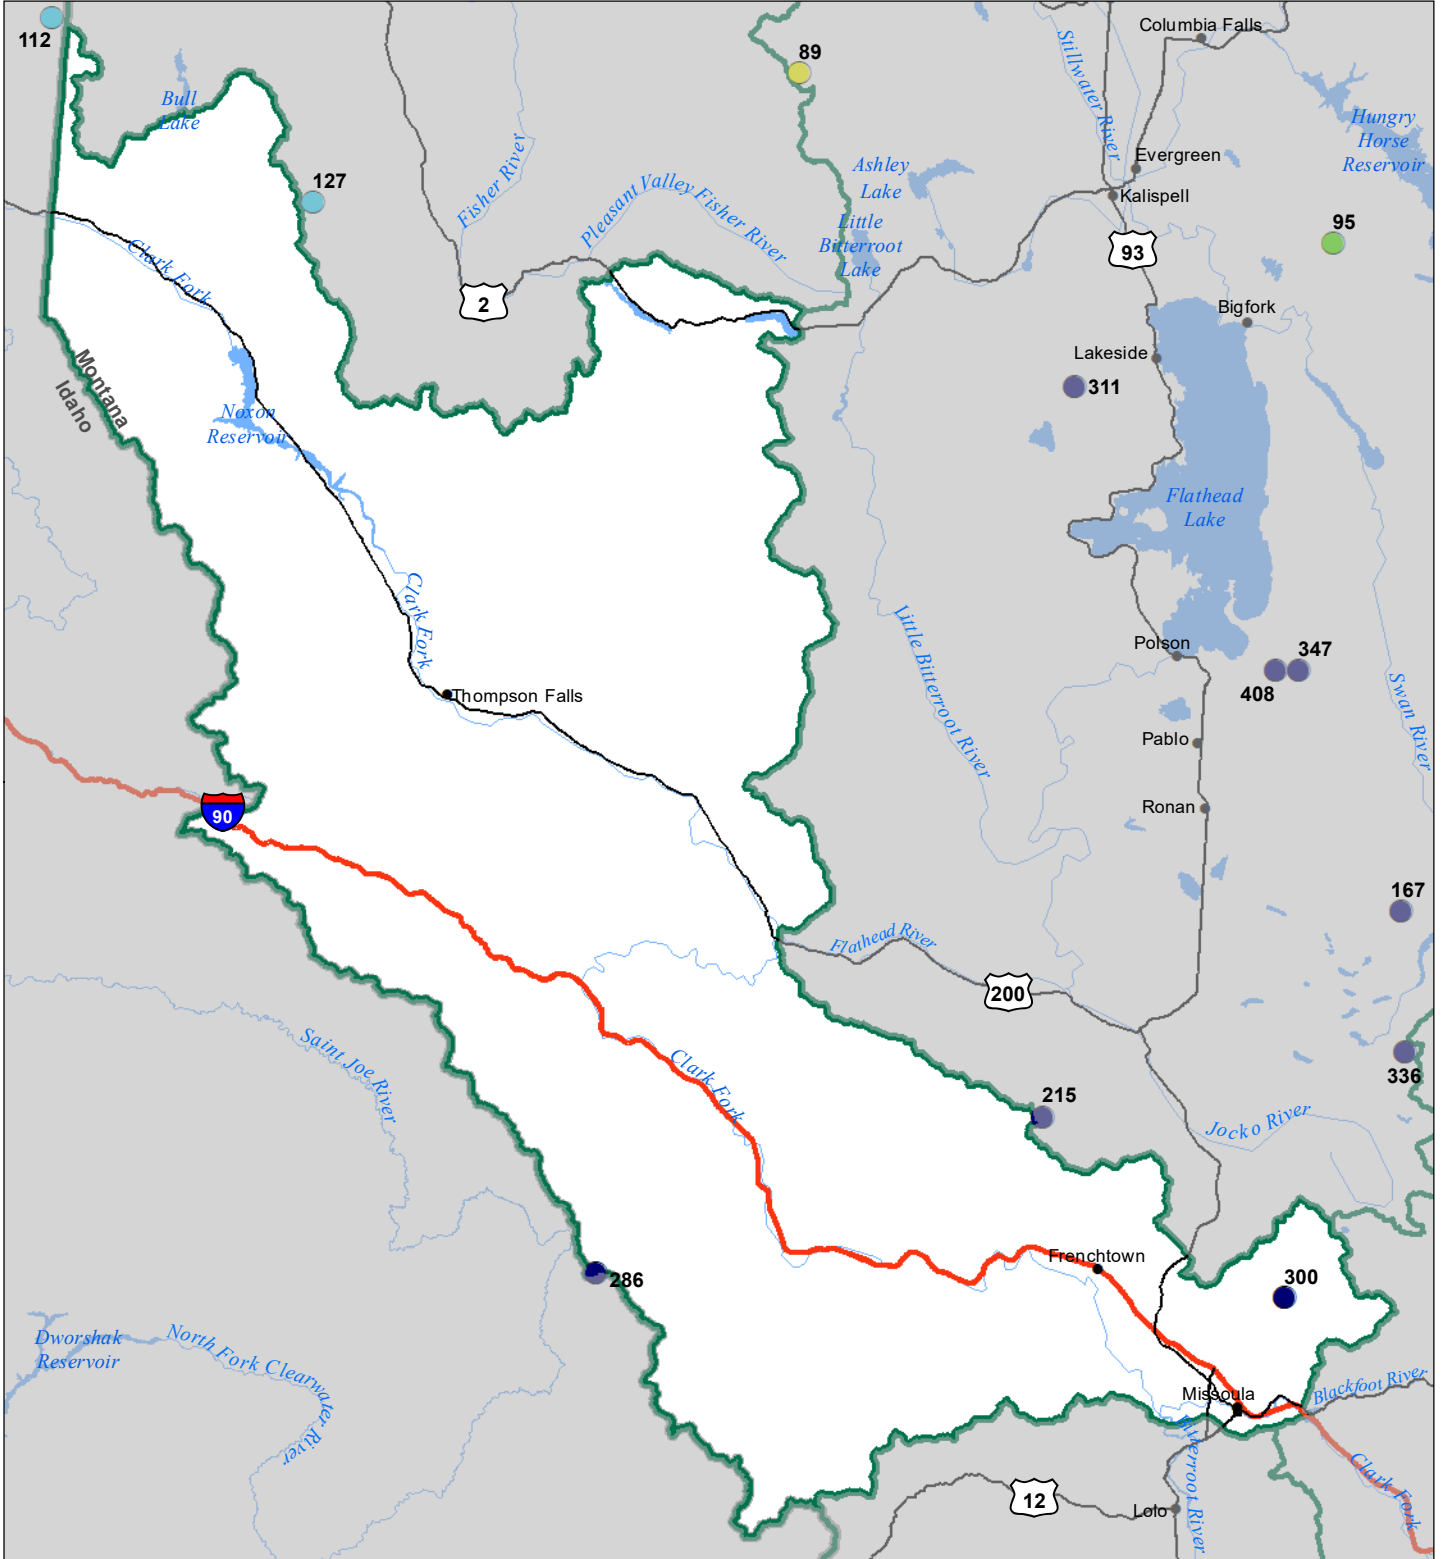

Lower Clark Fork River Basin Monthly Precipitation and Reservoir Levels Percentage of Normal September 1, 2023 (August 1, 2023 - September 1, 2023)

Precipitation Percent of Normal

SNOTEL		COOP/ACIS	
● > 150%	● 71 - 90%	● > 150%	● 71 - 90%
● 131 - 150%	● 51 - 70%	● 131 - 150%	● 51 - 70%
● 111 - 130%	● 1 - 50%	● 111 - 130%	● 1 - 50%
● 91 - 110%		● 91 - 110%	

Reservoirs Percent of Normal

■ > 150%
■ 131 - 150%
■ 111 - 130%
■ 91 - 110%
■ 71 - 90%
■ 51 - 70%
■ 1 - 50%