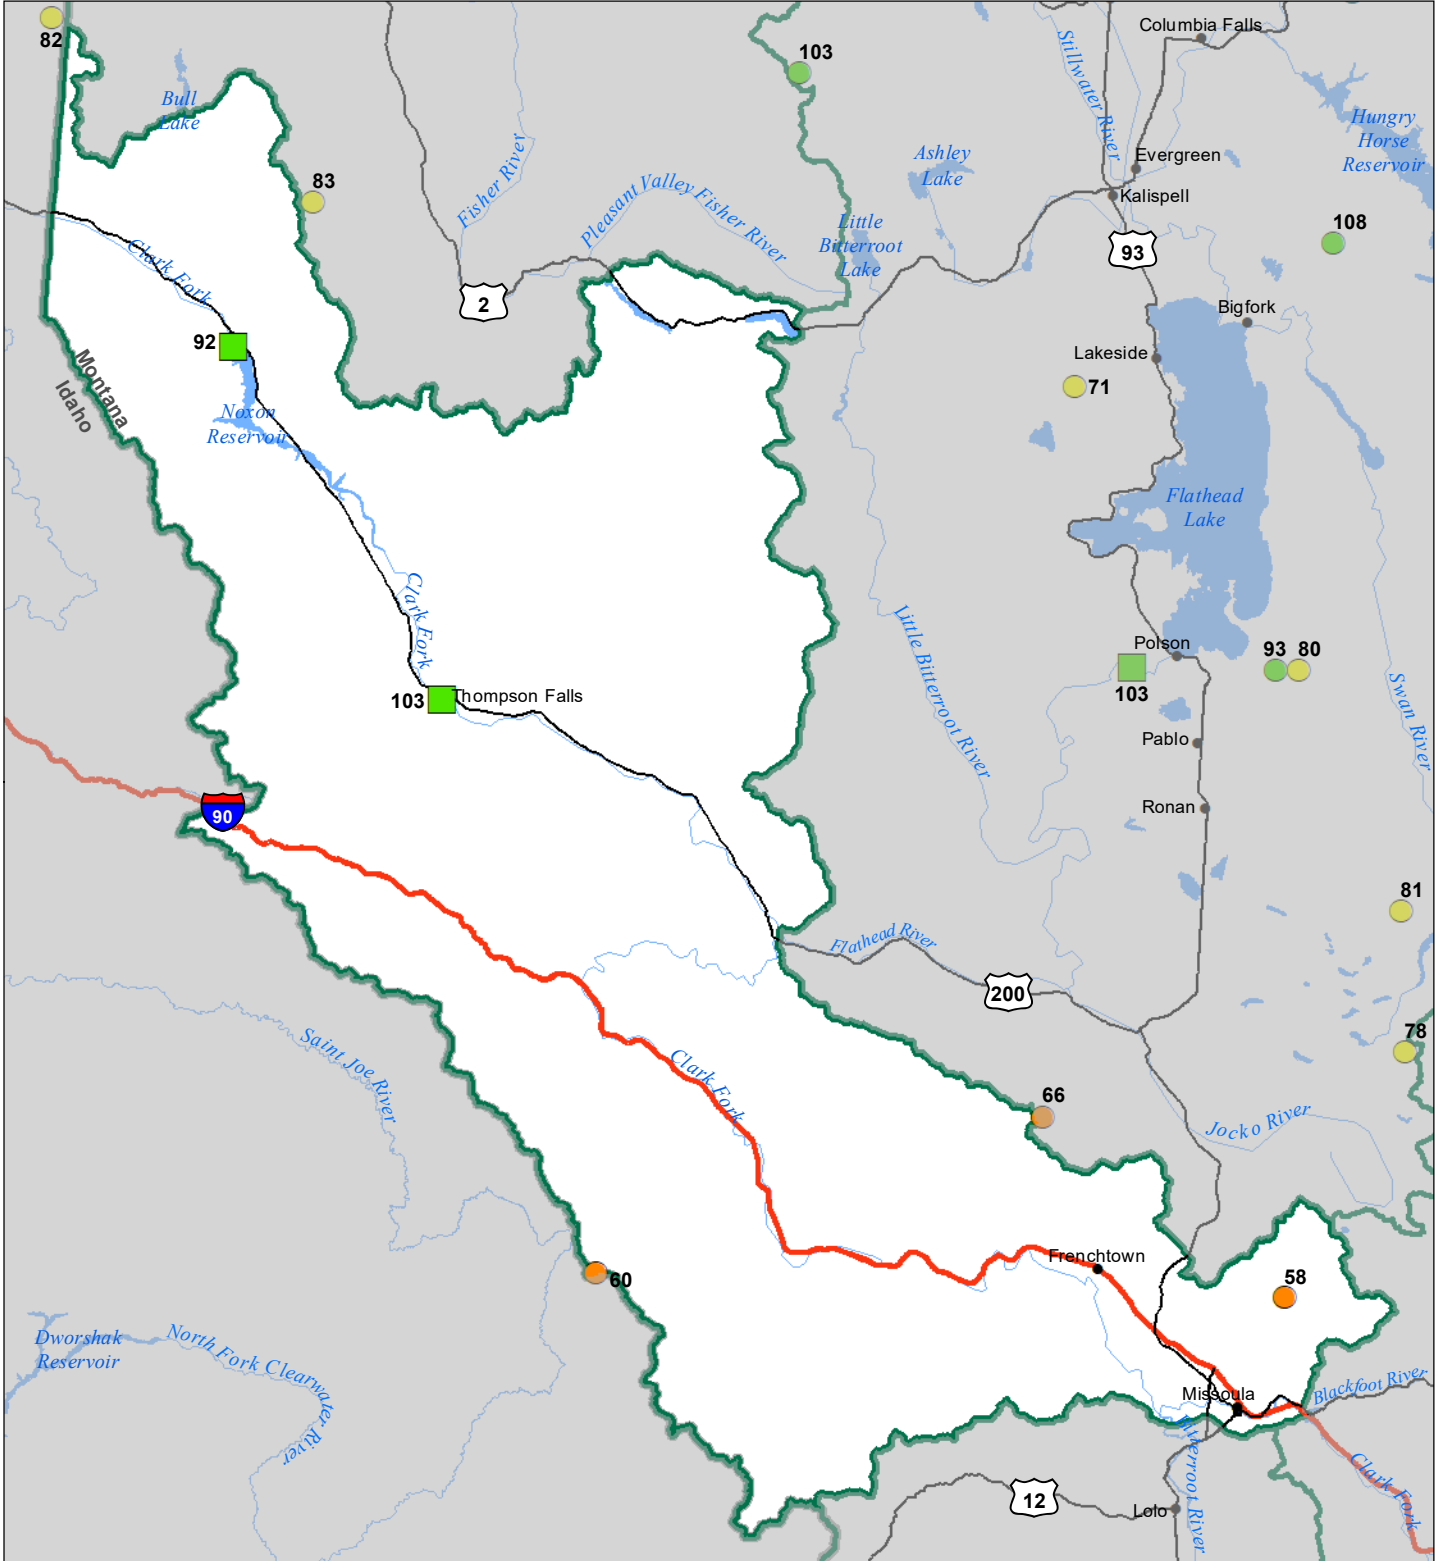

Lower Clark Fork River Basin Monthly Precipitation and Reservoir Levels Percentage of Normal December 1, 2023 (November 1, 2023 - December 1, 2023)

Precipitation Percent of Normal

SNOTEL		COOP/ACIS	
● > 150%	● 71 - 90%	● > 150%	● 71 - 90%
● 131 - 150%	● 51 - 70%	● 131 - 150%	● 51 - 70%
● 111 - 130%	● 1 - 50%	● 111 - 130%	● 1 - 50%
● 91 - 110%		● 91 - 110%	

Reservoirs Percent of Normal

■ > 150%
■ 131 - 150%
■ 111 - 130%
■ 91 - 110%
■ 71 - 90%
■ 51 - 70%
■ 1 - 50%