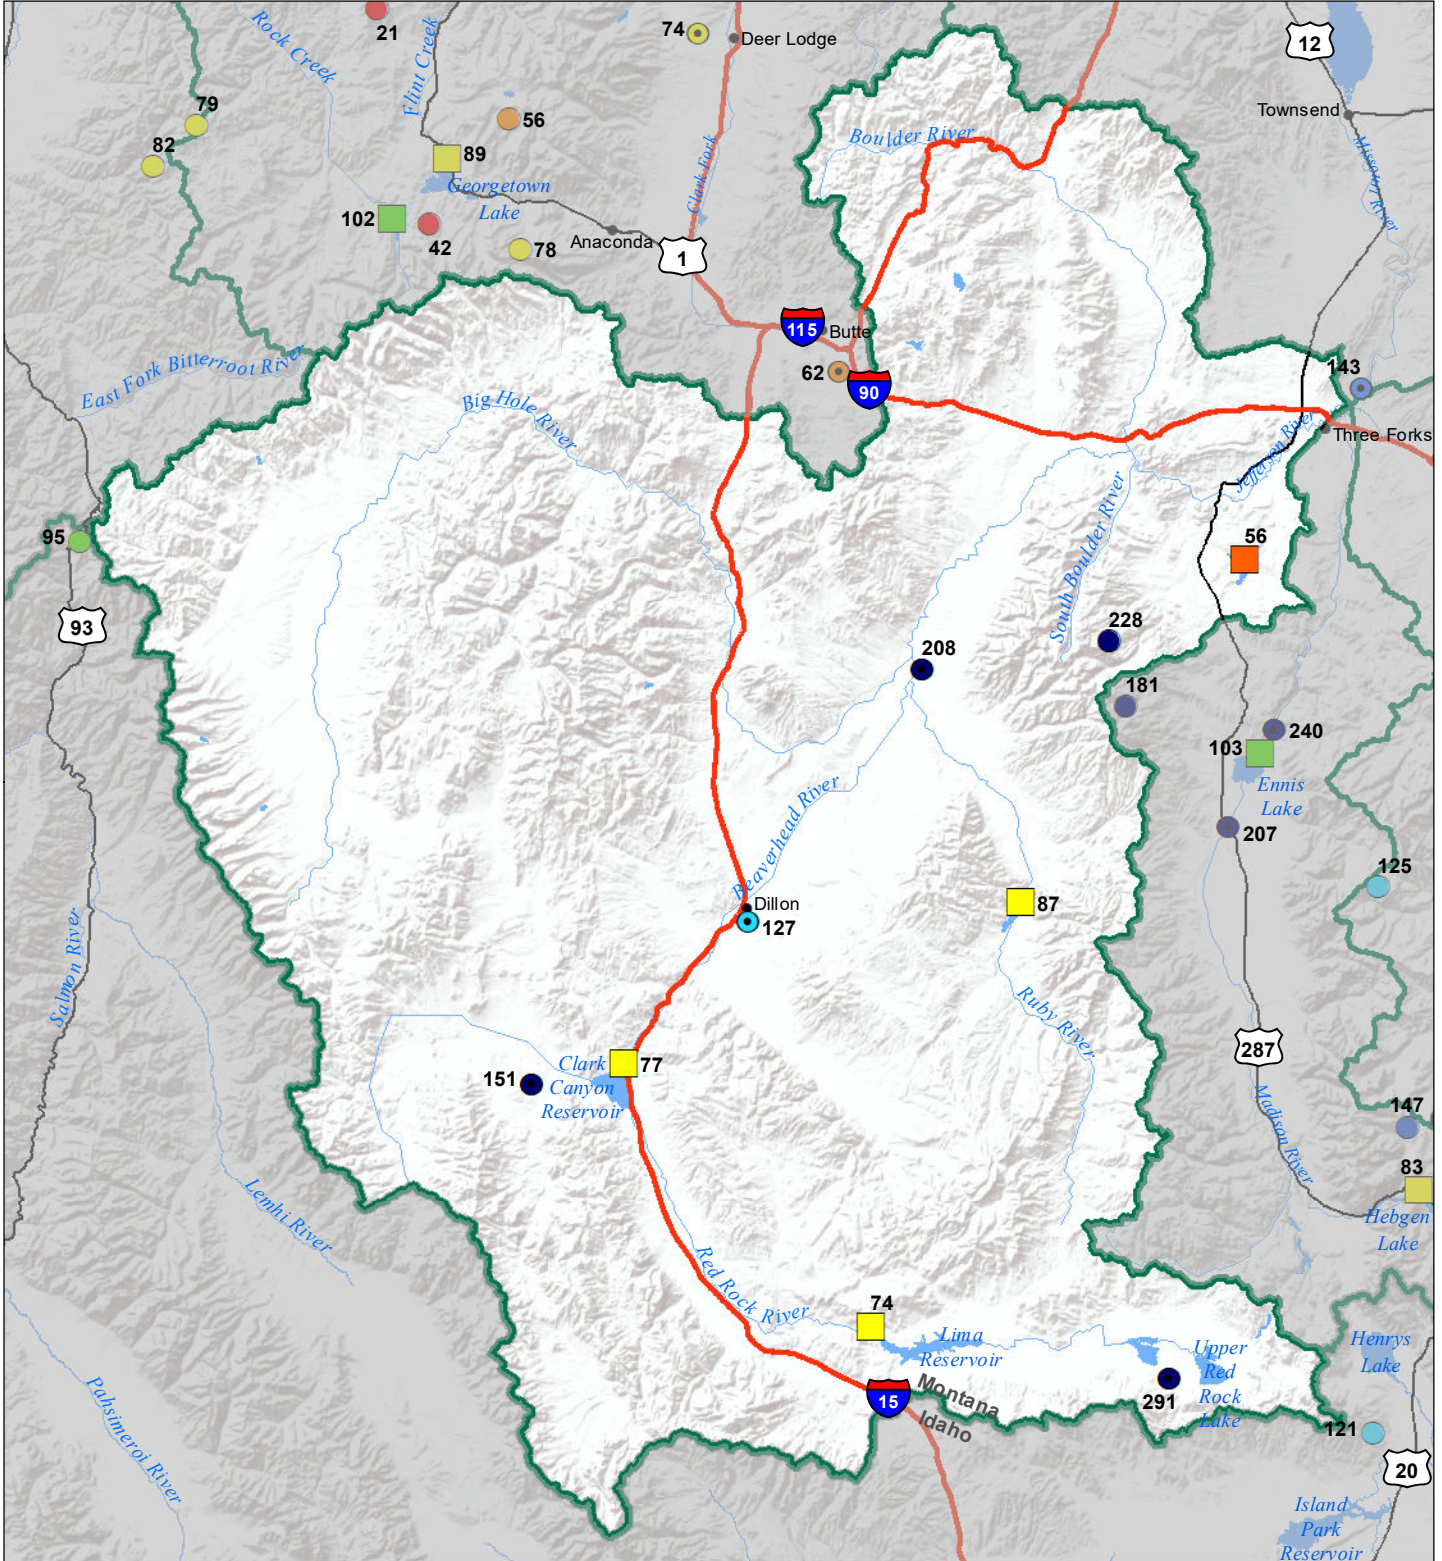

Jefferson River Basin Monthly Precipitation and Reservoir Levels Percentage of Normal November 1, 2021 (October 1, 2021 - November 1, 2021)

Precipitation Percent of Normal

SNOTEL		COOP/ACIS	
● > 150%	● 71 - 90%	● > 150%	● 71 - 90%
● 131 - 150%	● 51 - 70%	● 131 - 150%	● 51 - 70%
● 111 - 130%	● 1 - 50%	● 111 - 130%	● 1 - 50%
● 91 - 110%		● 91 - 110%	

Reservoirs Percent of Normal

■ > 150%
■ 131 - 150%
■ 111 - 130%
■ 91 - 110%
■ 71 - 90%
■ 51 - 70%
■ 1 - 50%